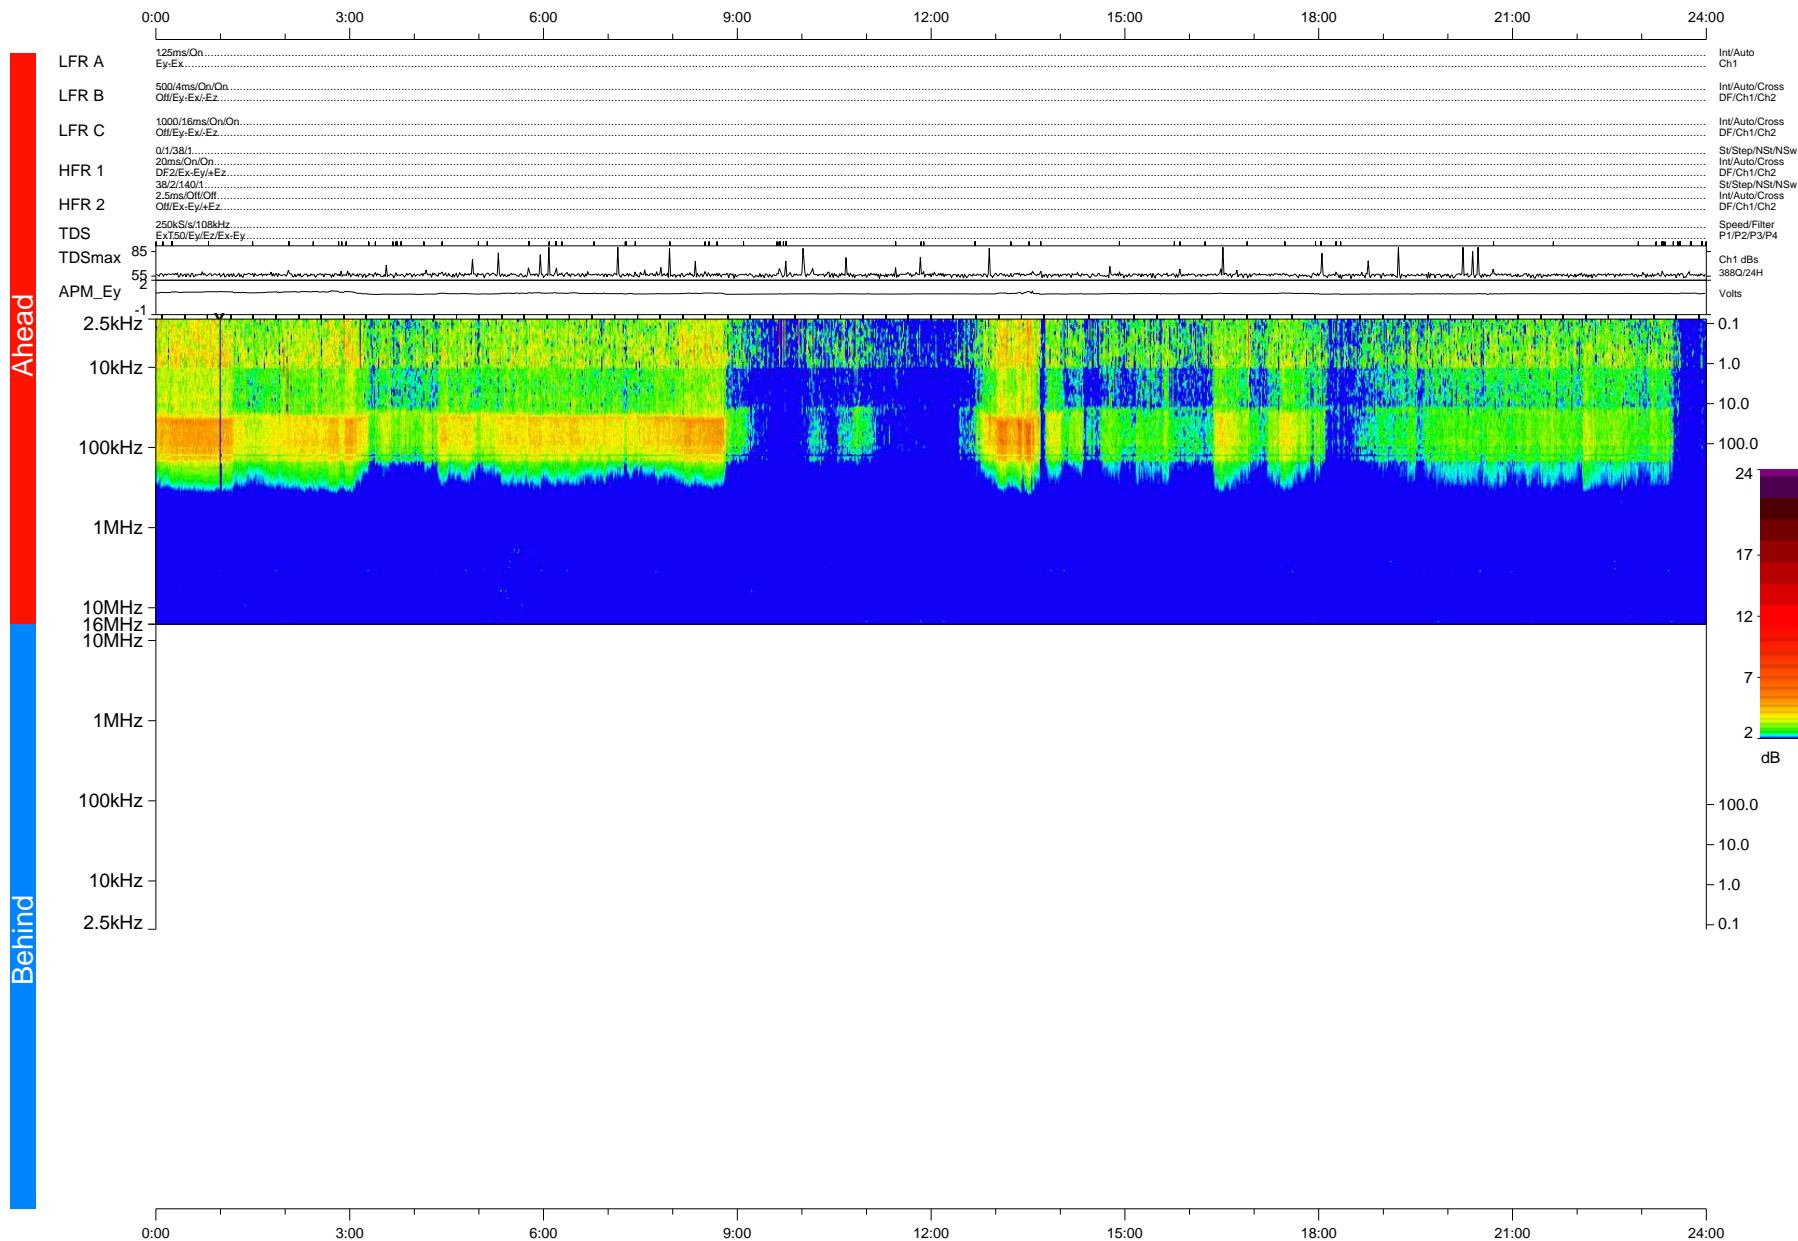

STEREO/WAVES Daily Summary - 24-Jan-2020 (DOY 024)

Ahead source file: swaves_ahead_2020_024_1_05.fin (Recovery: 100.0% HK, 112% Pkts)
 Ahead PSE Angle: -78.1°

DPU up 1661.9d, V412d32

Behind PSE Angle: 79.0°
 Behind source file: No STEREO-B data

Time (UTC)

file: stereo_swaves_daily-summary_color-status_20200124_v04
 made by: space.umn.edu on macOS with IDL 8.8.2 on 2022-10-03 11:53:05, with TLib V945 / dynspec V311

DPU up 0.0d, Vd0