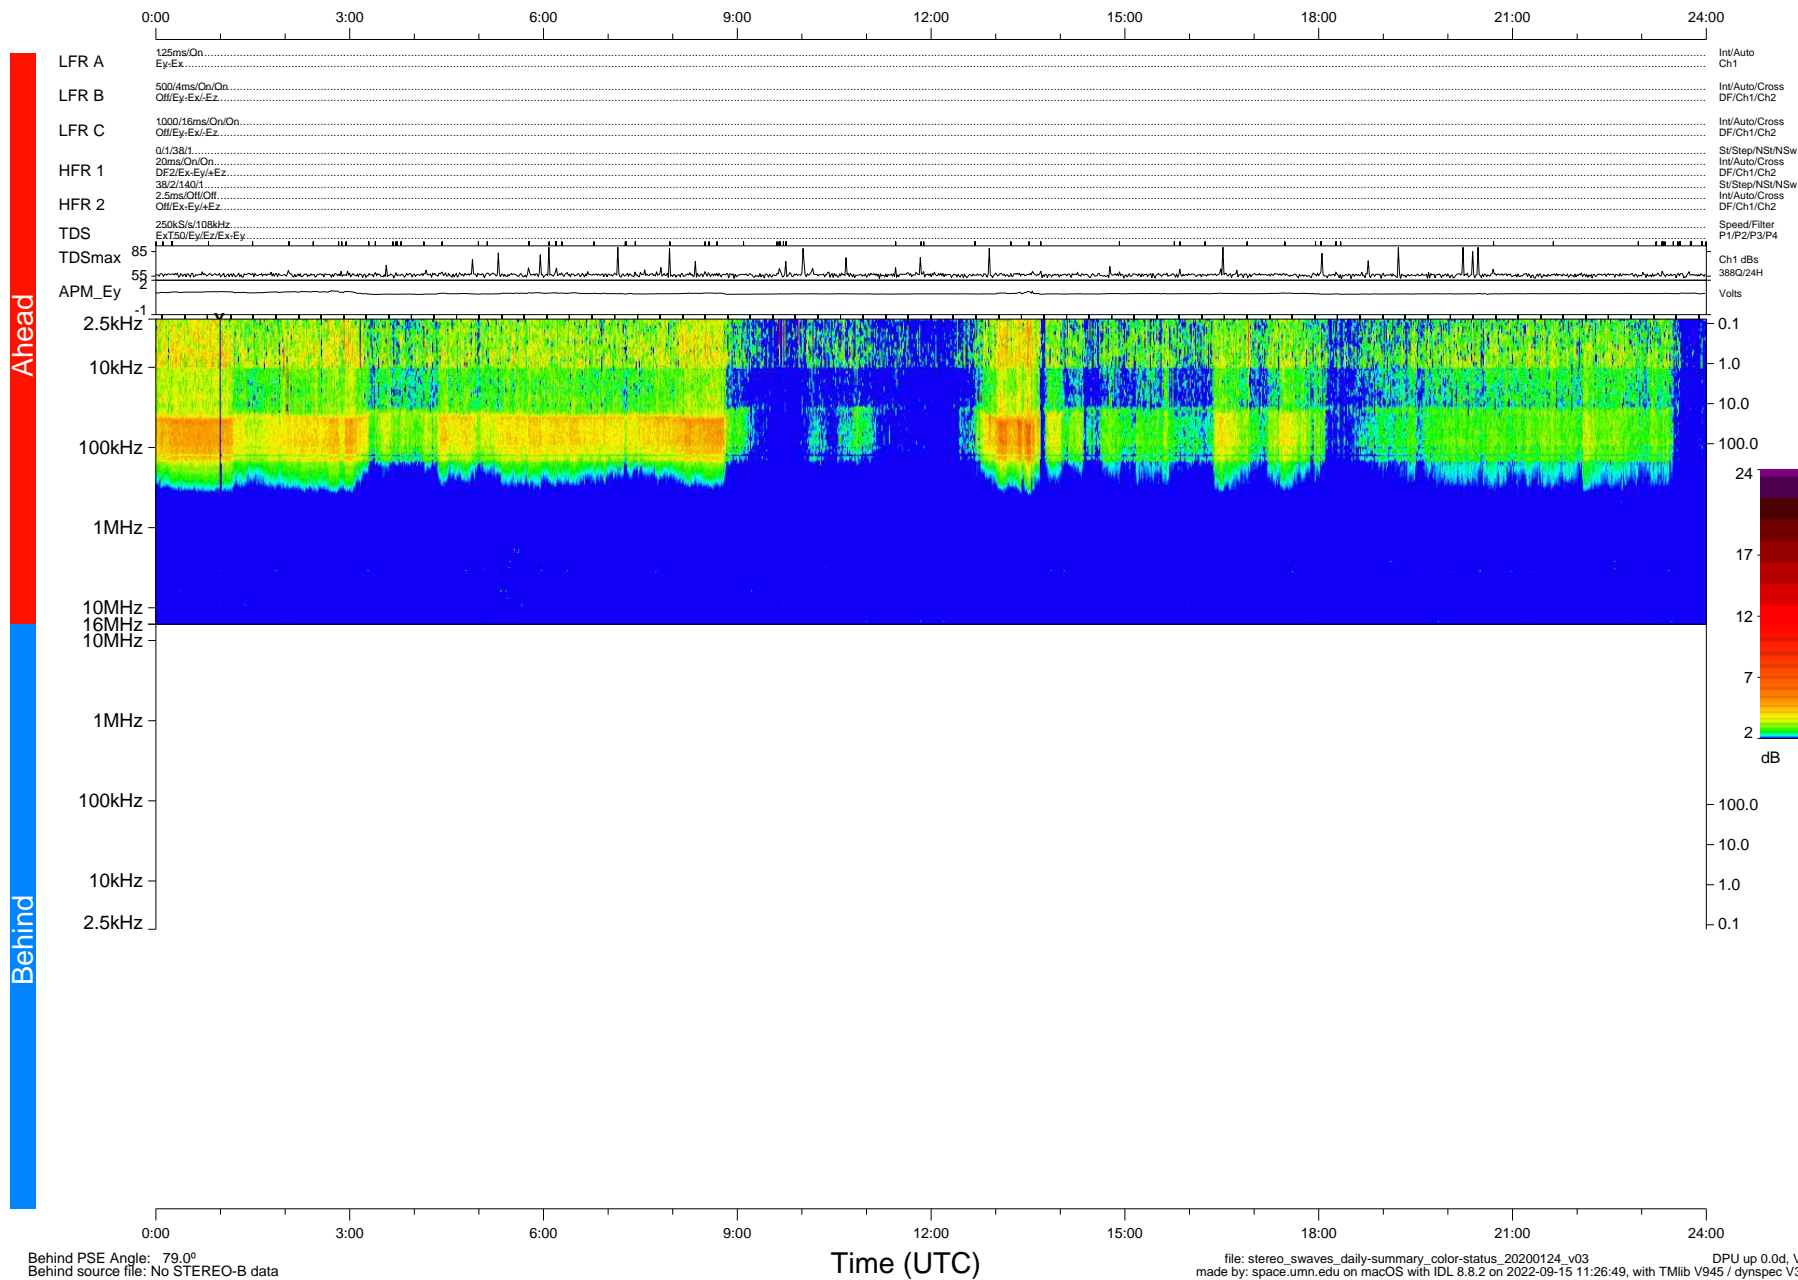

STEREO/WAVES Daily Summary - 24-Jan-2020 (DOY 024)

Ahead source file: swaves_ahead_2020_024_1_05.fin (Recovery: 100.0% HK, 112% Pkts)
Ahead PSE Angle: -78.1°

DPU up 1661.9d, V412d32

Behind PSE Angle: 79.0°
Behind source file: No STEREO-B data