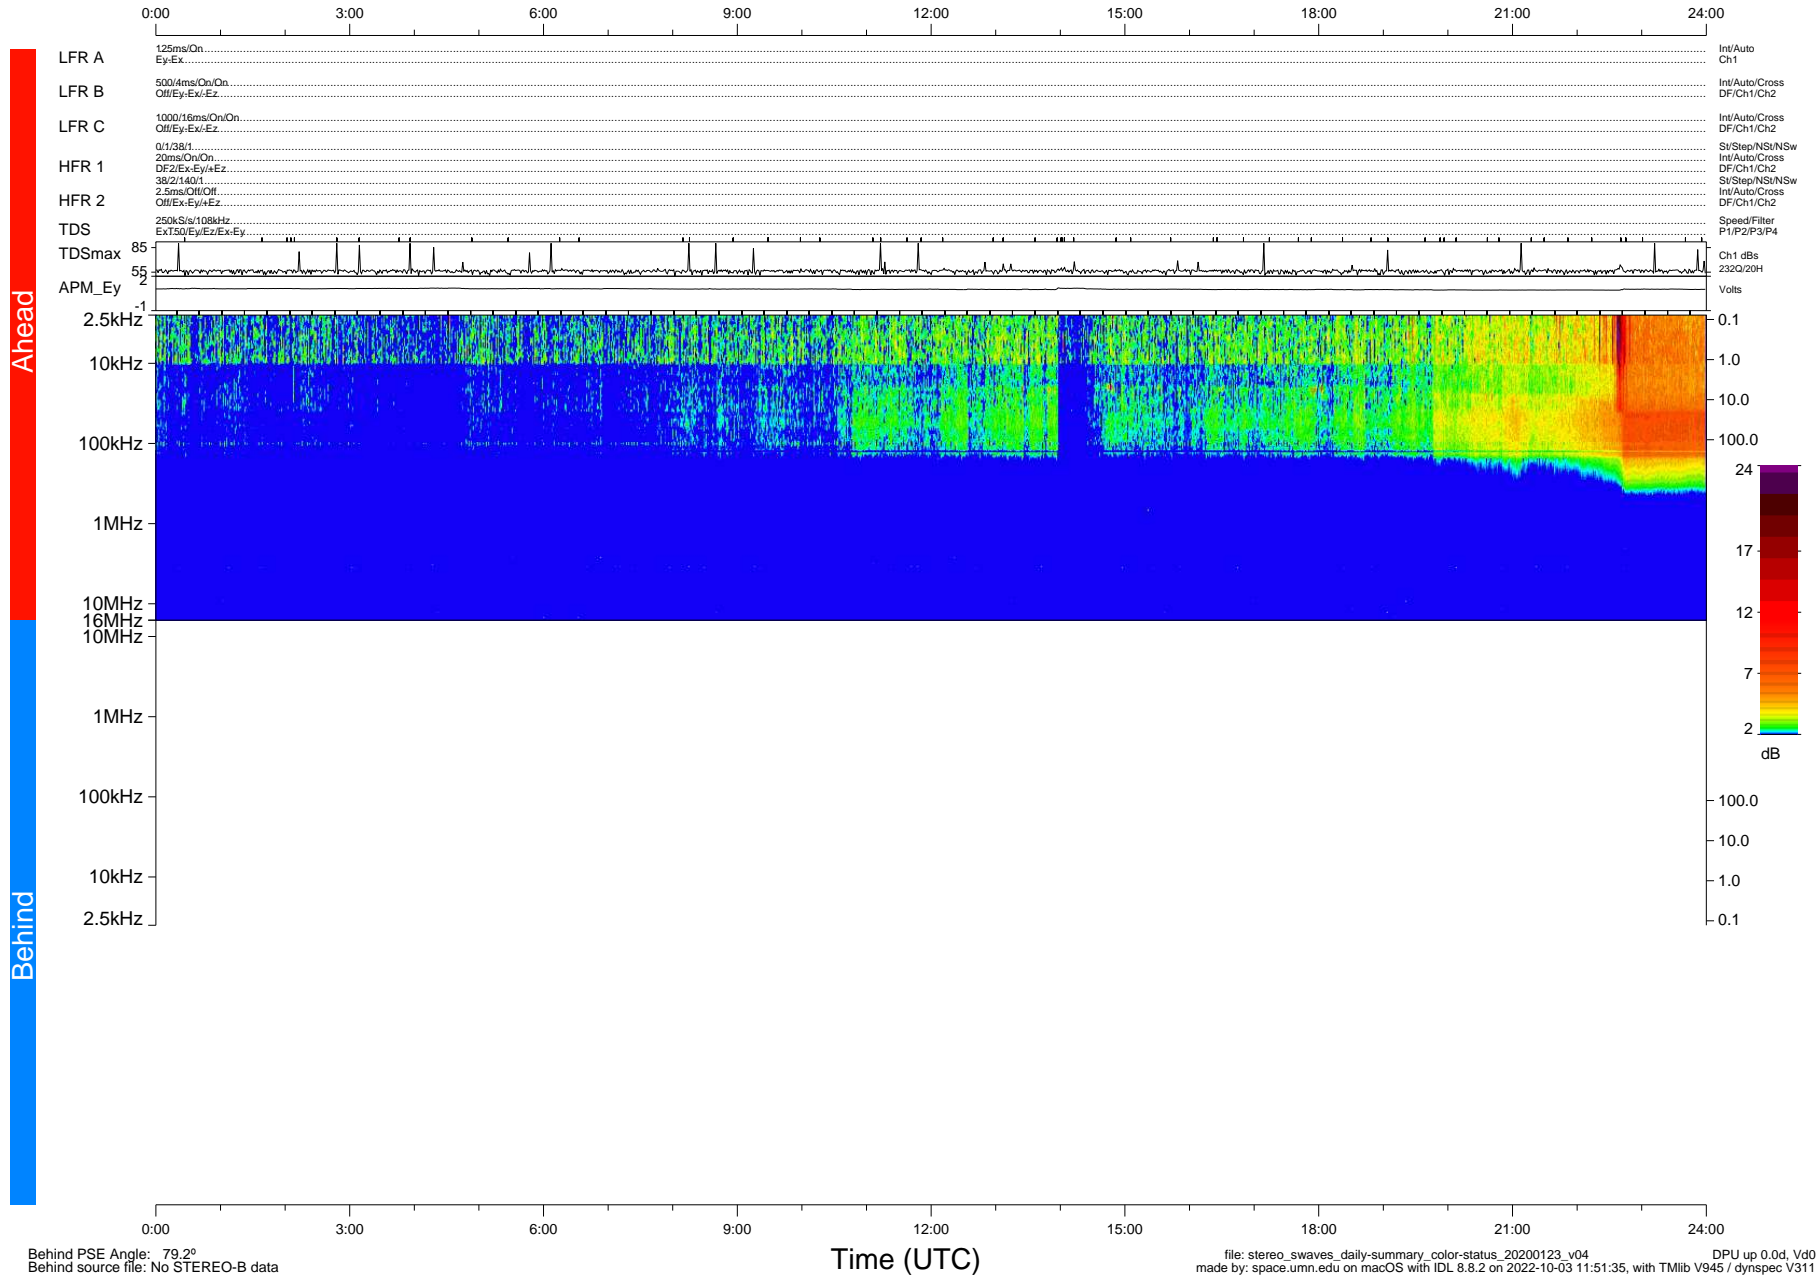

STEREO/WAVES Daily Summary - 23-Jan-2020 (DOY 023)

Ahead source file: swaves_ahead_2020_023_1_05.fin (Recovery: 100.0% HK, 88% PKts)
 Ahead PSE Angle: -78.1°

DPU up 1660.9d, V412d32

Behind PSE Angle: 79.2°
 Behind source file: No STEREO-B data

file: stereo_swaves_daily-summary_color-status_20200123_v04
 made by: space.umn.edu on macOS with IDL 8.8.2 on 2022-10-03 11:51:35, with Tlib V945 / dynspec V311
 DPU up 0.0d, V40