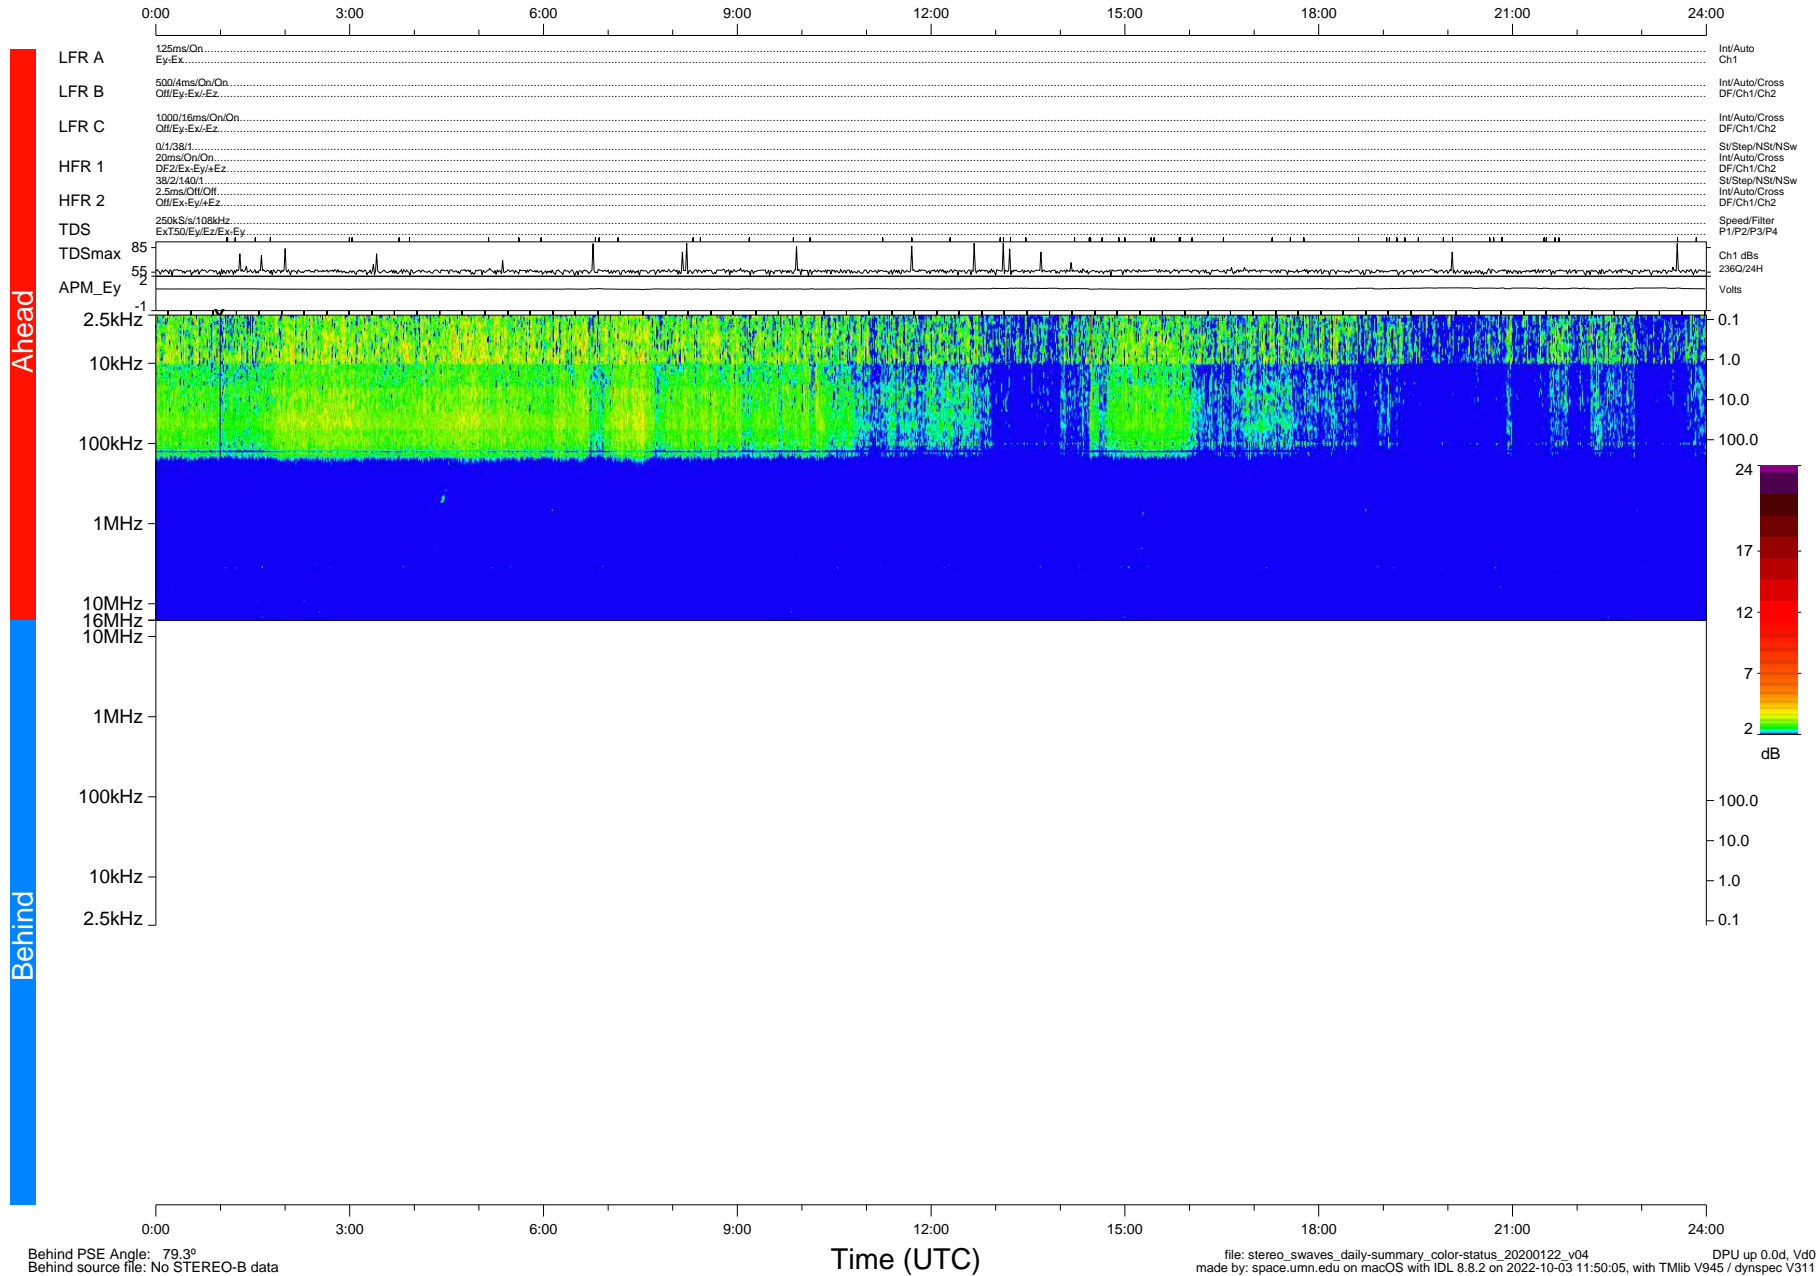

STEREO/WAVES Daily Summary - 22-Jan-2020 (DOY 022)

Ahead source file: swaves_ahead_2020_022_1_05.fin (Recovery: 100.0% HK, 89% Pkts)
Ahead PSE Angle: -78.1°

DPU up 1659.9d, V412d32

Behind PSE Angle: 79.3°
Behind source file: No STEREO-B data

Time (UTC)