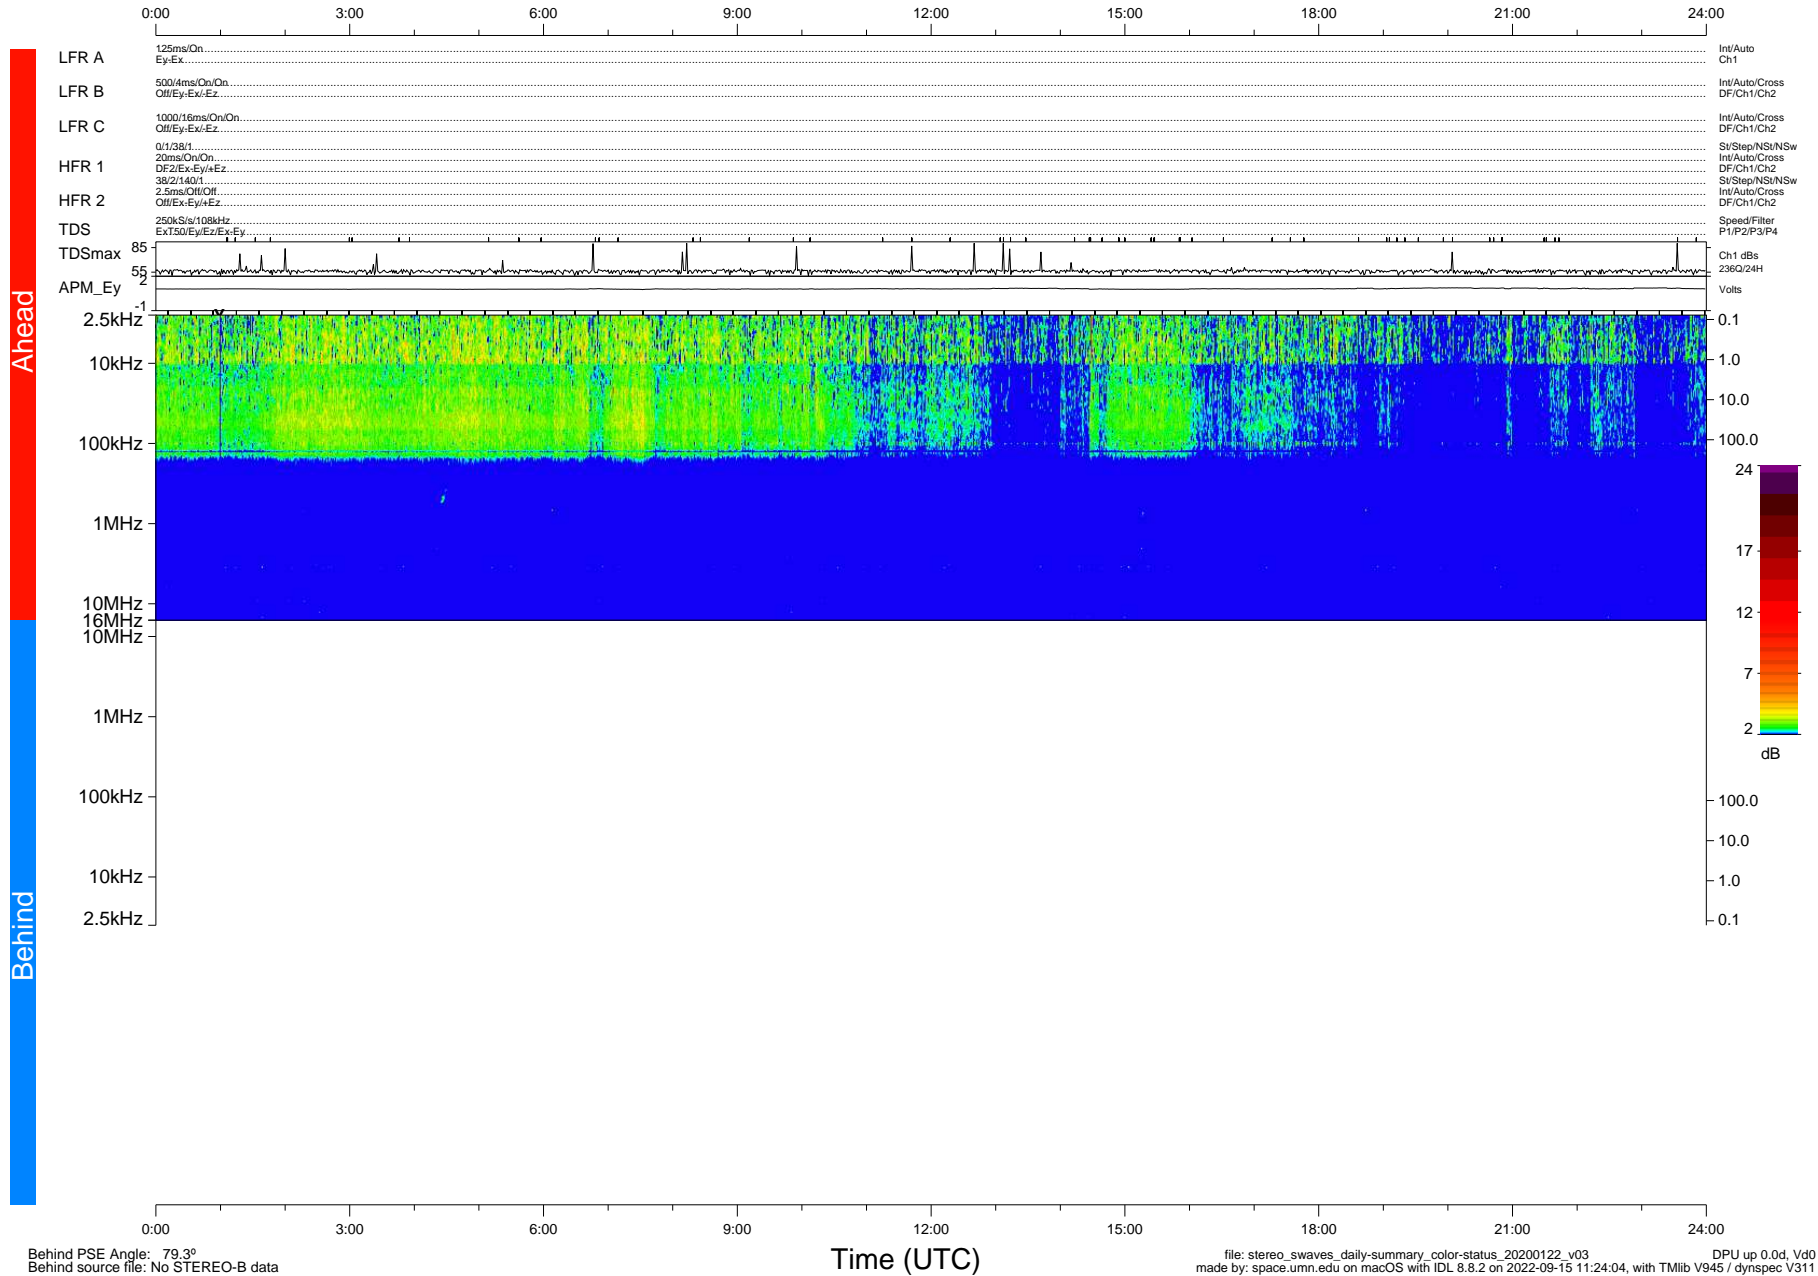

STEREO/WAVES Daily Summary - 22-Jan-2020 (DOY 022)

Ahead source file: swaves_ahead_2020_022_1_05.fin (Recovery: 100.0% HK, 89% Pkts)
 Ahead PSE Angle: -78.1°

DPU up 1659.9d, V412d32

Behind PSE Angle: 79.3°
 Behind source file: No STEREO-B data

file: stereo_swaves_daily-summary_color-status_20200122_v03
 made by: space.umn.edu on macOS with IDL 8.8.2 on 2022-09-15 11:24:04, with Tlib V945 / dynspec V311
 DPU up 0.0d, Vd0