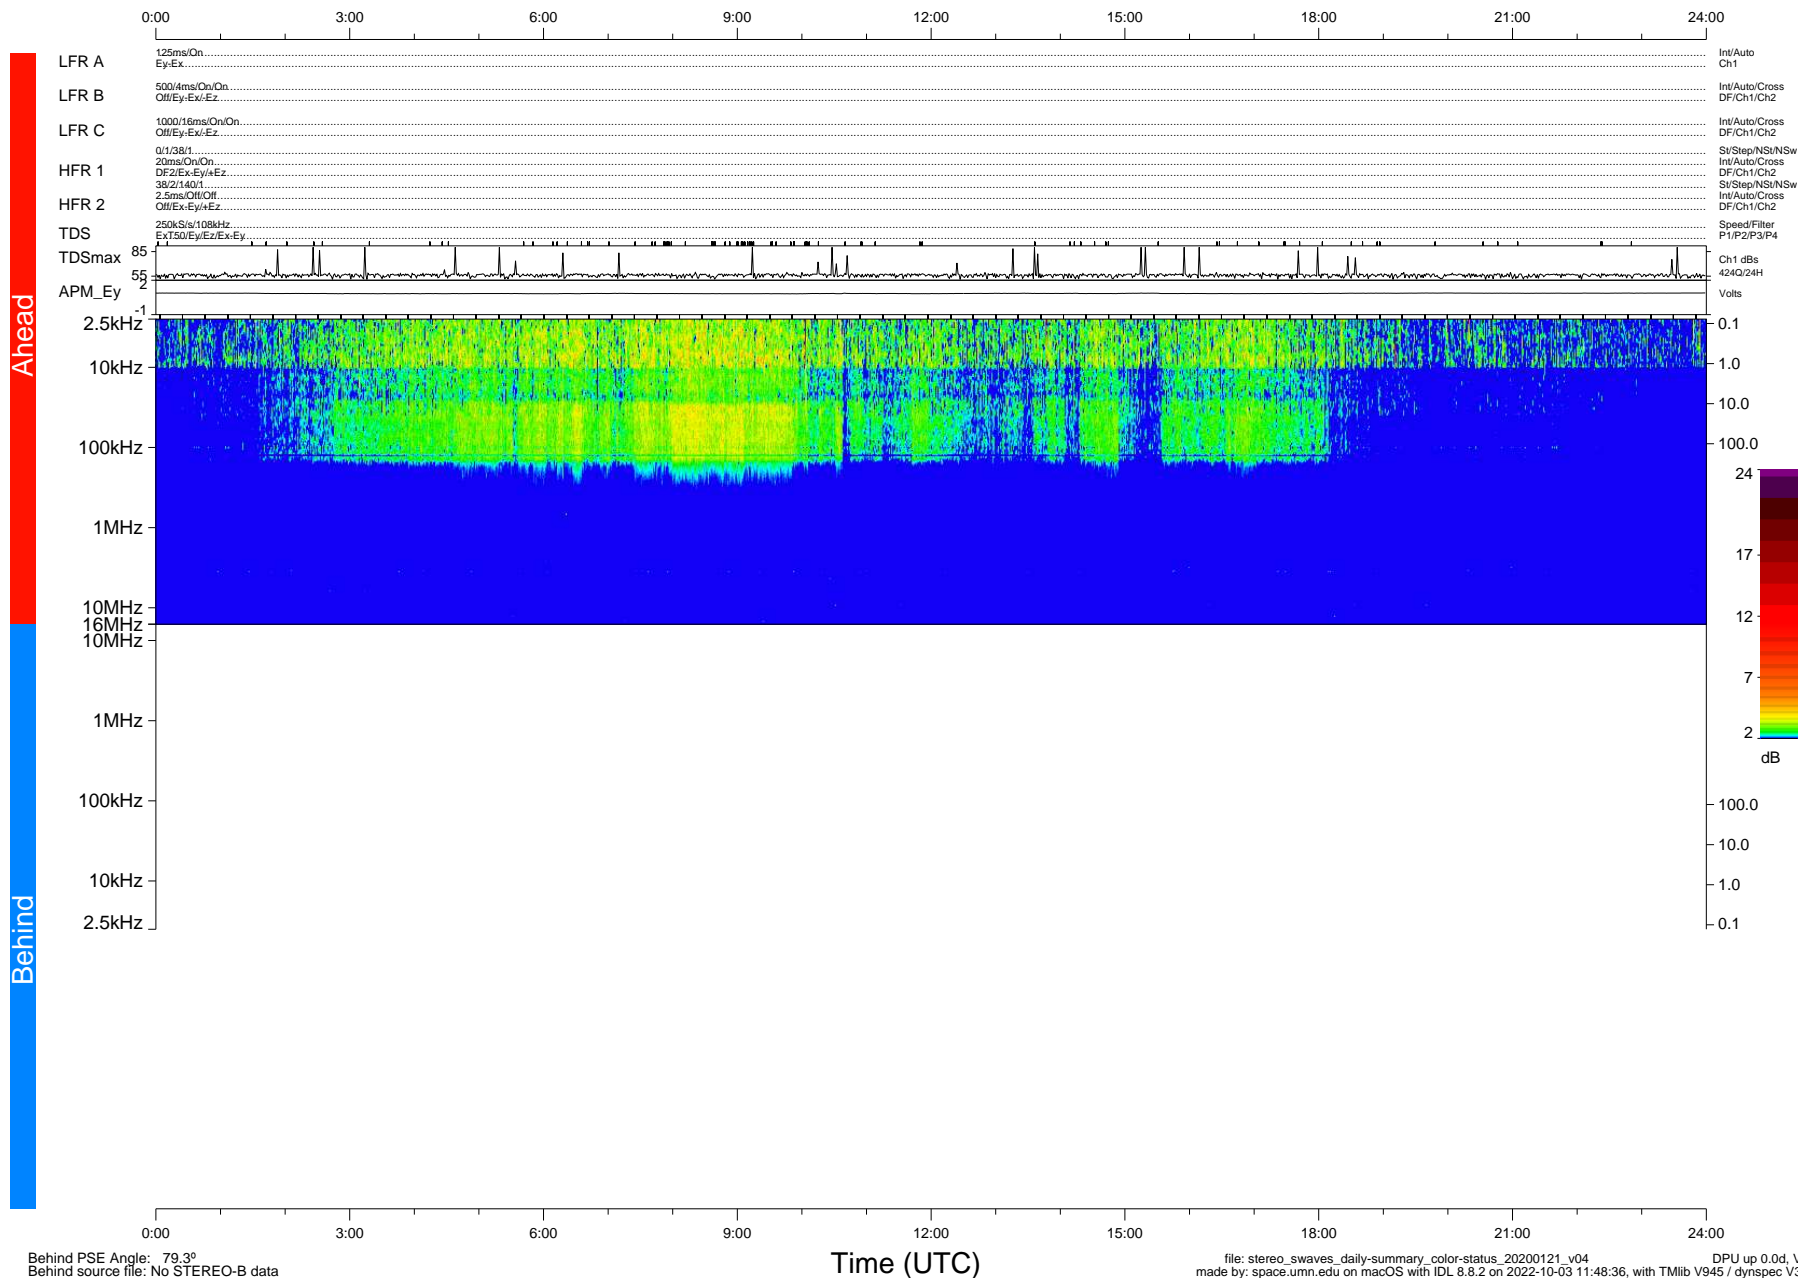

STEREO/WAVES Daily Summary - 21-Jan-2020 (DOY 021)

Ahead source file: swaves_ahead_2020_021_1_05.fin (Recovery: 100.0% HK, 117% Pkts)
Ahead PSE Angle: -78.1°

DPU up 1658.9d, V412d32

Behind PSE Angle: 79.3°
Behind source file: No STEREO-B data

Time (UTC)