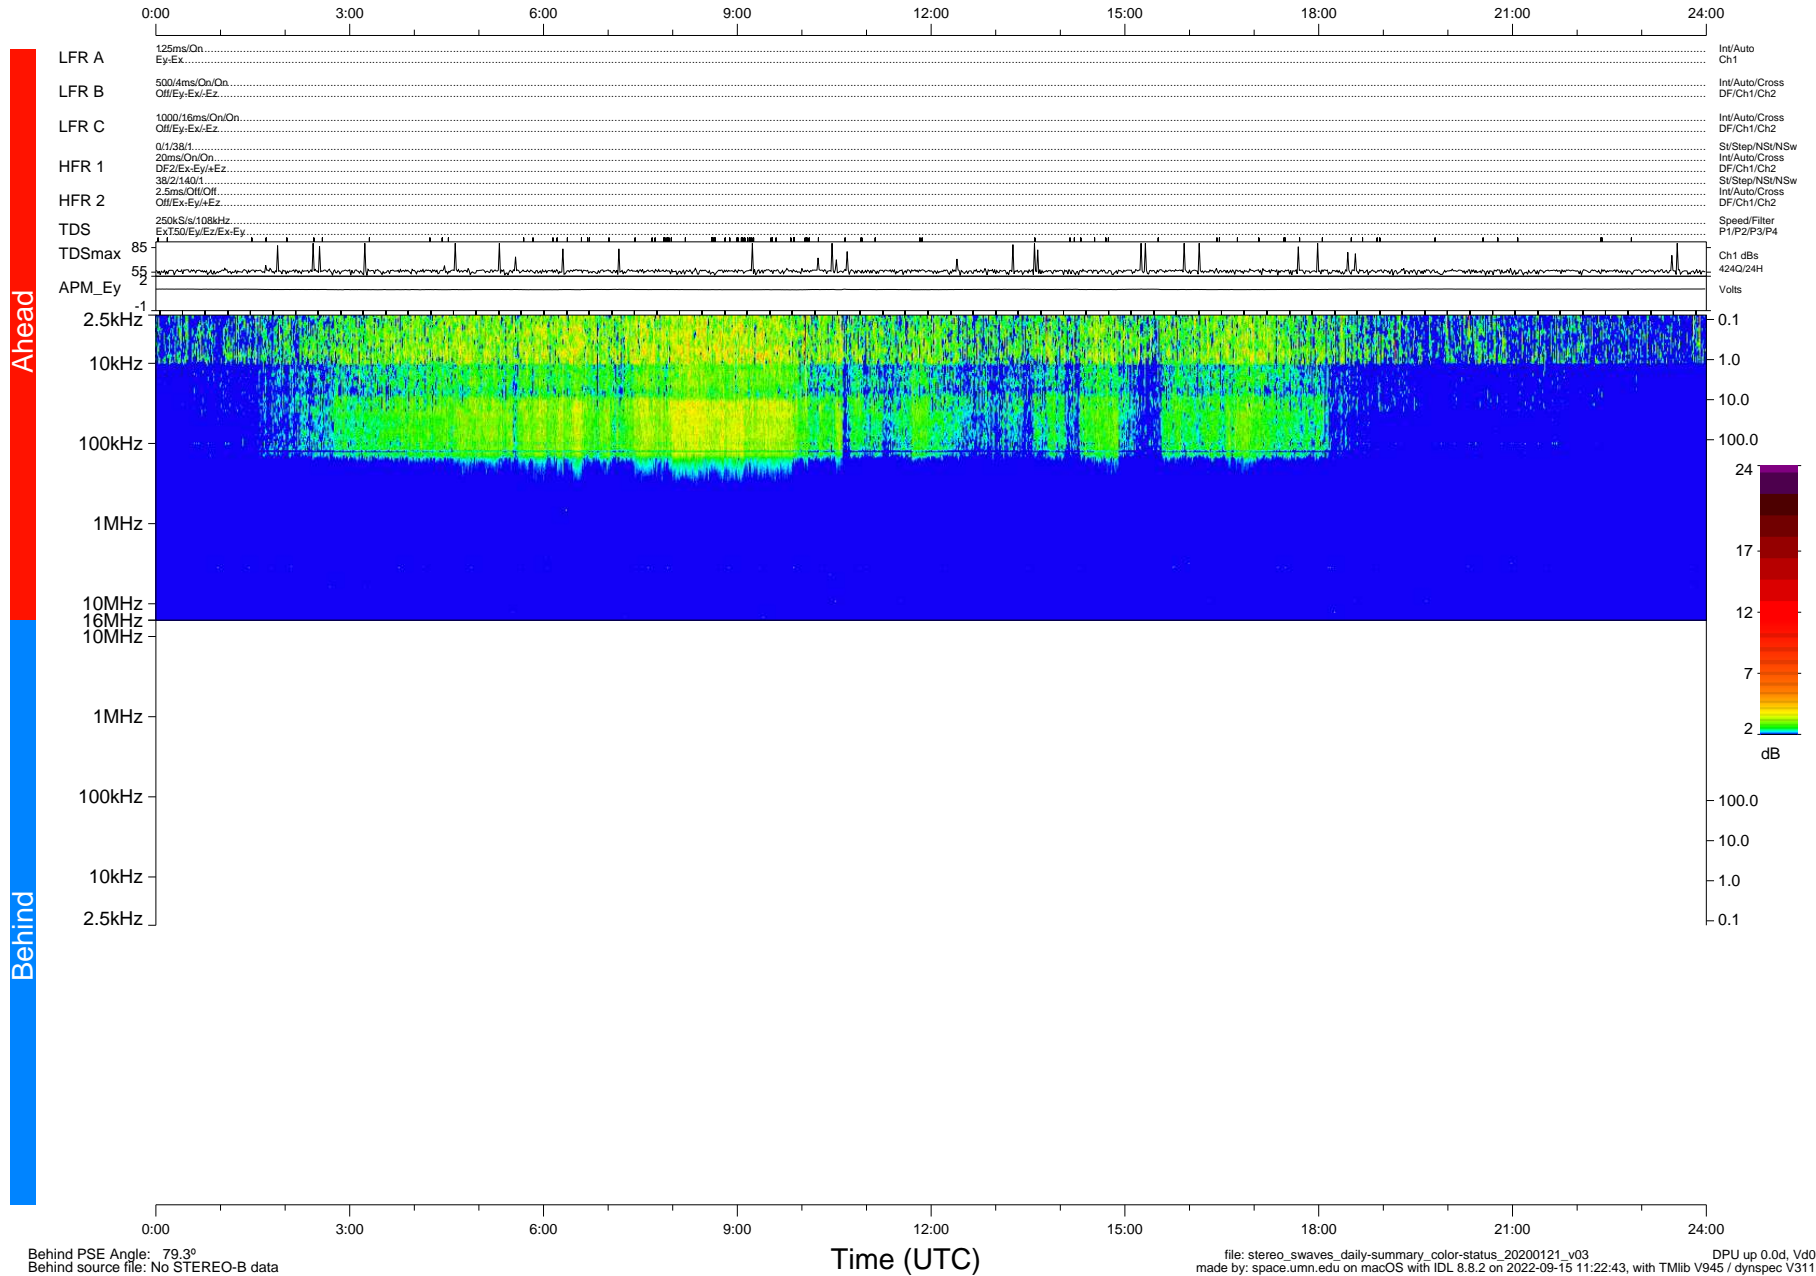

# STEREO/WAVES Daily Summary - 21-Jan-2020 (DOY 021)

Ahead source file: swaves\_ahead\_2020\_021\_1\_05.fin (Recovery: 100.0% HK, 117% Pkts)  
 Ahead PSE Angle: -78.1°

DPU up 1658.9d, V412d32

Behind PSE Angle: 79.3°  
 Behind source file: No STEREO-B data

file: stereo\_swaves\_daily-summary\_color-status\_20200121\_v03  
 made by: space.umn.edu on macOS with IDL 8.8.2 on 2022-09-15 11:22:43, with Tlib V945 / dynspec V311  
 DPU up 0.0d, V40