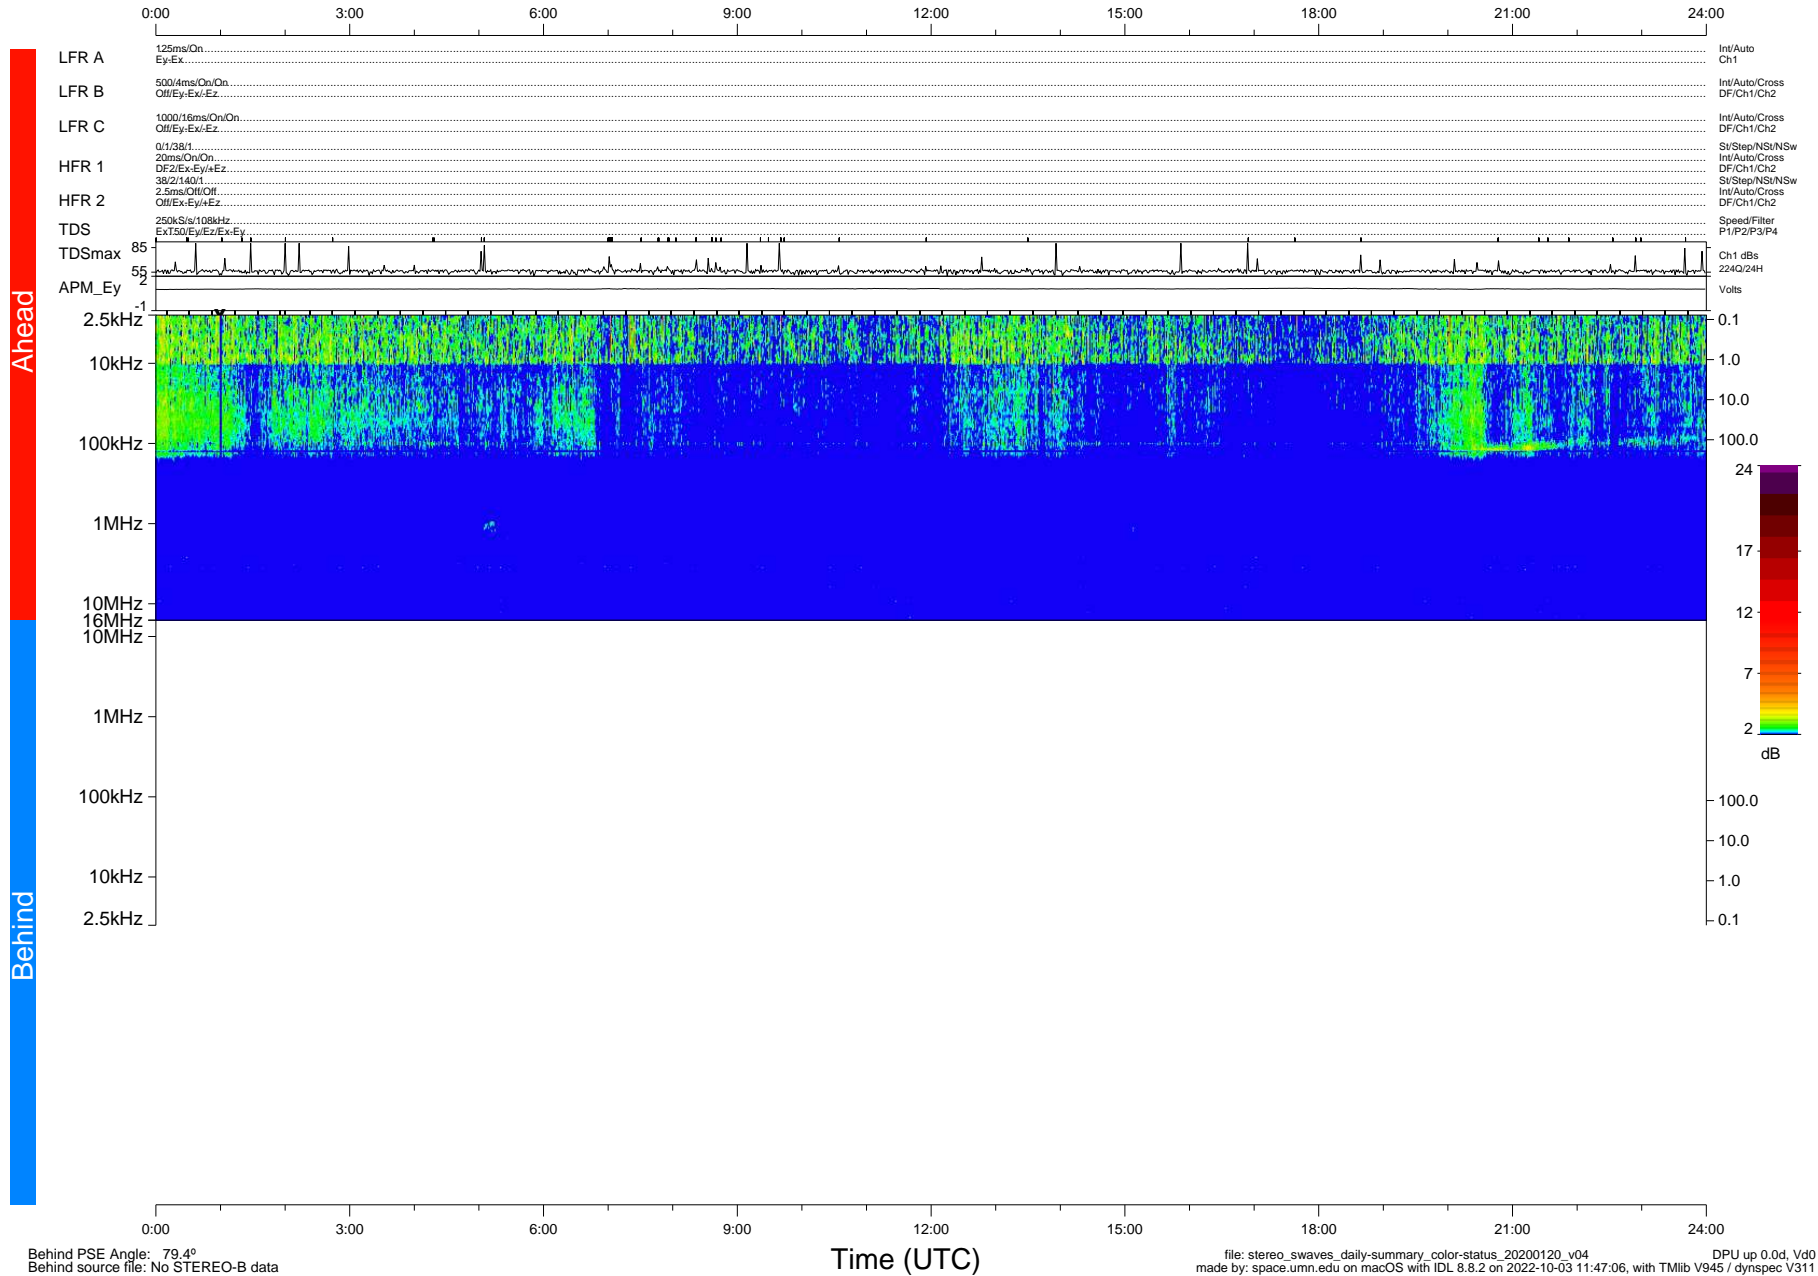

STEREO/WAVES Daily Summary - 20-Jan-2020 (DOY 020)

Ahead source file: swaves_ahead_2020_020_1_05.fin (Recovery: 100.0% HK, 87% Pkts)
Ahead PSE Angle: -78.2°

DPU up 1657.9d, V412d32

Behind PSE Angle: 79.4°
Behind source file: No STEREO-B data