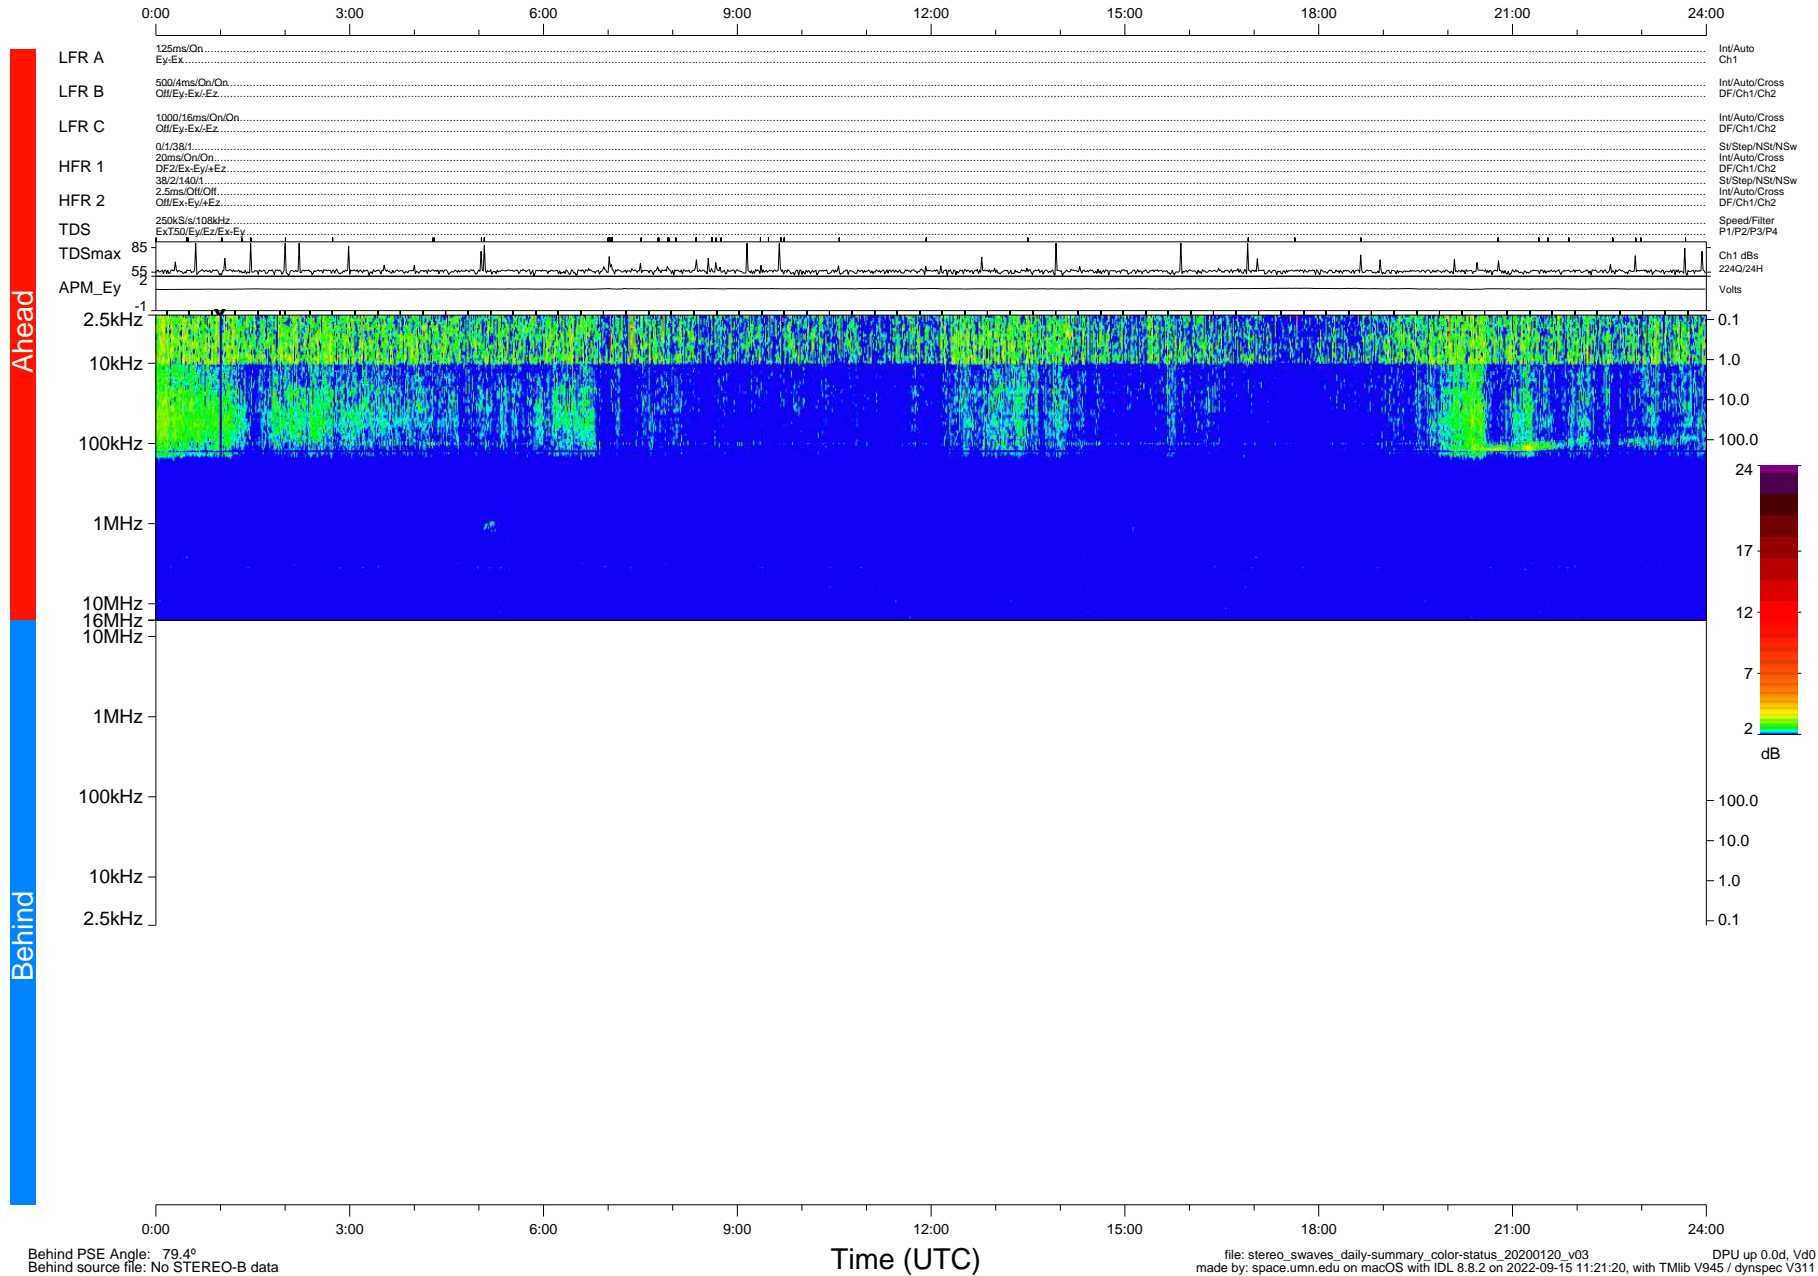

STEREO/WAVES Daily Summary - 20-Jan-2020 (DOY 020)

Ahead source file: swaves_ahead_2020_020_1_05.fin (Recovery: 100.0% HK, 87% Pkts)
 Ahead PSE Angle: -78.2°

DPU up 1657.9d, V412d32

Behind PSE Angle: 79.4°
 Behind source file: No STEREO-B data

Time (UTC)

file: stereo_swaves_daily-summary_color-status_20200120_v03 DPU up 0.0d, Vd0
 made by: space.umn.edu on macOS with IDL 8.8.2 on 2022-09-15 11:21:20, with Tlib V945 / dynspec V311