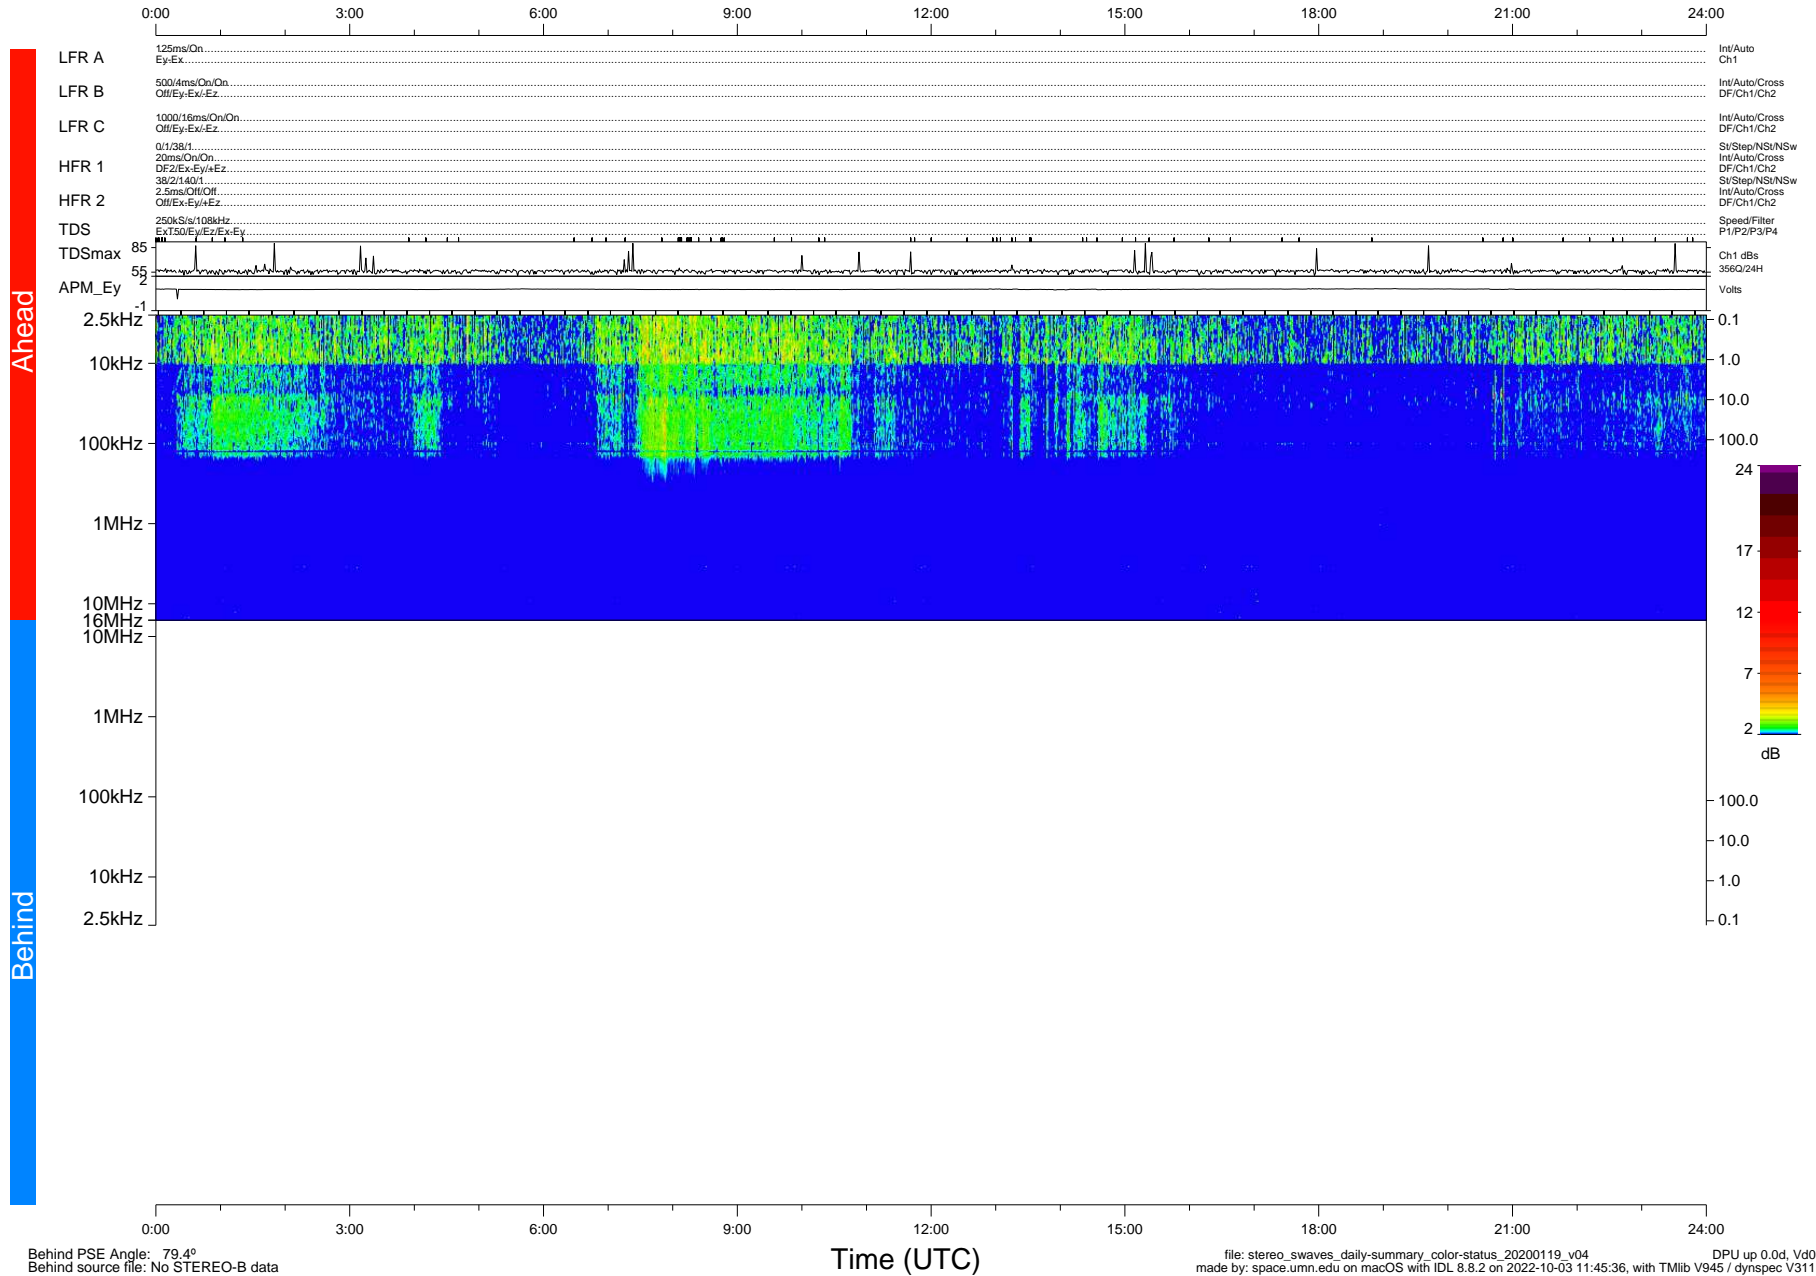

STEREO/WAVES Daily Summary - 19-Jan-2020 (DOY 019)

Ahead source file: swaves_ahead_2020_019_1_05.fin (Recovery: 100.1% HK, 107% Pkts)
 Ahead PSE Angle: -78.2°

DPU up 1656.9d, V412d32

Behind PSE Angle: 79.4°
 Behind source file: No STEREO-B data

Time (UTC)

file: stereo_swaves_daily-summary_color-status_20200119_v04 DPU up 0.0d, Vd0
 made by: space.umn.edu on macOS with IDL 8.8.2 on 2022-10-03 11:45:36, with Tlib V945 / dynspec V311