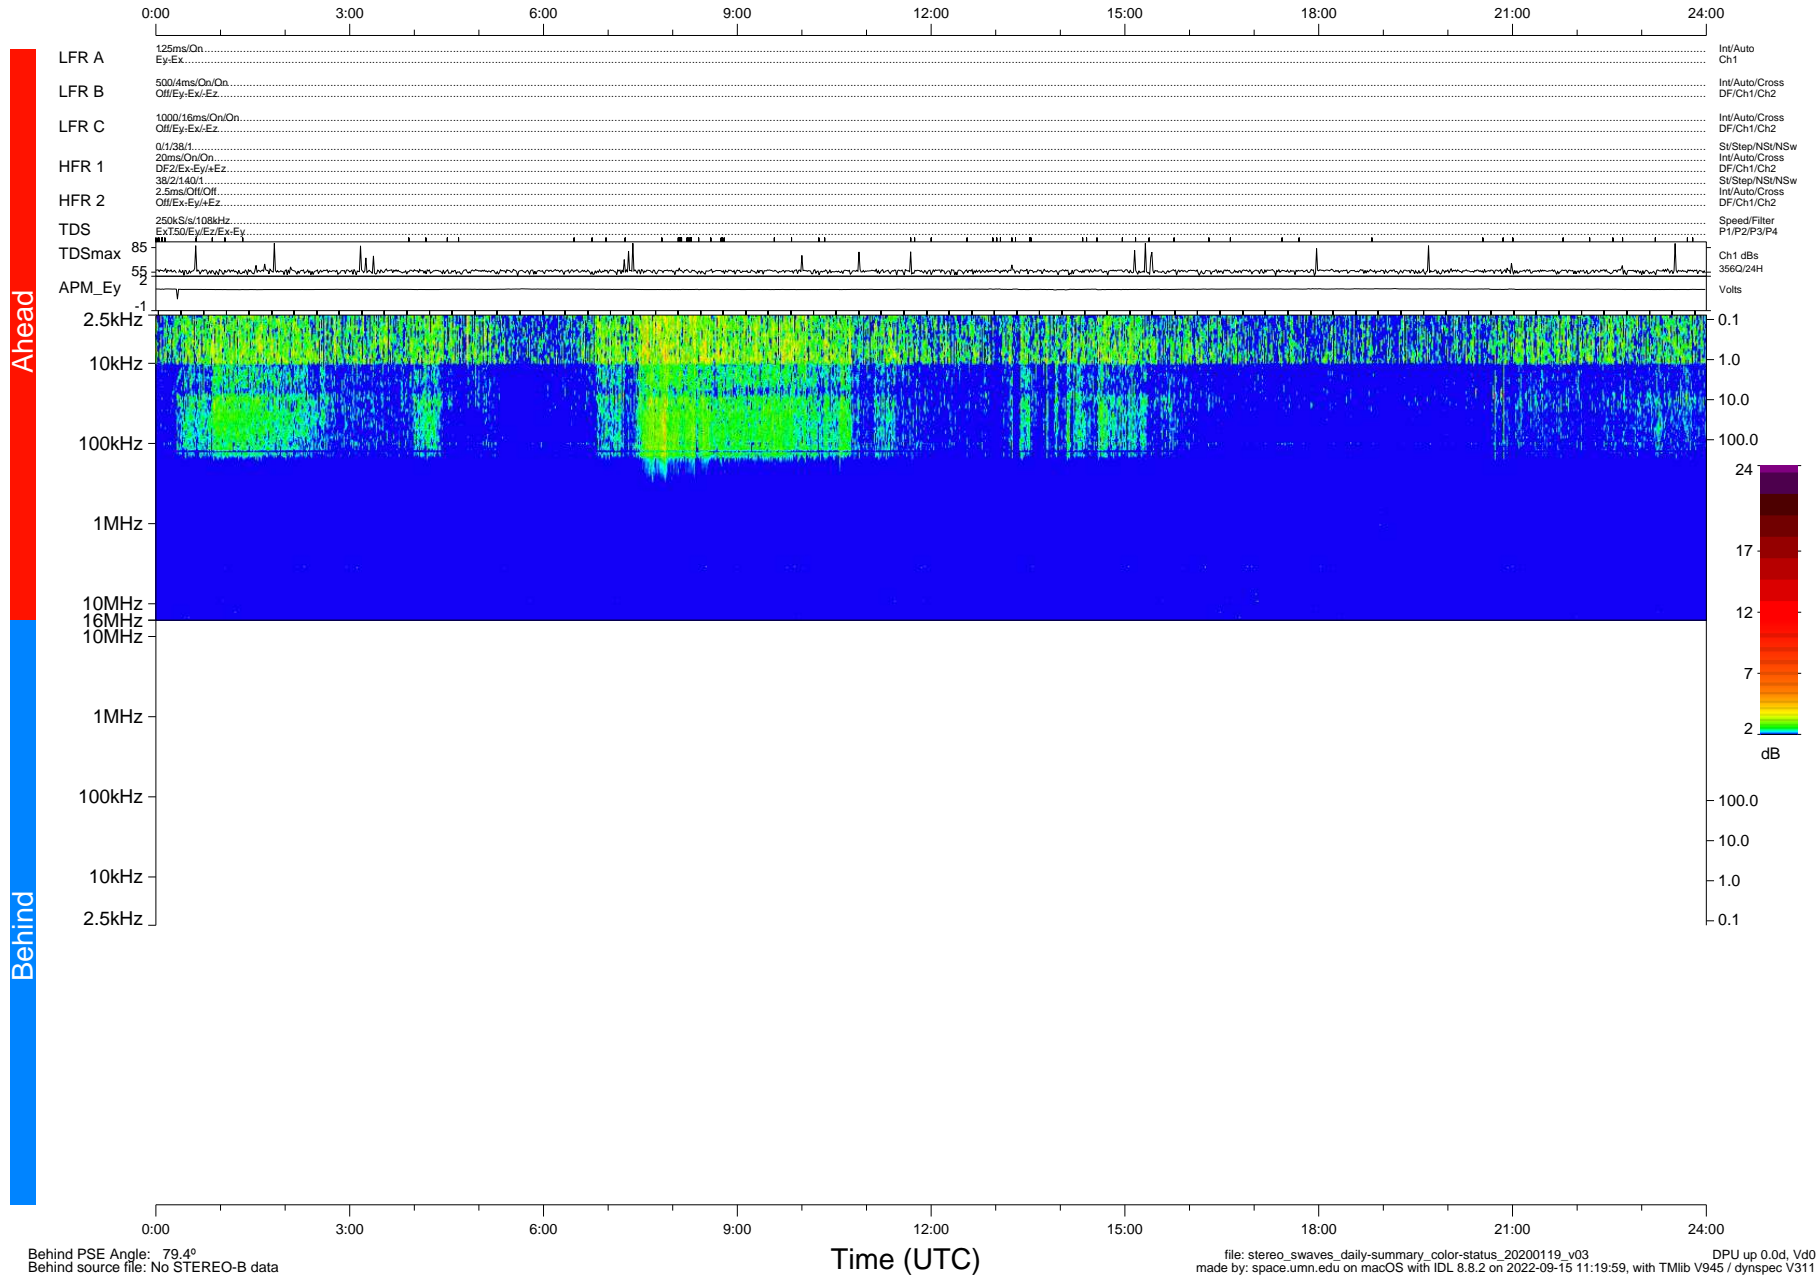

STEREO/WAVES Daily Summary - 19-Jan-2020 (DOY 019)

Ahead source file: swaves_ahead_2020_019_1_05.fin (Recovery: 100.1% HK, 107% Pkts)
 Ahead PSE Angle: -78.2°

DPU up 1656.9d, V412d32

Behind PSE Angle: 79.4°
 Behind source file: No STEREO-B data

Time (UTC)

file: stereo_swaves_daily-summary_color-status_20200119_v03 DPU up 0.0d, V40
 made by: space.umn.edu on macOS with IDL 8.8.2 on 2022-09-15 11:19:59, with Tlib V945 / dynspec V311