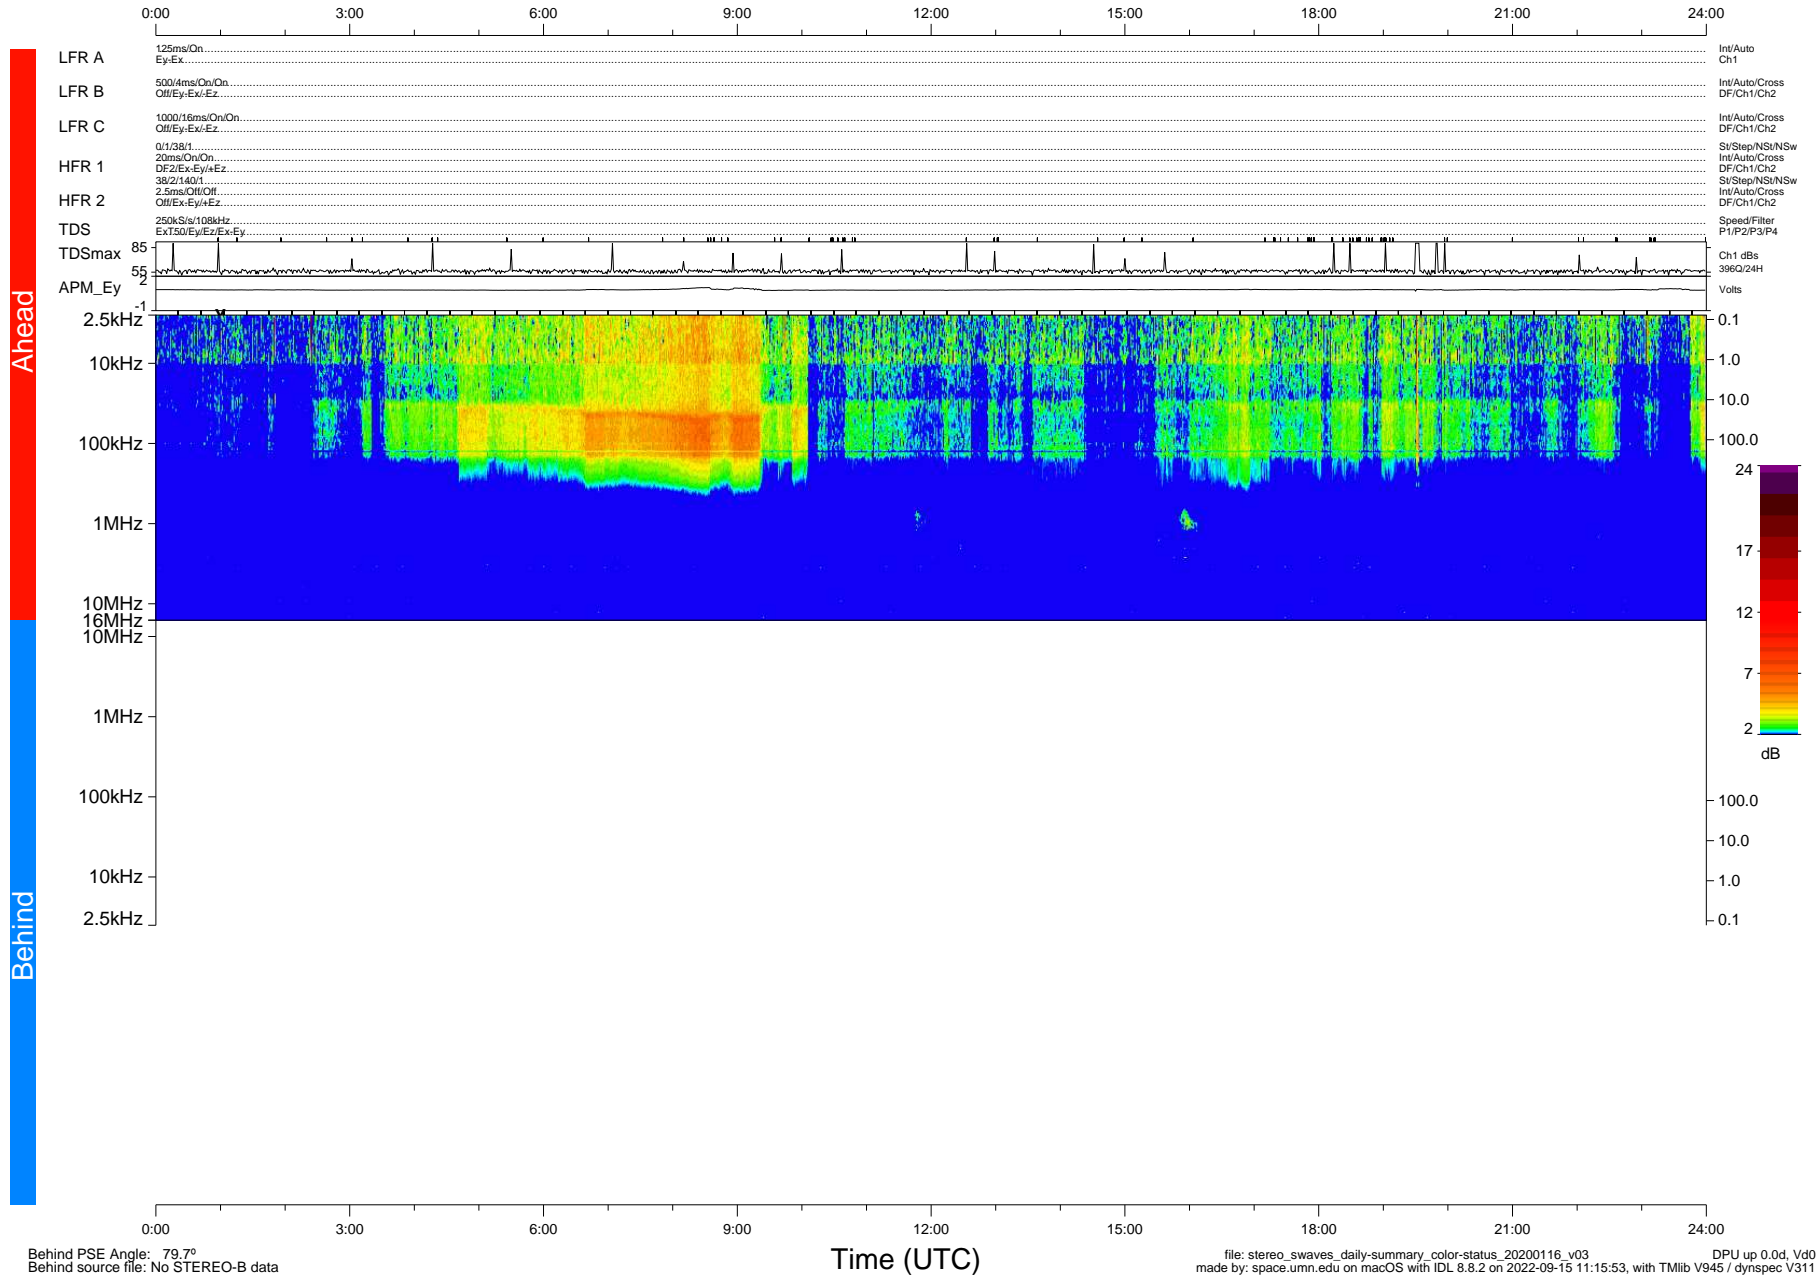

STEREO/WAVES Daily Summary - 16-Jan-2020 (DOY 016)

Ahead source file: swaves_ahead_2020_016_1_05.fin (Recovery: 100.0% HK, 113% Pkts)
 Ahead PSE Angle: -78.3°

DPU up 1653.9d, V412d32

Behind PSE Angle: 79.7°
 Behind source file: No STEREO-B data

Time (UTC)

file: stereo_swaves_daily-summary_color-status_20200116_v03
 made by: space.umn.edu on macOS with IDL 8.8.2 on 2022-09-15 11:15:53, with TLib V945 / dynspec V311
 DPU up 0.0d, V40