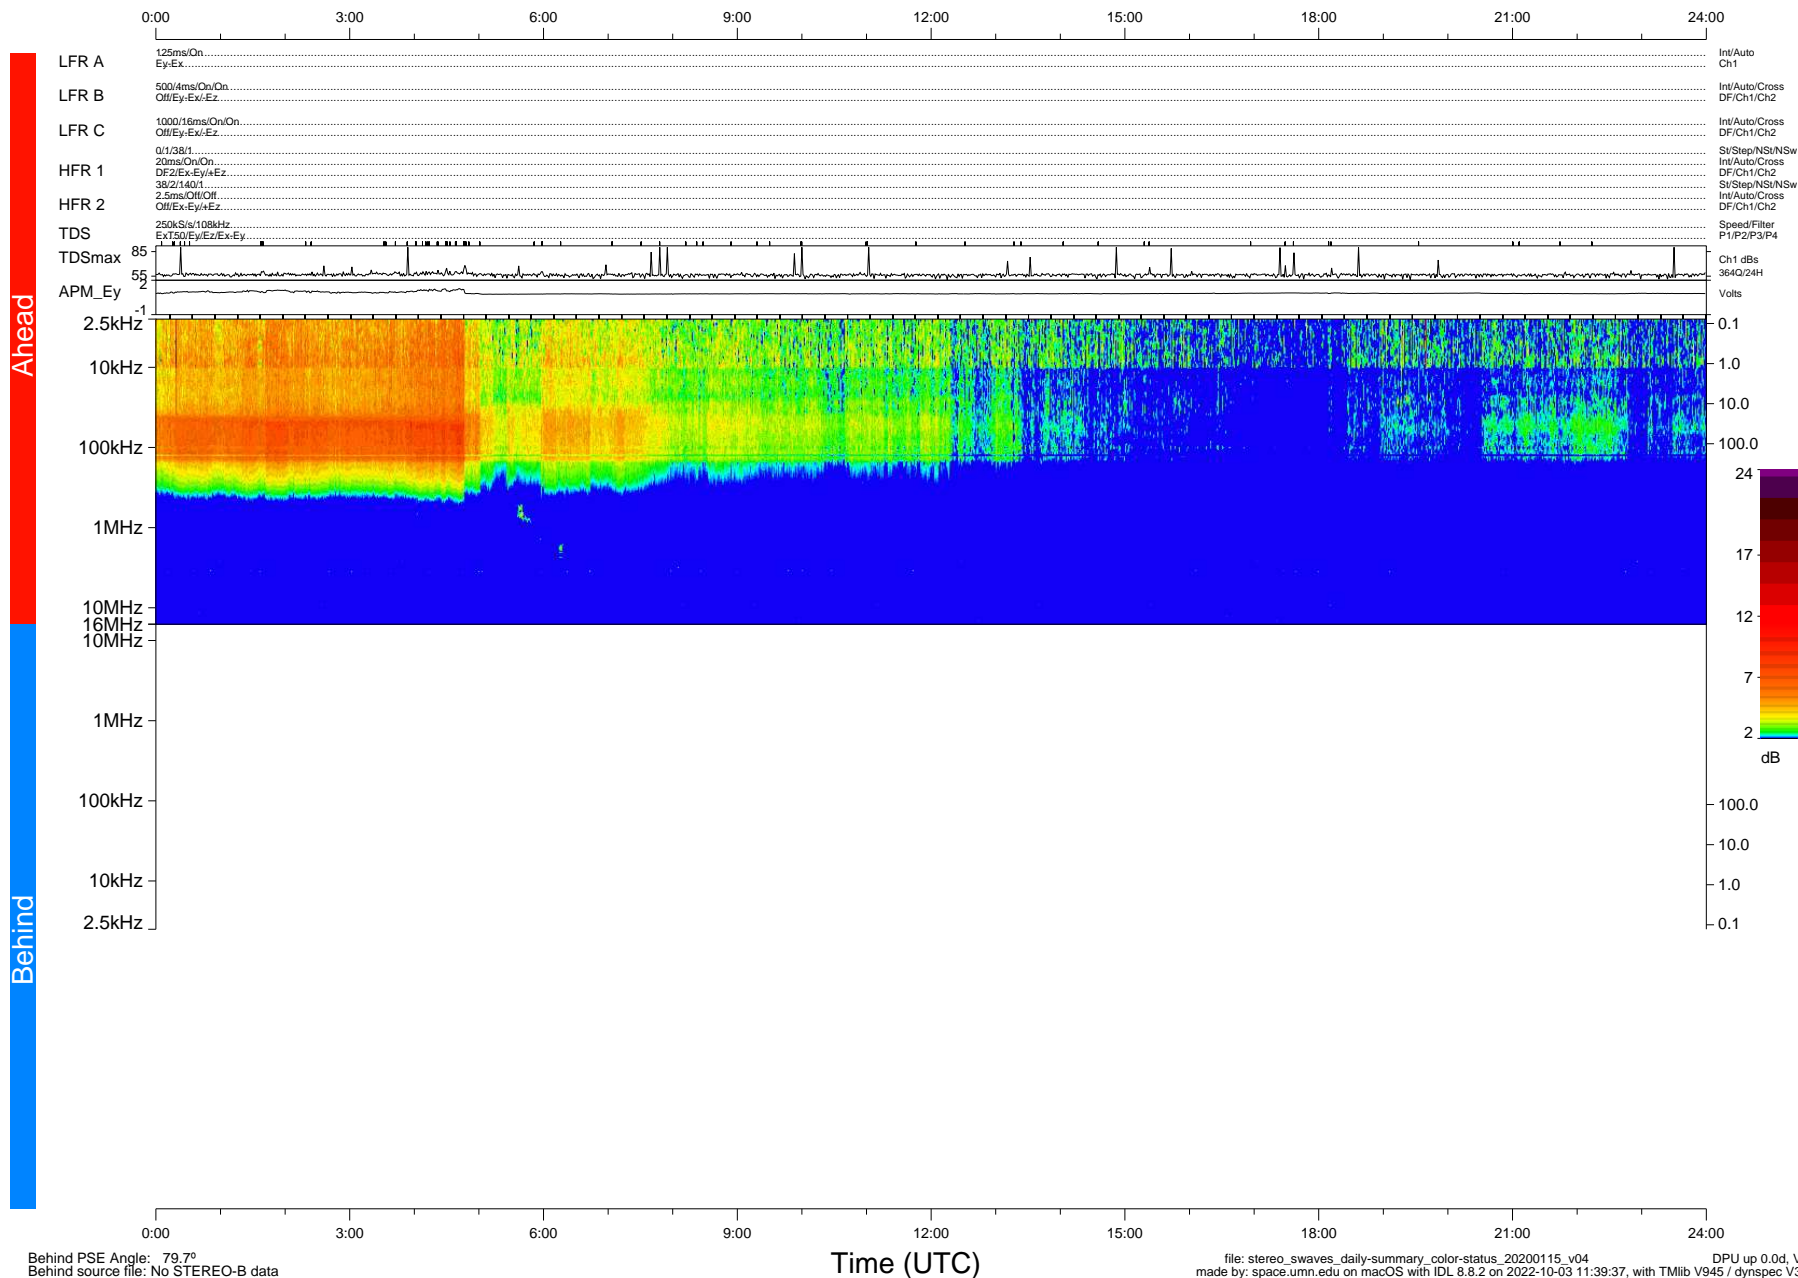

STEREO/WAVES Daily Summary - 15-Jan-2020 (DOY 015)

Ahead source file: swaves_ahead_2020_015_1_06.fin (Recovery: 100.0% HK, 108% Pkts)
Ahead PSE Angle: -78.3°

DPU up 1652.9d, V412d32

Behind PSE Angle: 79.7°
Behind source file: No STEREO-B data