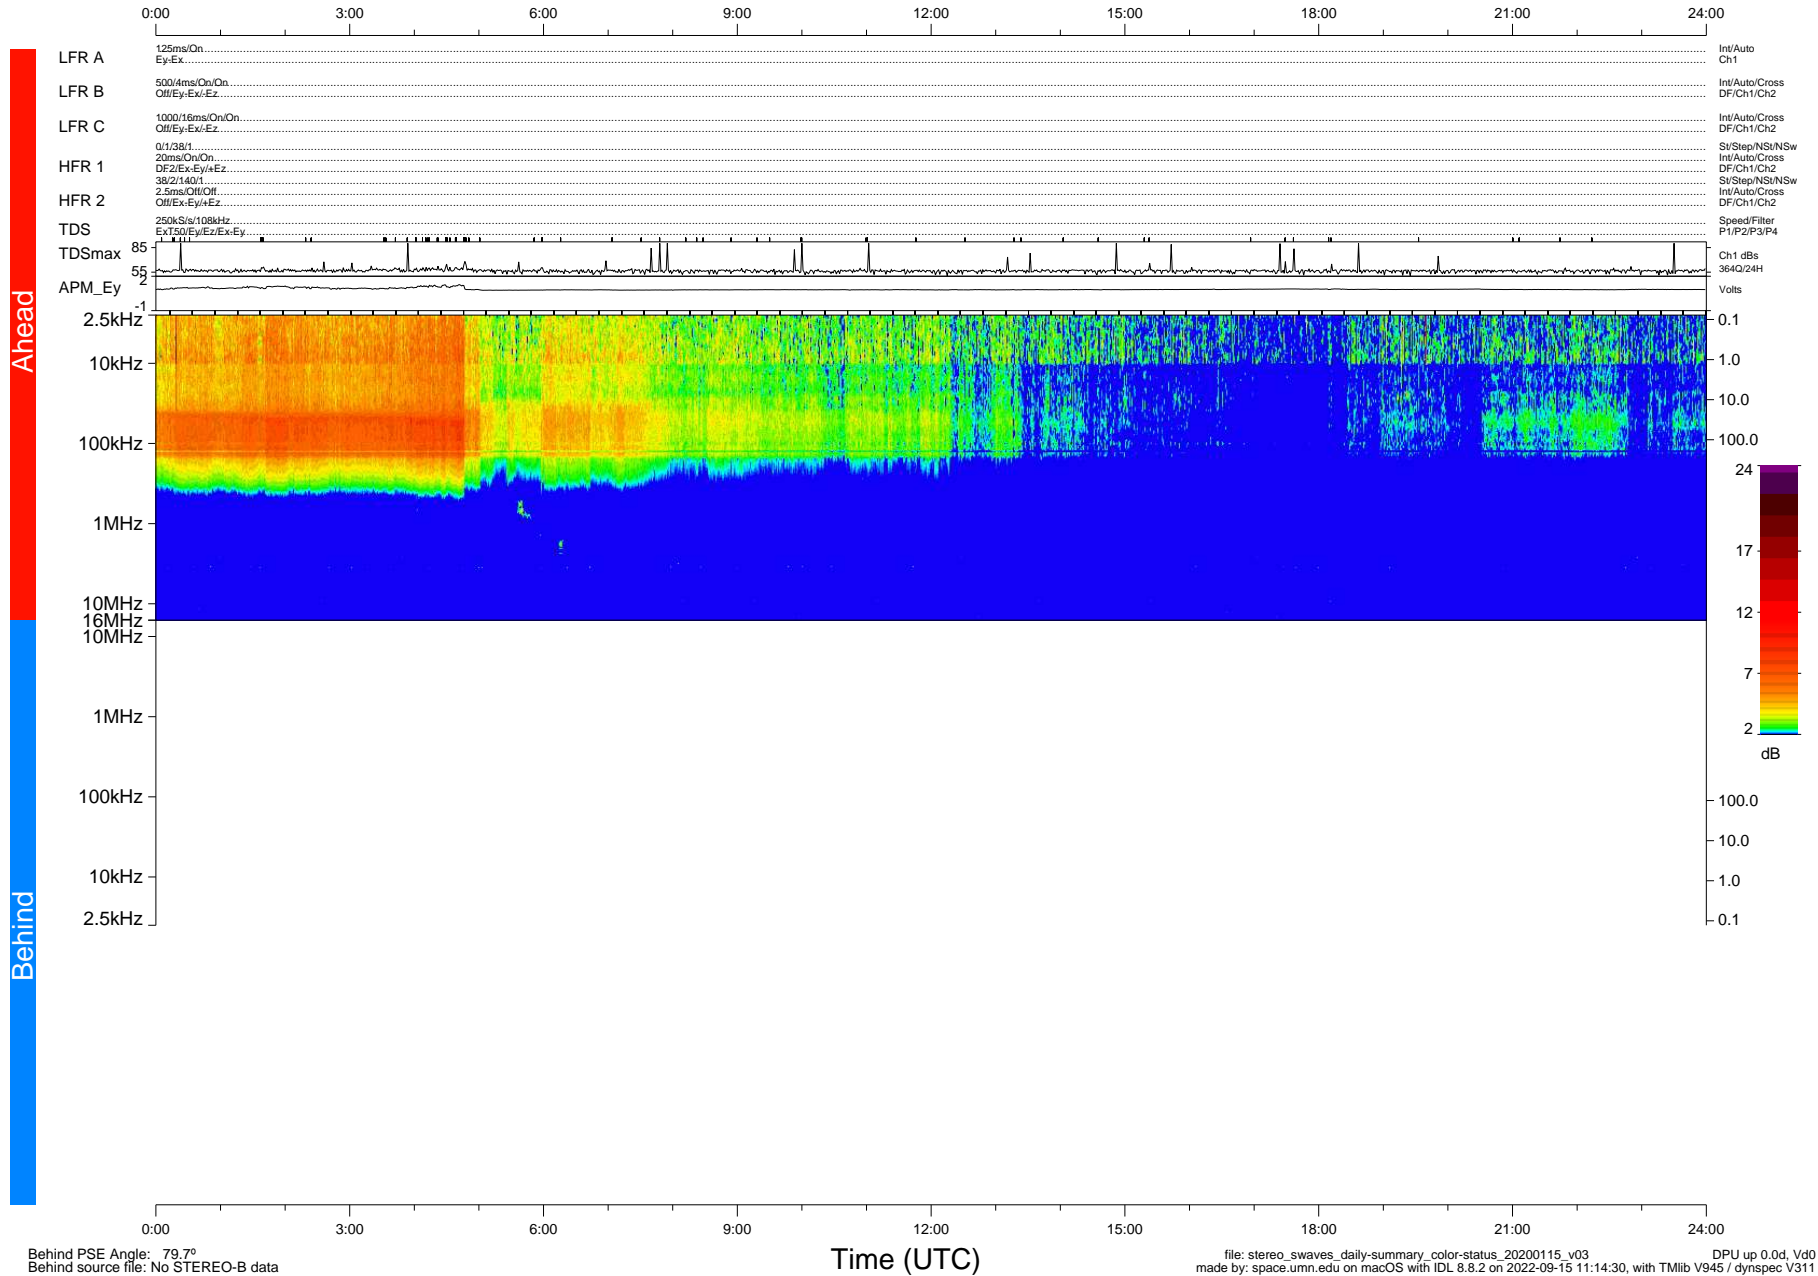

STEREO/WAVES Daily Summary - 15-Jan-2020 (DOY 015)

Ahead source file: swaves_ahead_2020_015_1_06.fin (Recovery: 100.0% HK, 108% Pkts)
 Ahead PSE Angle: -78.3°

DPU up 1652.9d, V412d32

Behind PSE Angle: 79.7°
 Behind source file: No STEREO-B data

Time (UTC)

file: stereo_swaves_daily-summary_color-status_20200115_v03 DPU up 0.0d, Vd0
 made by: space.umn.edu on macOS with IDL 8.8.2 on 2022-09-15 11:14:30, with Tlib V945 / dynspec V311