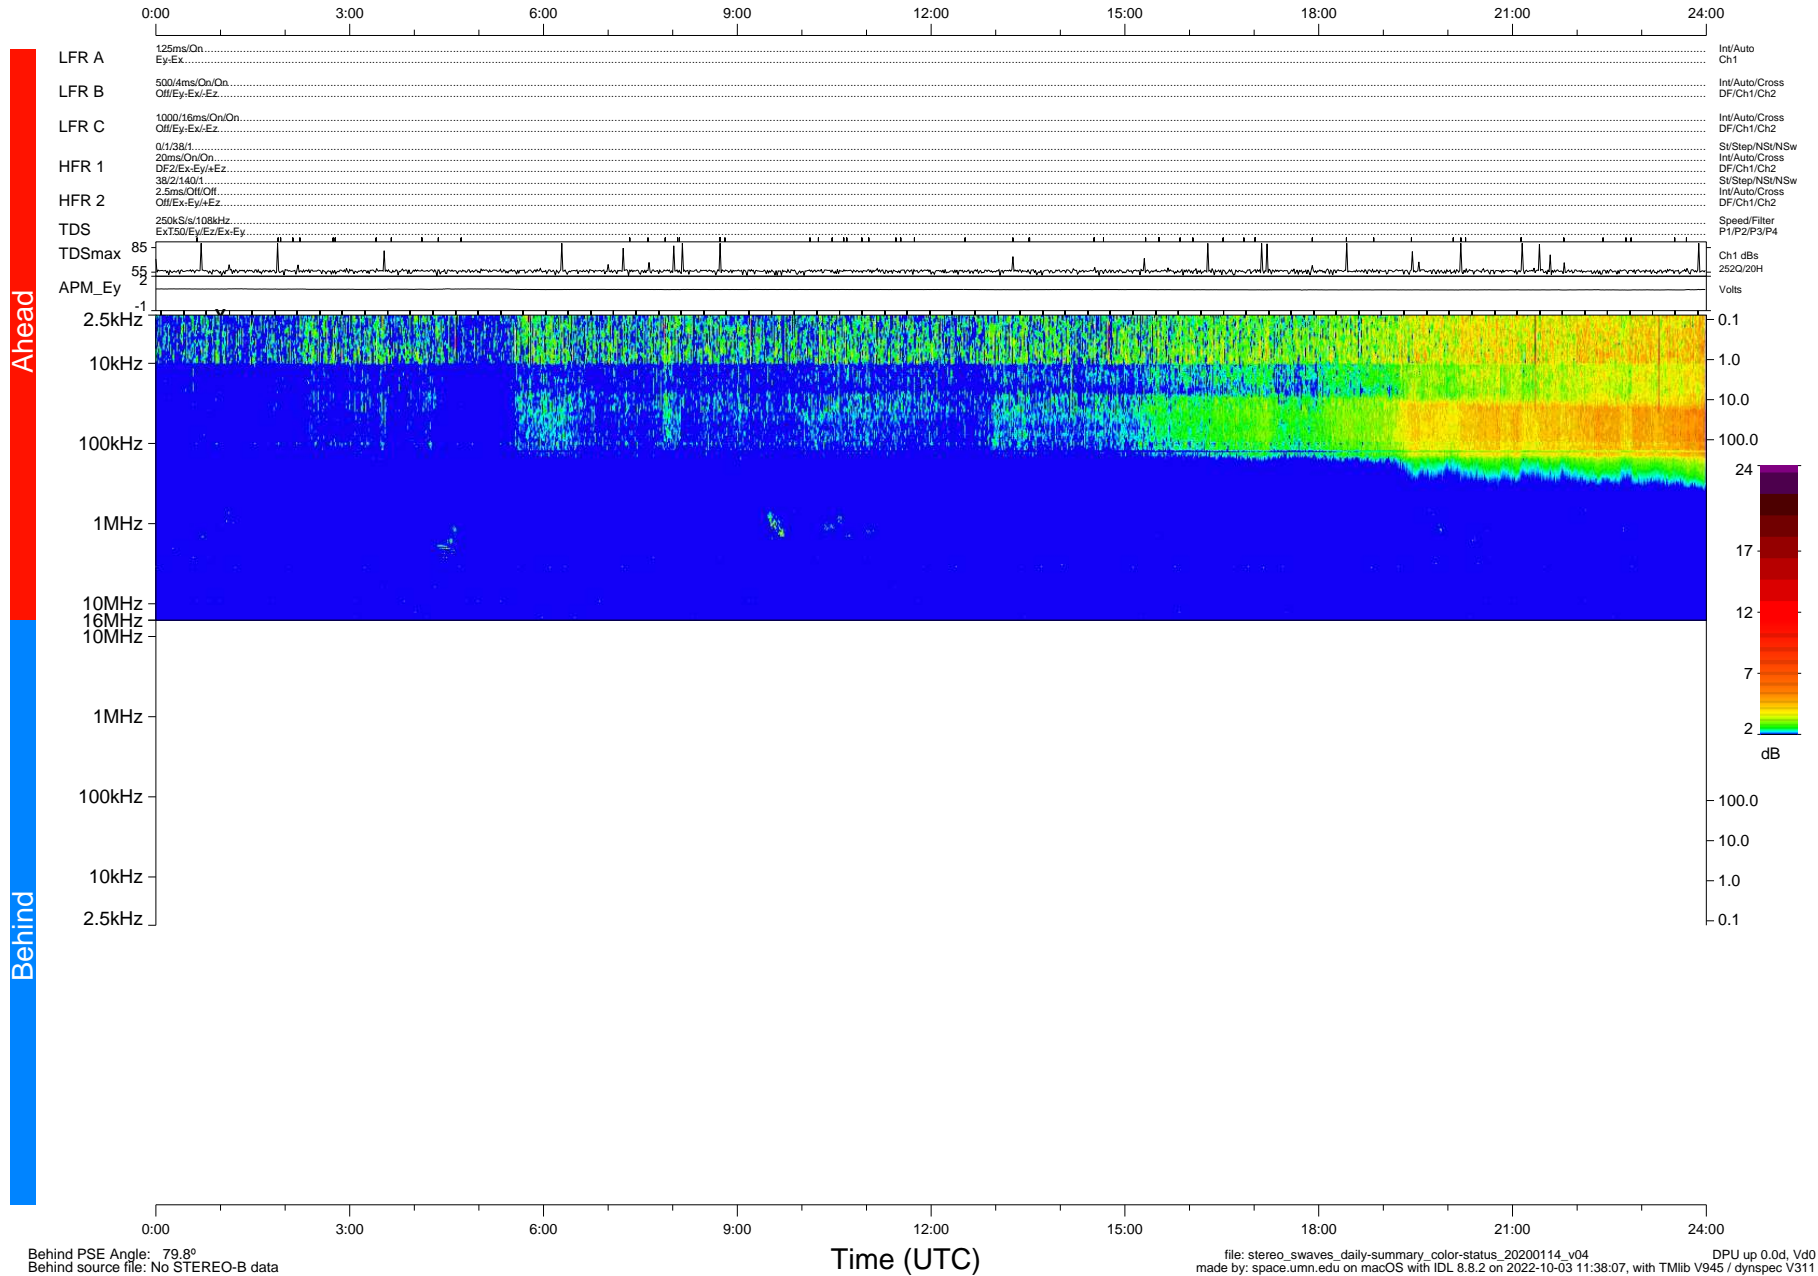

STEREO/WAVES Daily Summary - 14-Jan-2020 (DOY 014)

Ahead source file: swaves_ahead_2020_014_1_05.fin (Recovery: 100.0% HK, 91% Pkts)
 Ahead PSE Angle: -78.4°

DPU up 1651.9d, V412d32

Behind PSE Angle: 79.8°
 Behind source file: No STEREO-B data

Time (UTC)

file: stereo_swaves_daily-summary_color-status_20200114_v04 DPU up 0.0d, Vd0
 made by: space.umn.edu on macOS with IDL 8.8.2 on 2022-10-03 11:38:07, with Tlib V945 / dynspec V311