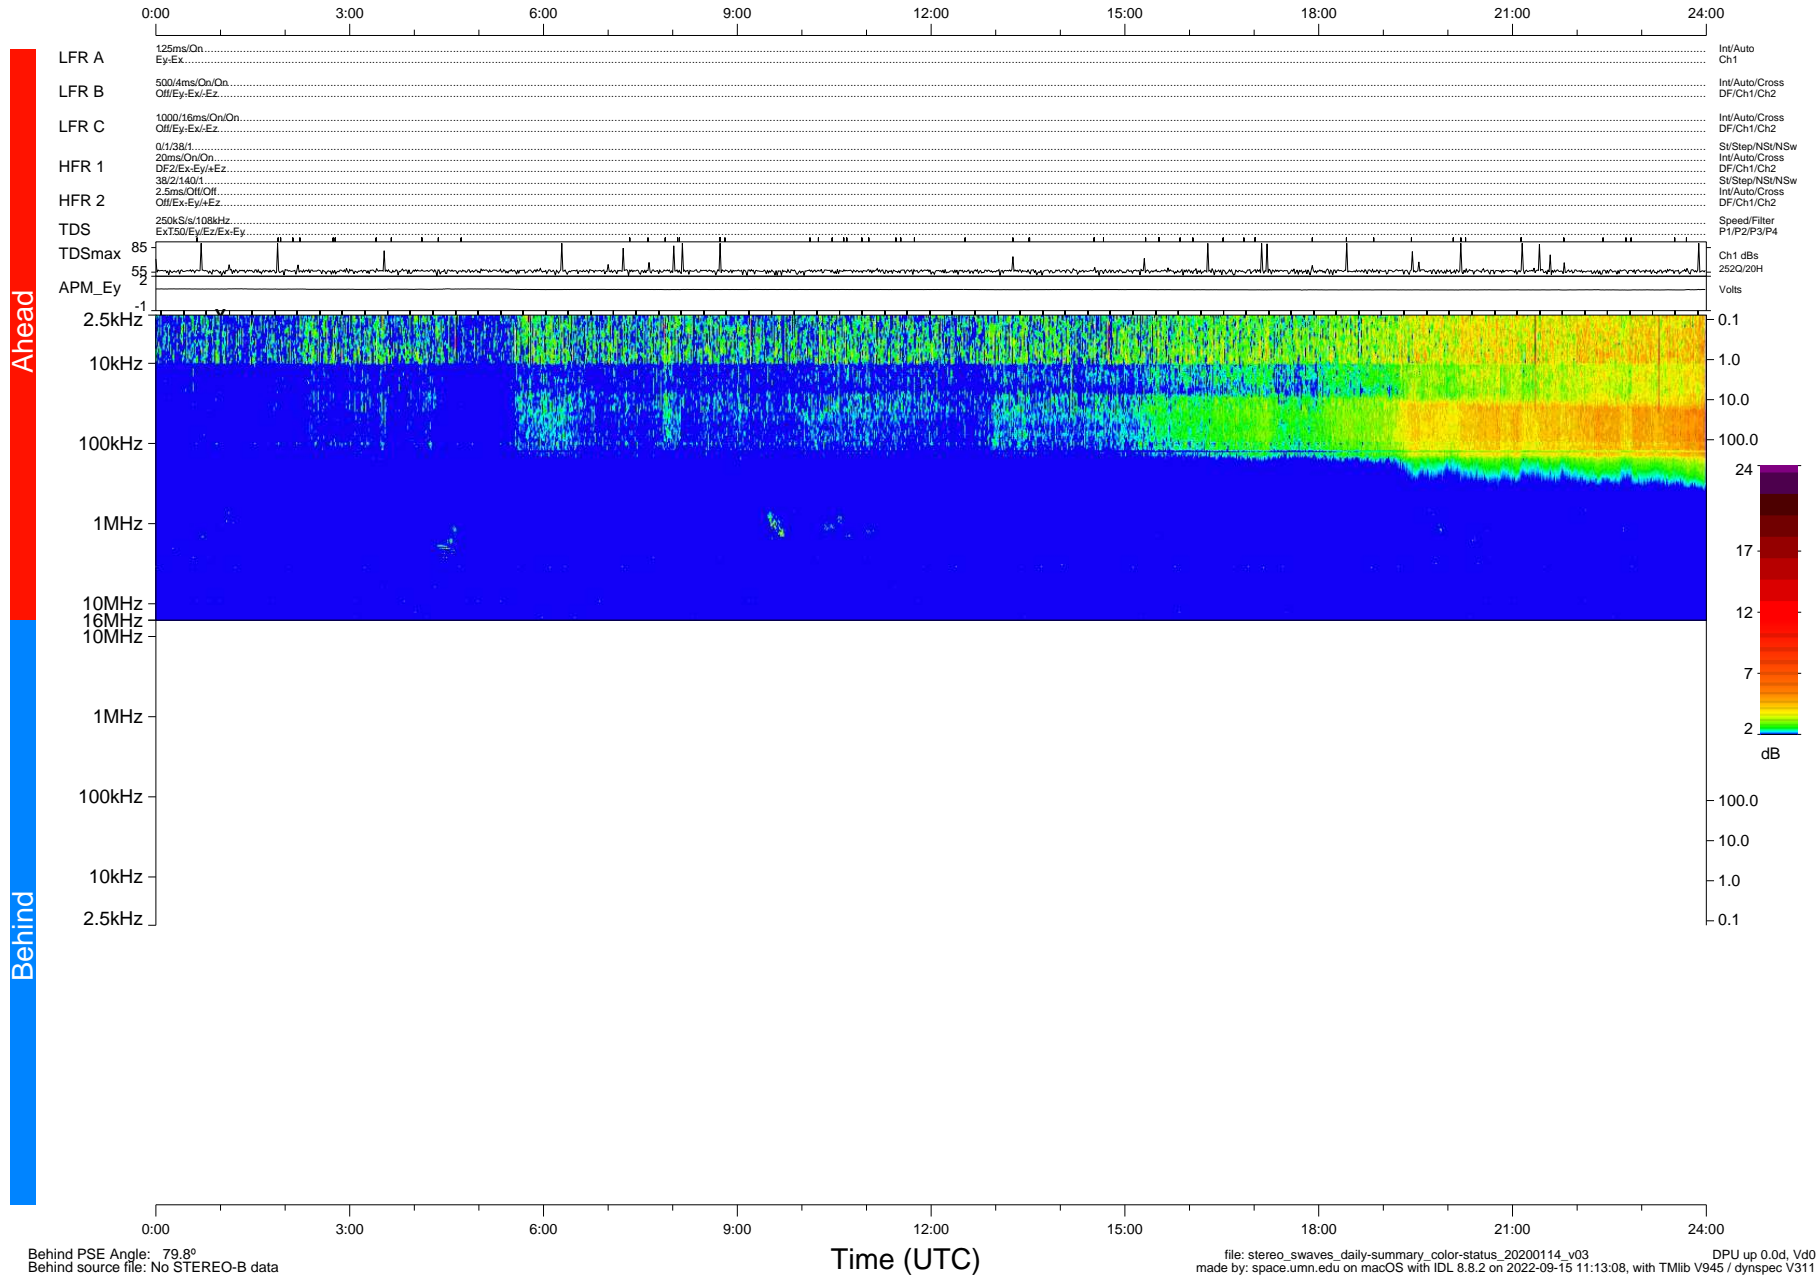

STEREO/WAVES Daily Summary - 14-Jan-2020 (DOY 014)

Ahead source file: swaves_ahead_2020_014_1_05.fin (Recovery: 100.0% HK, 91% Pkts)
 Ahead PSE Angle: -78.4°

DPU up 1651.9d, V412d32

Behind PSE Angle: 79.8°
 Behind source file: No STEREO-B data

file: stereo_swaves_daily-summary_color-status_20200114_v03
 made by: space.umn.edu on macOS with IDL 8.8.2 on 2022-09-15 11:13:08, with Tlib V945 / dynspec V311
 DPU up 0.0d, Vd0