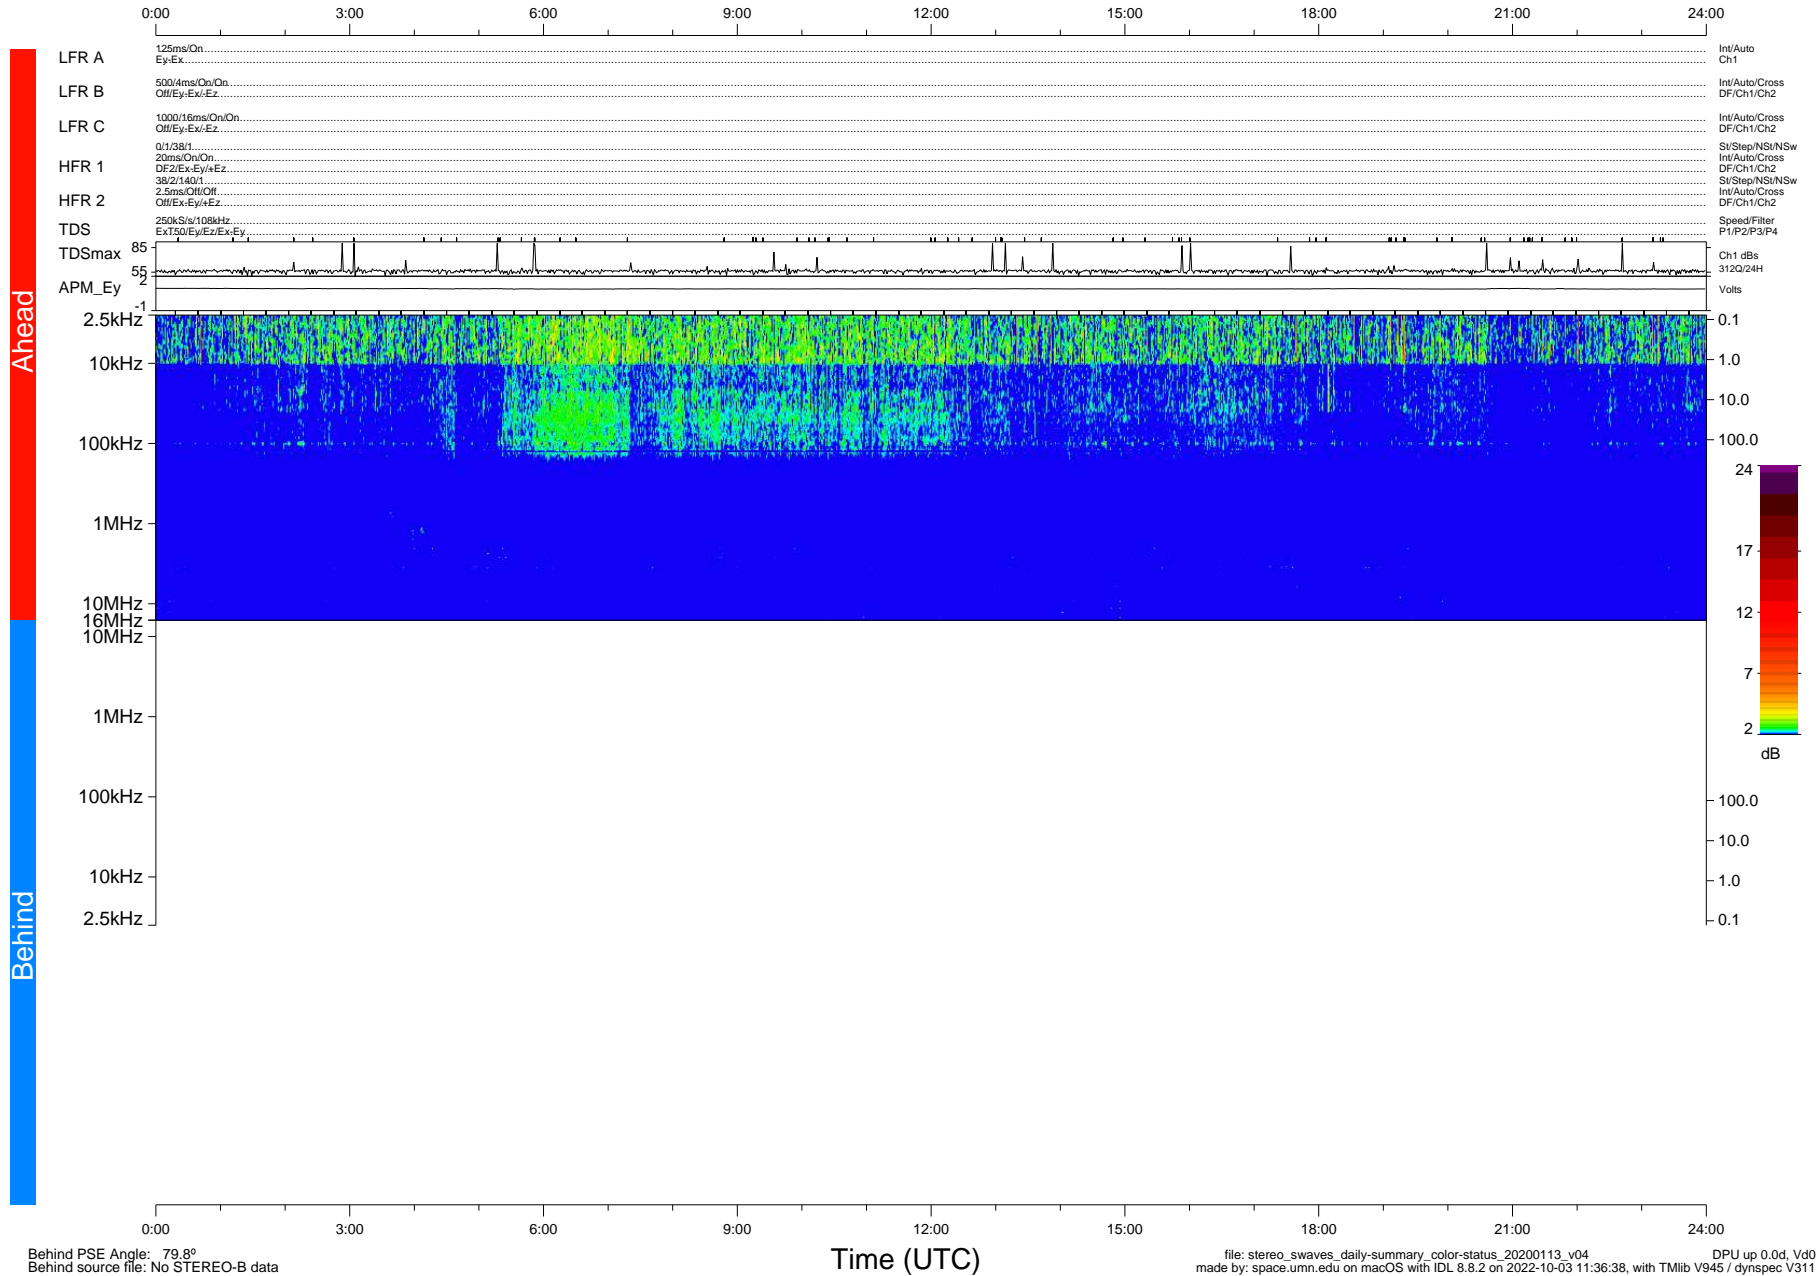

STEREO/WAVES Daily Summary - 13-Jan-2020 (DOY 013)

Ahead source file: swaves_ahead_2020_013_1_05.fin (Recovery: 100.0% HK, 100% Pkts)
 Ahead PSE Angle: -78.4°

DPU up 1650.9d, V412d32

Behind PSE Angle: 79.8°
 Behind source file: No STEREO-B data

file: stereo_swaves_daily-summary_color-status_20200113_v04
 made by: space.umn.edu on macOS with IDL 8.8.2 on 2022-10-03 11:36:38, with TLib V945 / dynspec V311
 DPU up 0.0d, Vd0