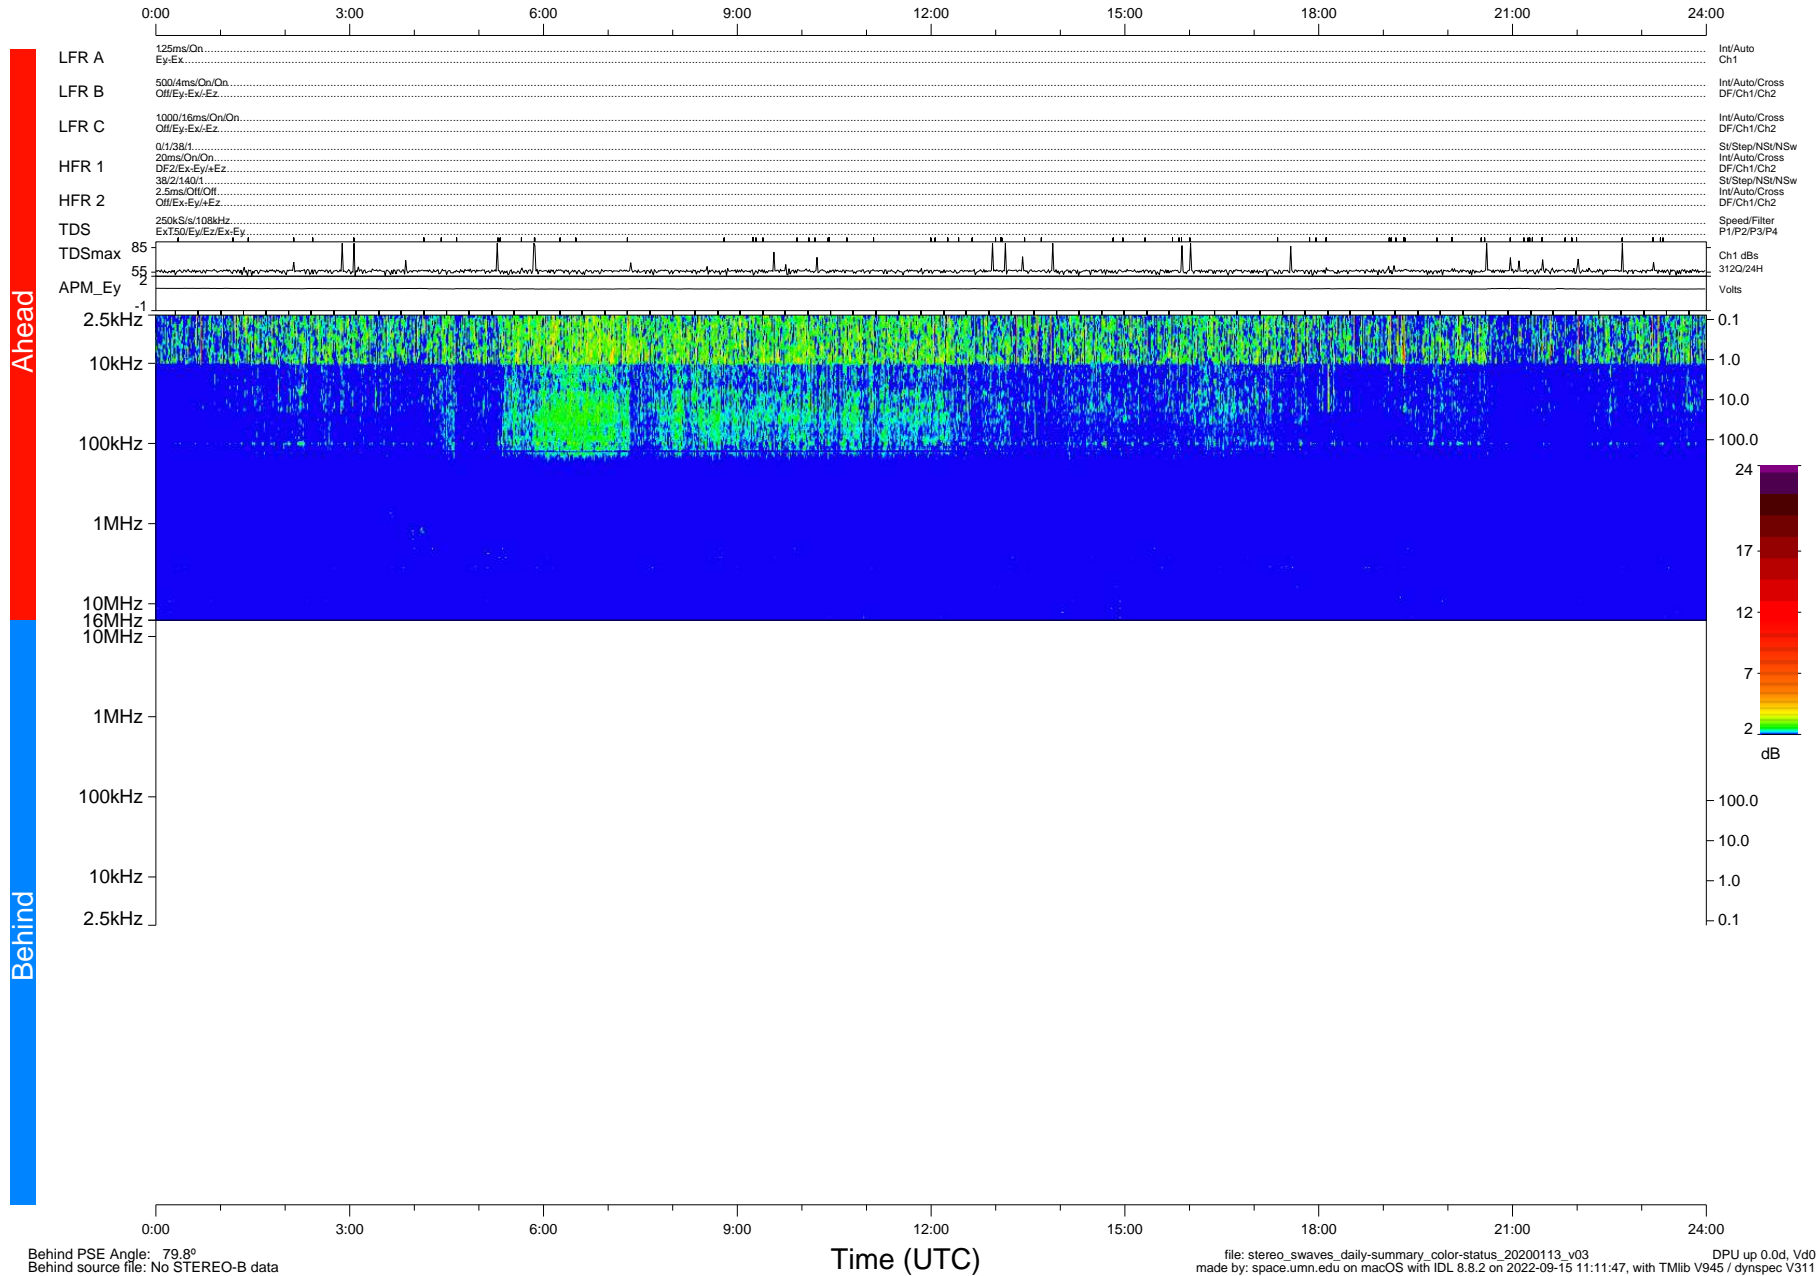

# STEREO/WAVES Daily Summary - 13-Jan-2020 (DOY 013)

Ahead source file: swaves\_ahead\_2020\_013\_1\_05.fin (Recovery: 100.0% HK, 100% Pkts)  
 Ahead PSE Angle: -78.4°

DPU up 1650.9d, V412d32

Behind PSE Angle: 79.8°  
 Behind source file: No STEREO-B data

file: stereo\_swaves\_daily-summary\_color-status\_20200113\_v03  
 made by: space.umn.edu on macOS with IDL 8.8.2 on 2022-09-15 11:11:47, with Tlib V945 / dynspec V311  
 DPU up 0.0d, Vd0