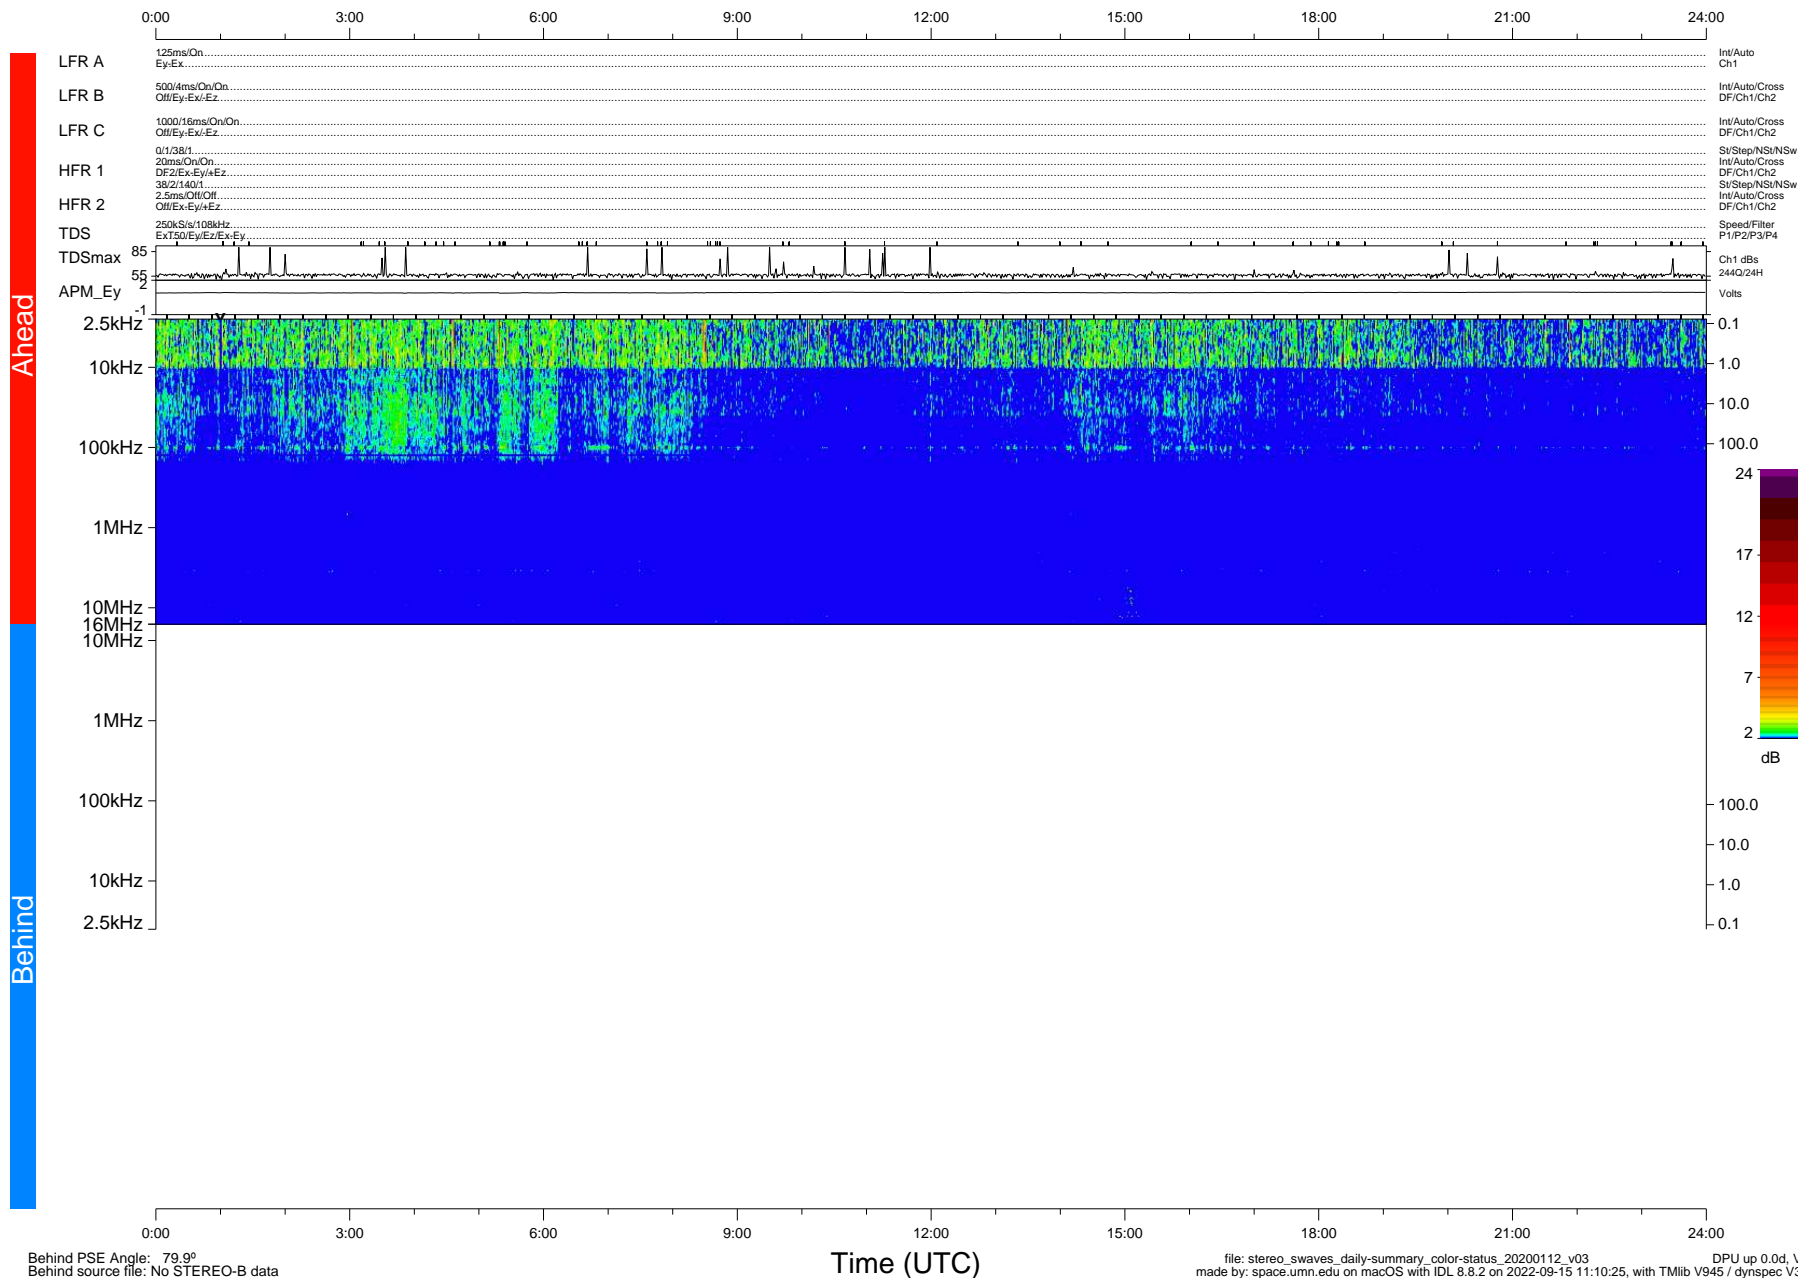

STEREO/WAVES Daily Summary - 12-Jan-2020 (DOY 012)

Ahead source file: swaves_ahead_2020_012_1_05.fin (Recovery: 100.0% HK, 91% Pkts)
Ahead PSE Angle: -78.3°

DPU up 1649.9d, V412d32

Behind PSE Angle: 79.9°
Behind source file: No STEREO-B data