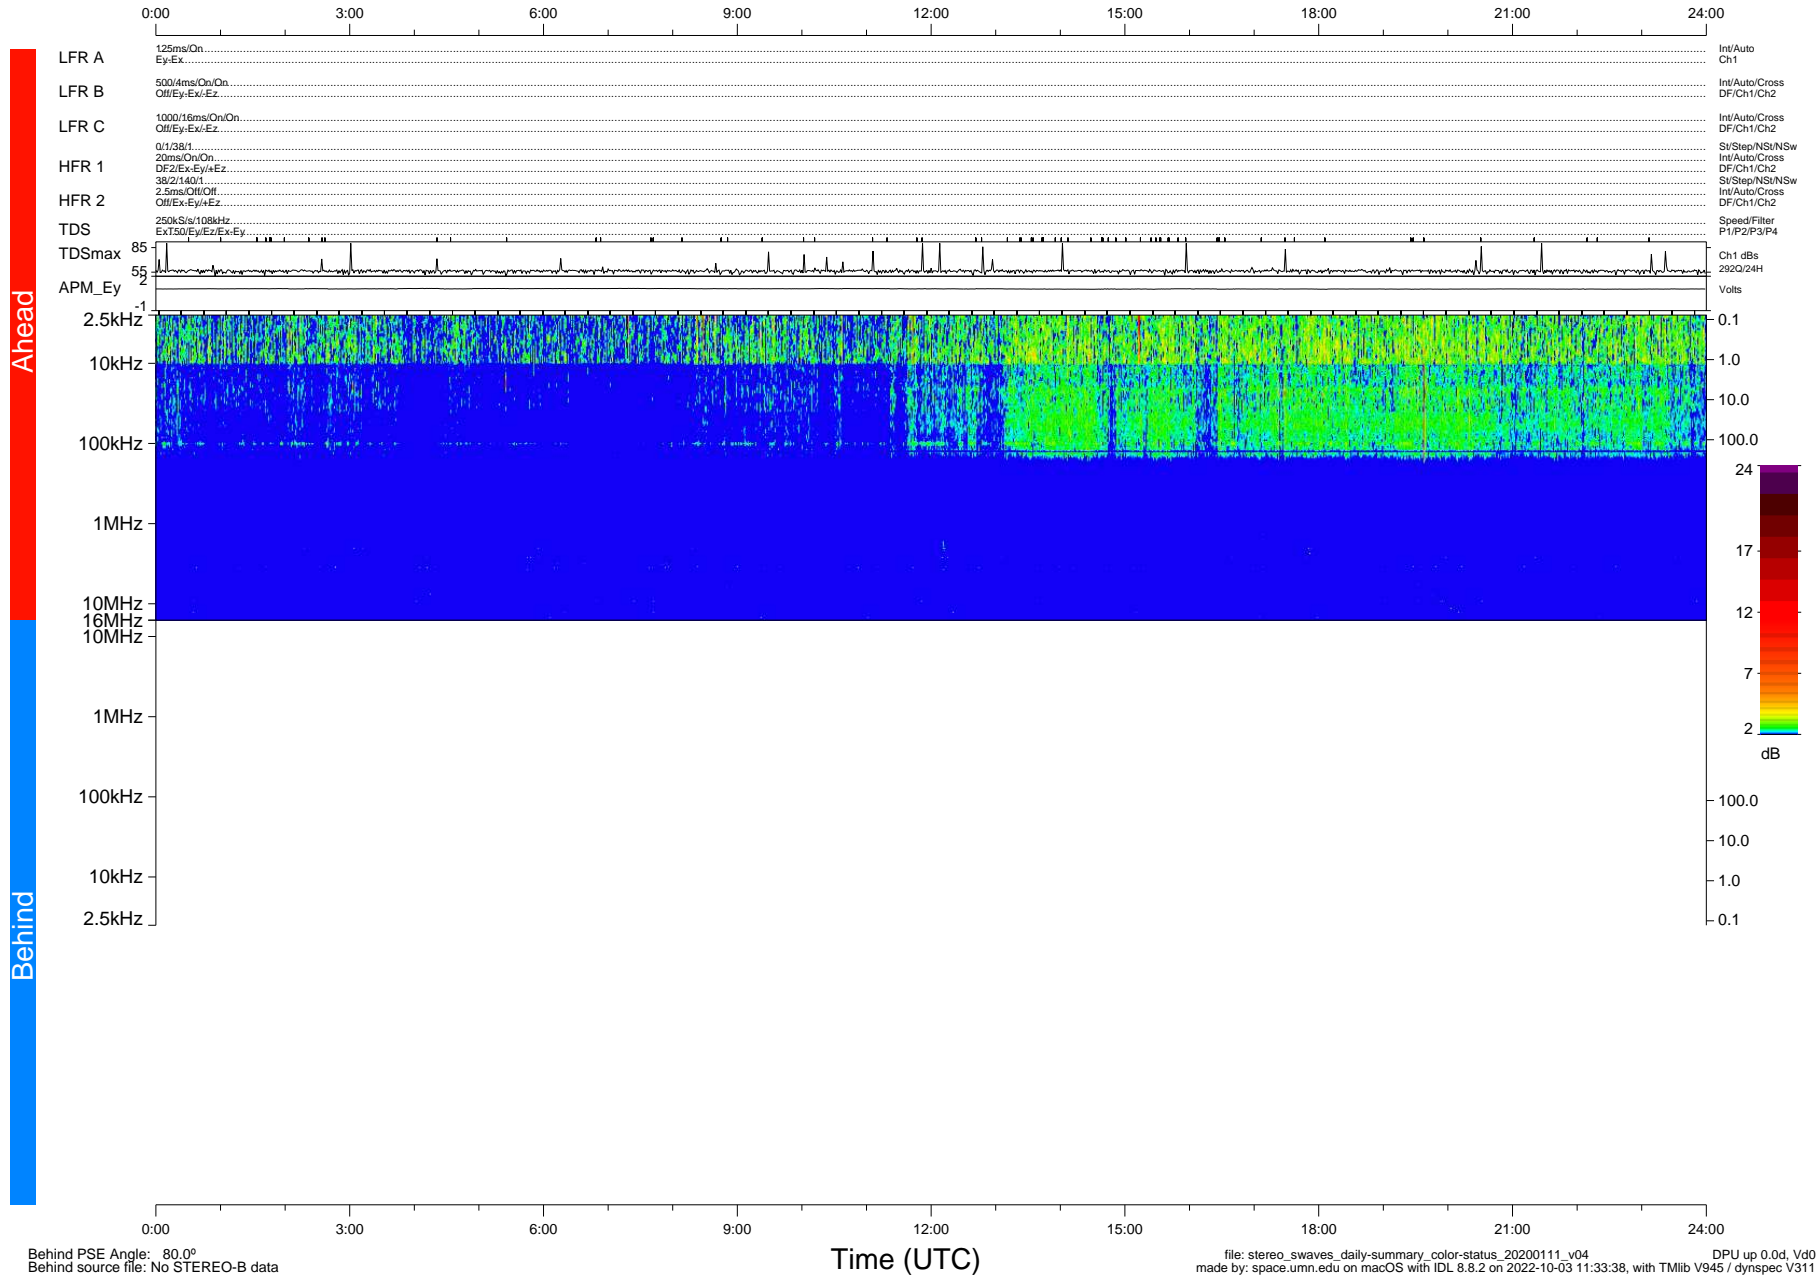

# STEREO/WAVES Daily Summary - 11-Jan-2020 (DOY 011)

Ahead source file: swaves\_ahead\_2020\_011\_1\_05.fin (Recovery: 100.0% HK, 98% Pkts)  
 Ahead PSE Angle: -78.4°

DPU up 1648.9d, V412d32

Behind PSE Angle: 80.0°  
 Behind source file: No STEREO-B data

Time (UTC)

file: stereo\_swaves\_daily-summary\_color-status\_20200111\_v04 DPU up 0.0d, Vd0  
 made by: space.umn.edu on macOS with IDL 8.8.2 on 2022-10-03 11:33:38, with TLib V945 / dynspec V311