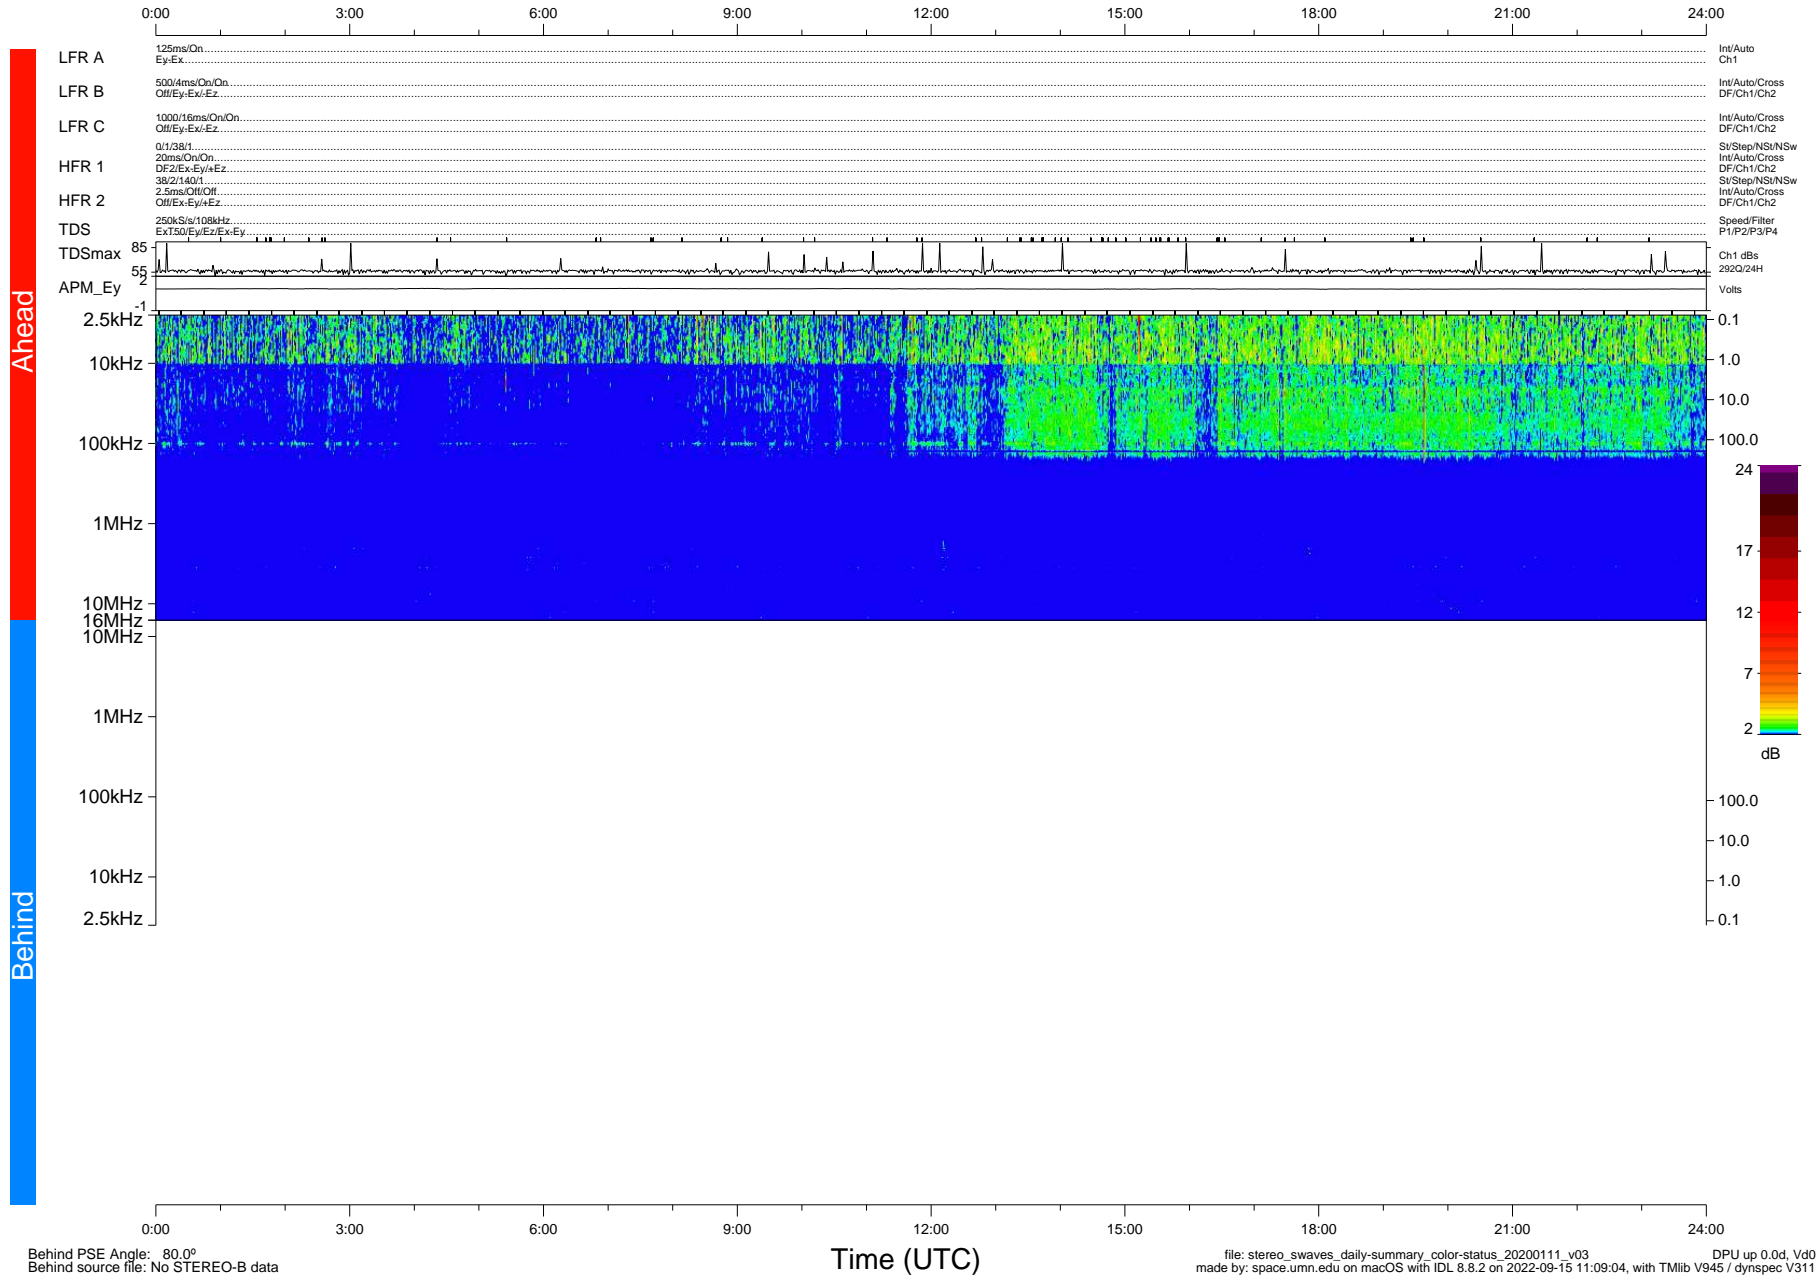

STEREO/WAVES Daily Summary - 11-Jan-2020 (DOY 011)

Ahead source file: swaves_ahead_2020_011_1_05.fin (Recovery: 100.0% HK, 98% Pkts)
 Ahead PSE Angle: -78.4°

DPU up 1648.9d, V412d32

Behind PSE Angle: 80.0°
 Behind source file: No STEREO-B data

file: stereo_swaves_daily-summary_color-status_20200111_v03
 made by: space.umn.edu on macOS with IDL 8.8.2 on 2022-09-15 11:09:04, with Tlib V945 / dynspec V311
 DPU up 0.0d, V40