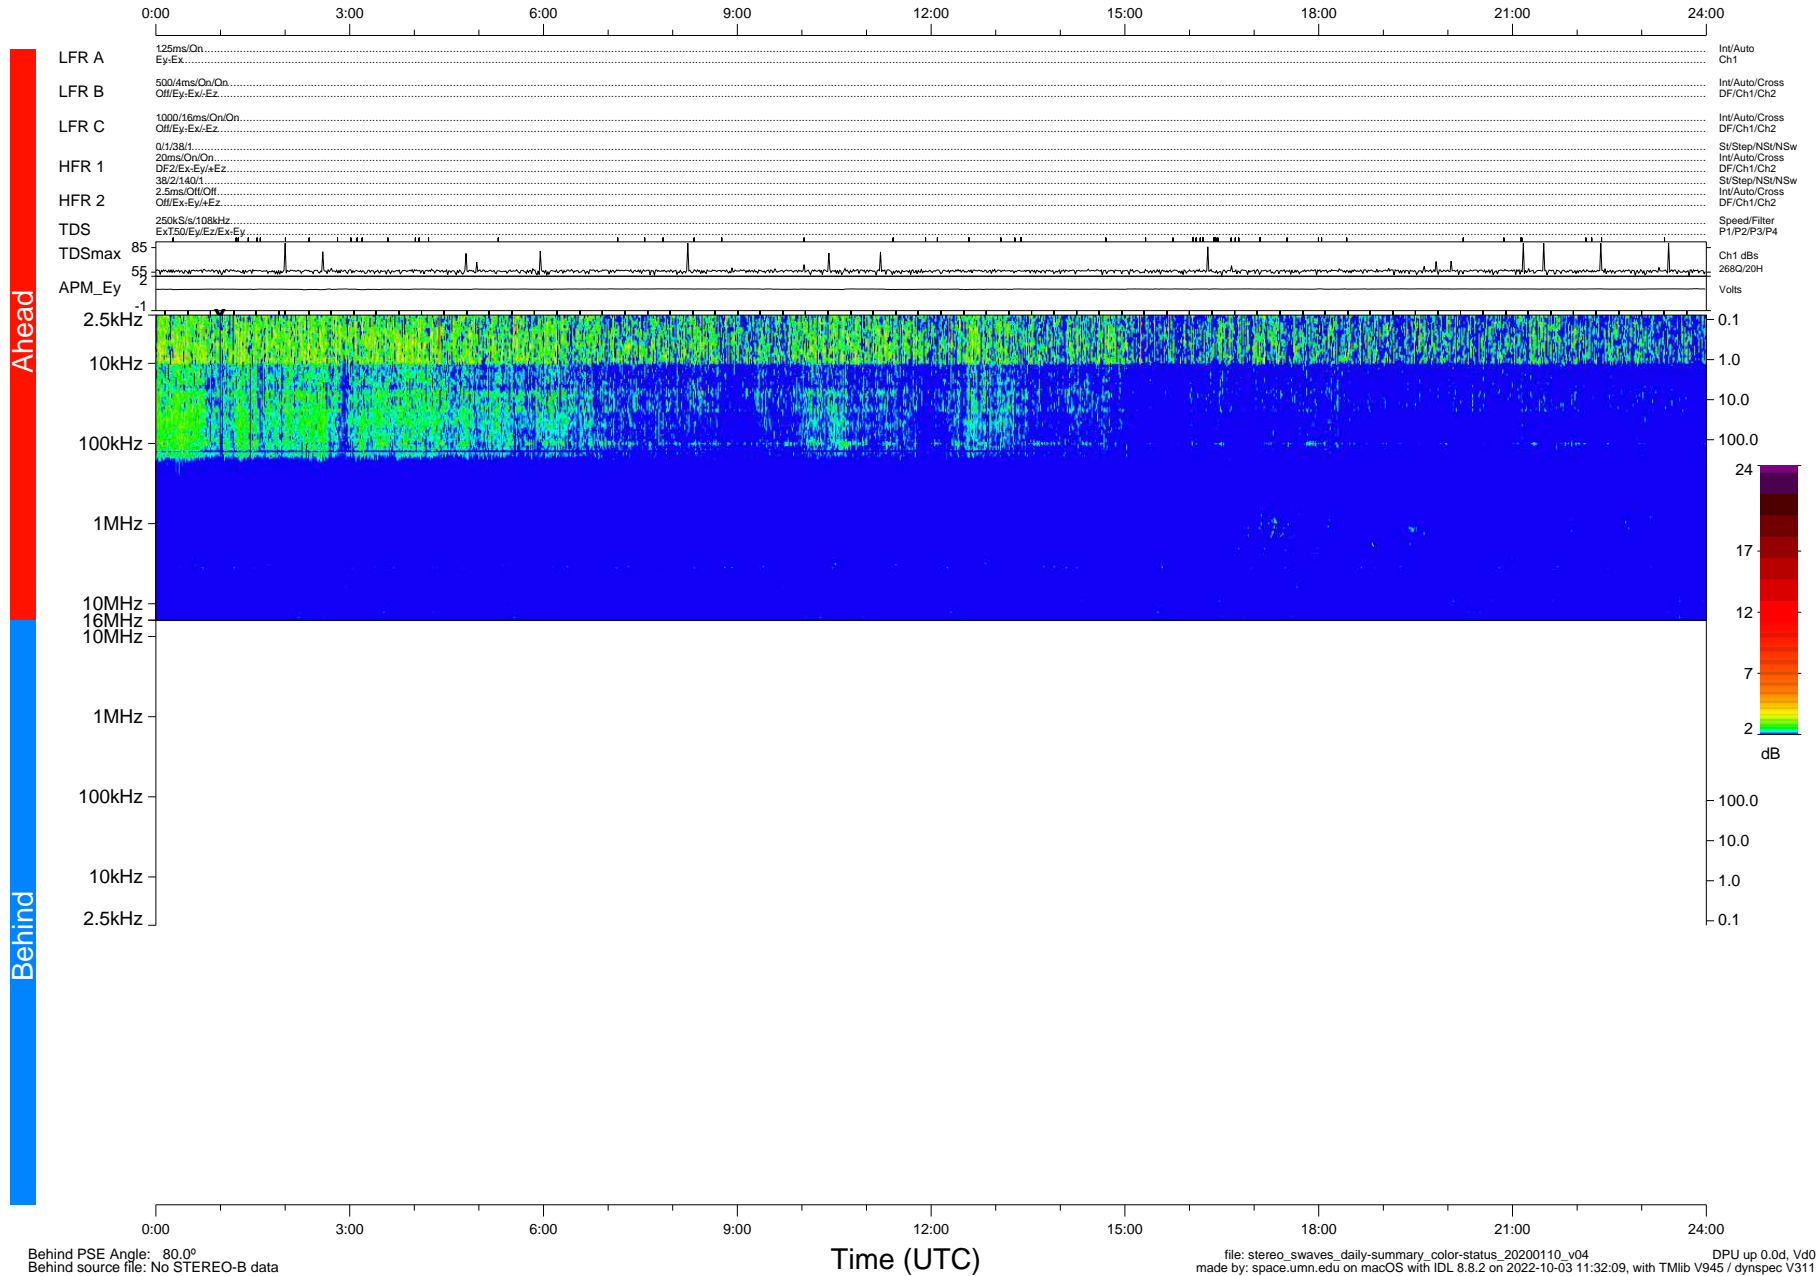

STEREO/WAVES Daily Summary - 10-Jan-2020 (DOY 010)

Ahead source file: swaves_ahead_2020_010_1_05.fin (Recovery: 100.0% HK, 93% Pkts)
 Ahead PSE Angle: -78.4°

DPU up 1647.9d, V412d32

Behind PSE Angle: 80.0°
 Behind source file: No STEREO-B data

file: stereo_swaves_daily-summary_color-status_20200110_v04
 made by: space.umn.edu on macOS with IDL 8.8.2 on 2022-10-03 11:32:09, with Tlib V945 / dynspec V311
 DPU up 0.0d, Vd0