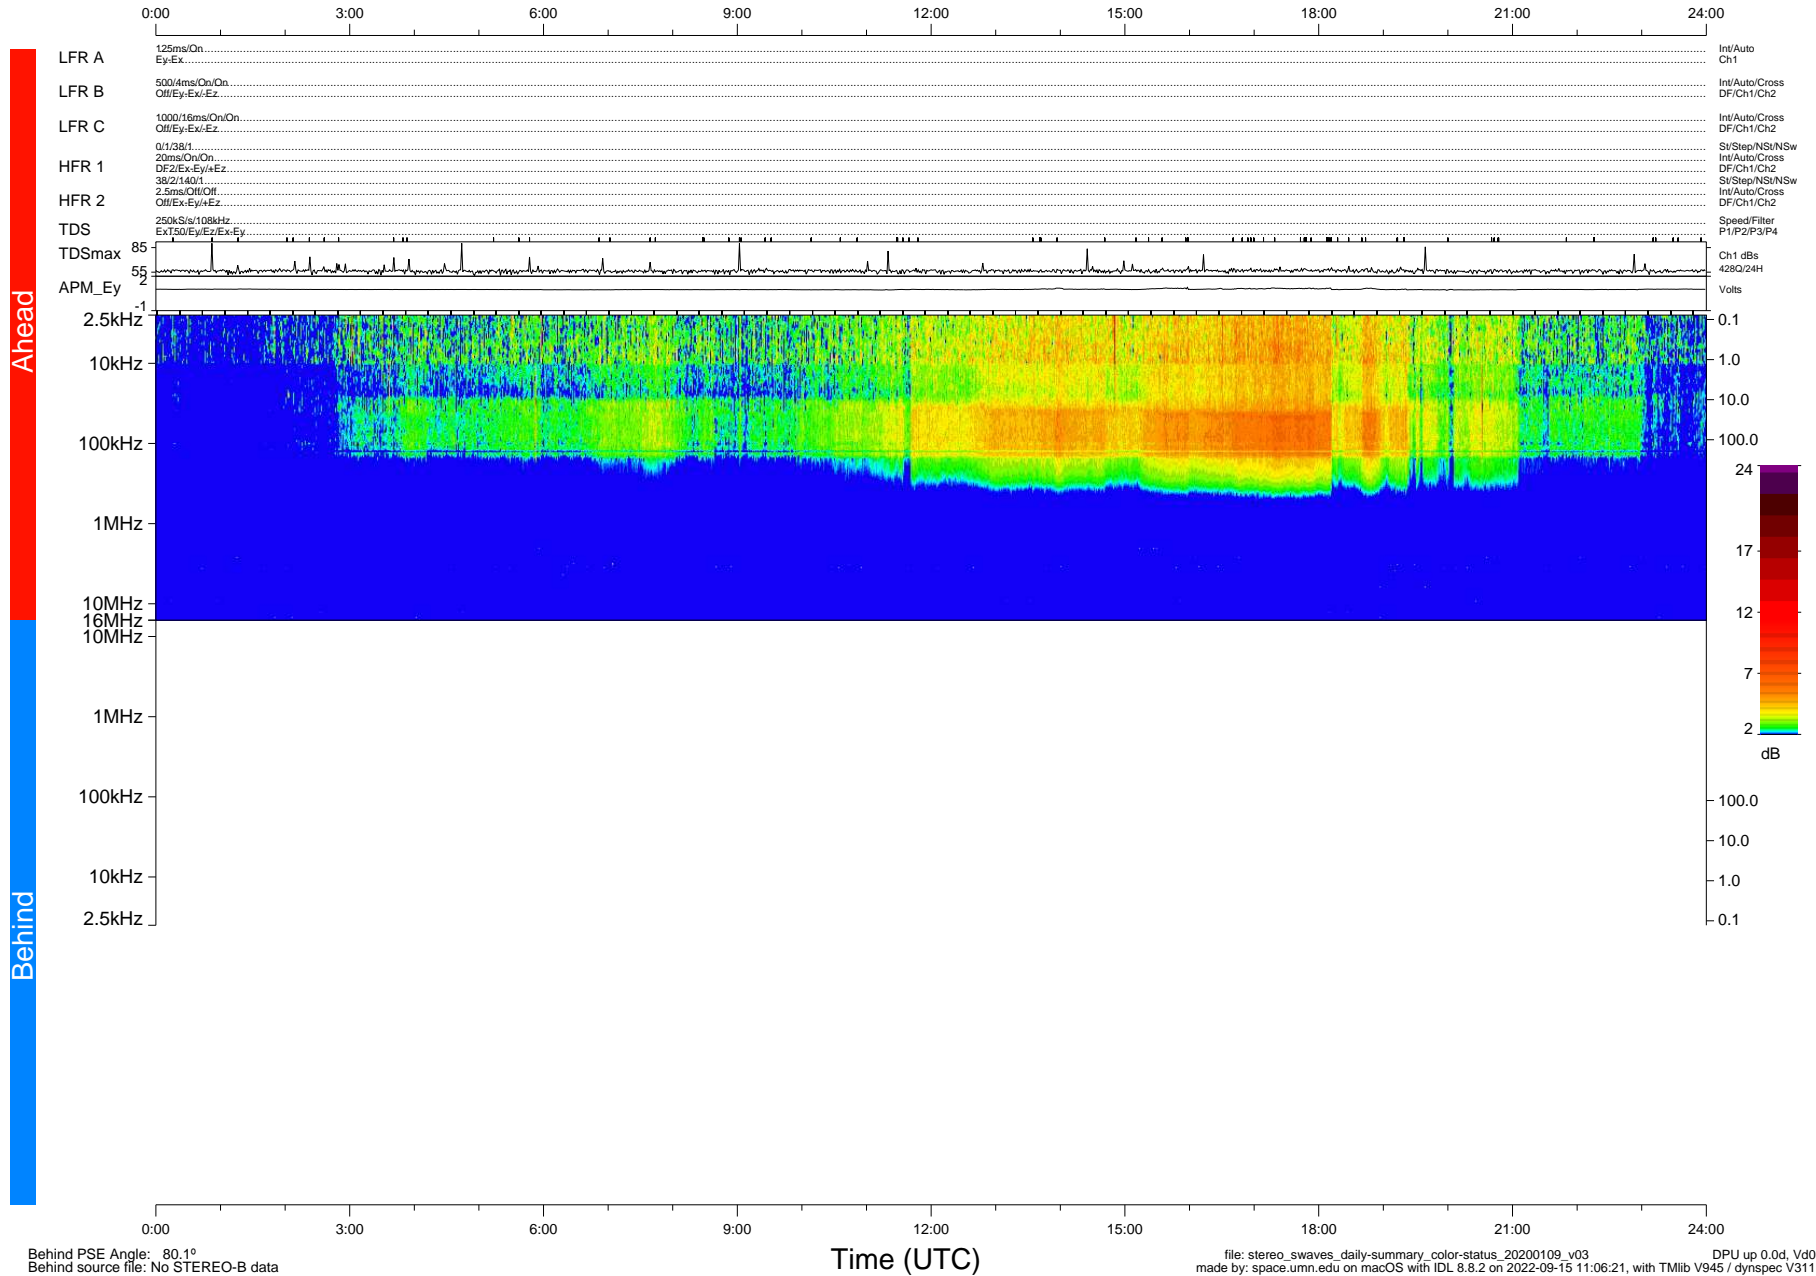

# STEREO/WAVES Daily Summary - 09-Jan-2020 (DOY 009)

Ahead source file: swaves\_ahead\_2020\_009\_1\_05.fin (Recovery: 100.0% HK, 118% Pkts)  
 Ahead PSE Angle: -78.5°

DPU up 1646.9d, V412d32

Behind PSE Angle: 80.1°  
 Behind source file: No STEREO-B data

Time (UTC)

file: stereo\_swaves\_daily-summary\_color-status\_20200109\_v03 DPU up 0.0d, V40  
 made by: space.umn.edu on macOS with IDL 8.8.2 on 2022-09-15 11:06:21, with Tlib V945 / dynspec V311