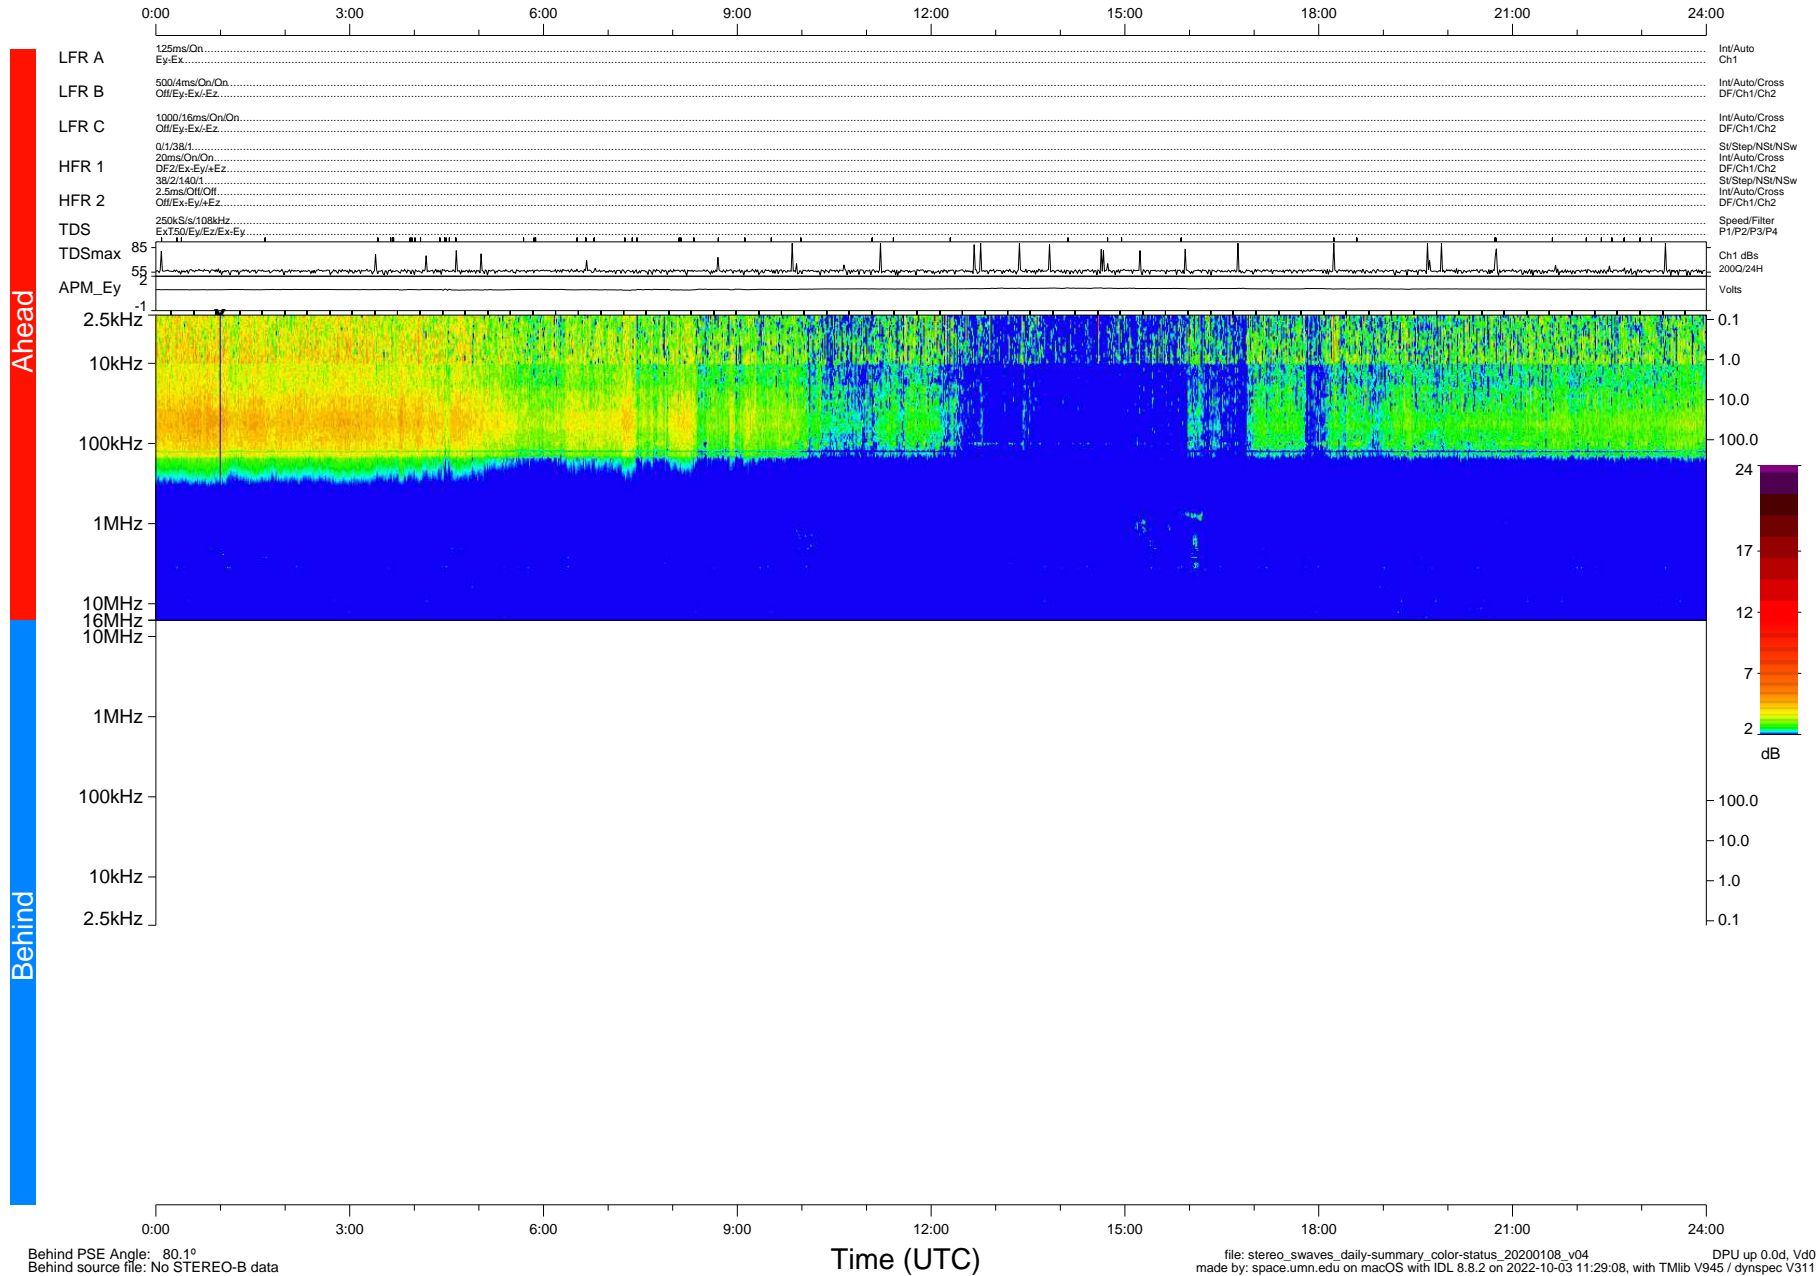

# STEREO/WAVES Daily Summary - 08-Jan-2020 (DOY 008)

Ahead source file: swaves\_ahead\_2020\_008\_1\_05.fin (Recovery: 100.0% HK, 84% Pkts)  
 Ahead PSE Angle: -78.5°

DPU up 1645.9d, V412d32

Behind PSE Angle: 80.1°  
 Behind source file: No STEREO-B data

Time (UTC)

file: stereo\_swaves\_daily-summary\_color-status\_20200108\_v04 DPU up 0.0d, V40  
 made by: space.umn.edu on macOS with IDL 8.8.2 on 2022-10-03 11:29:08, with Tlib V945 / dynspec V311