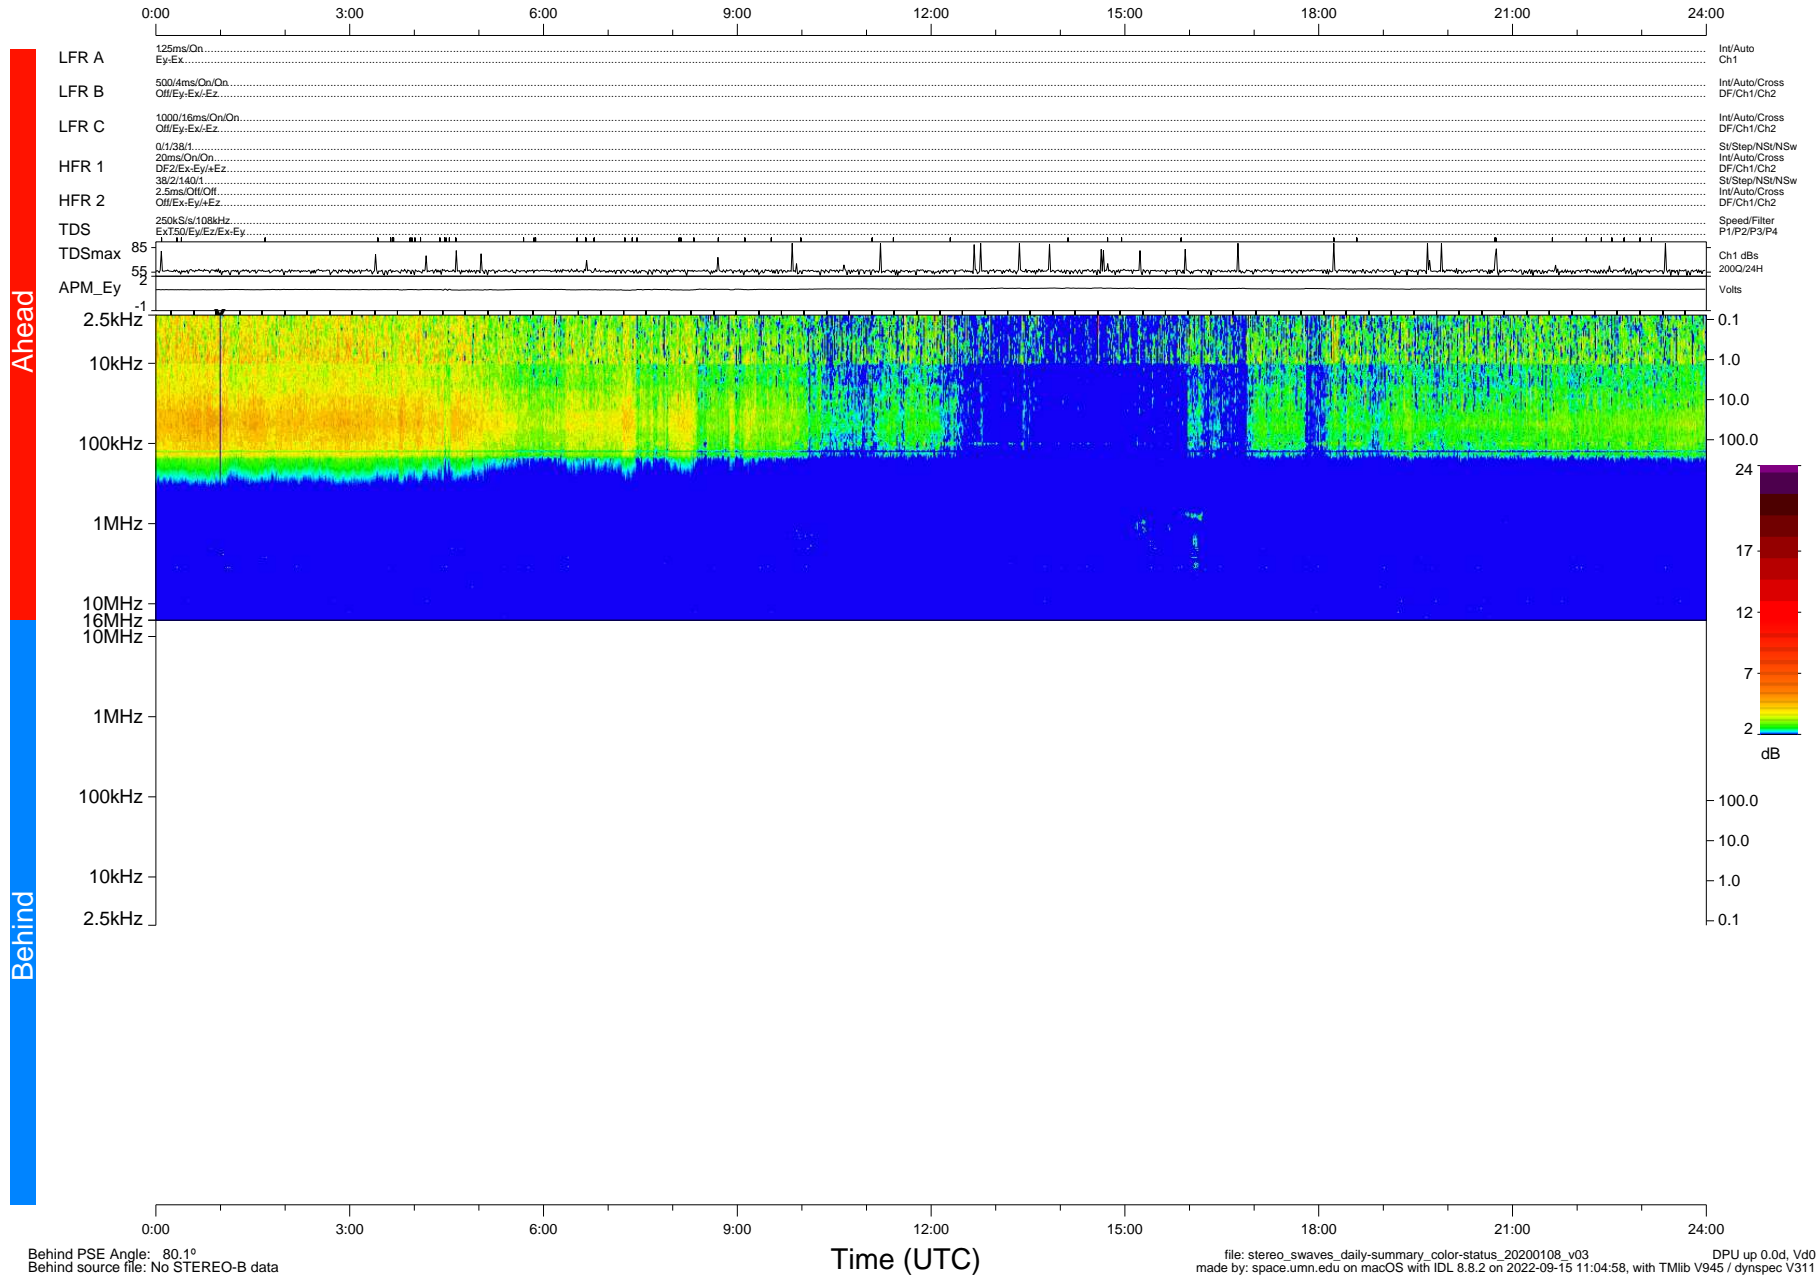

STEREO/WAVES Daily Summary - 08-Jan-2020 (DOY 008)

Ahead source file: swaves_ahead_2020_008_1_05.fin (Recovery: 100.0% HK, 84% Pkts)
 Ahead PSE Angle: -78.5°

DPU up 1645.9d, V412d32

Behind PSE Angle: 80.1°
 Behind source file: No STEREO-B data

Time (UTC)

file: stereo_swaves_daily-summary_color-status_20200108_v03 DPU up 0.0d, V40
 made by: space.umn.edu on macOS with IDL 8.8.2 on 2022-09-15 11:04:58, with Tlib V945 / dynspec V311