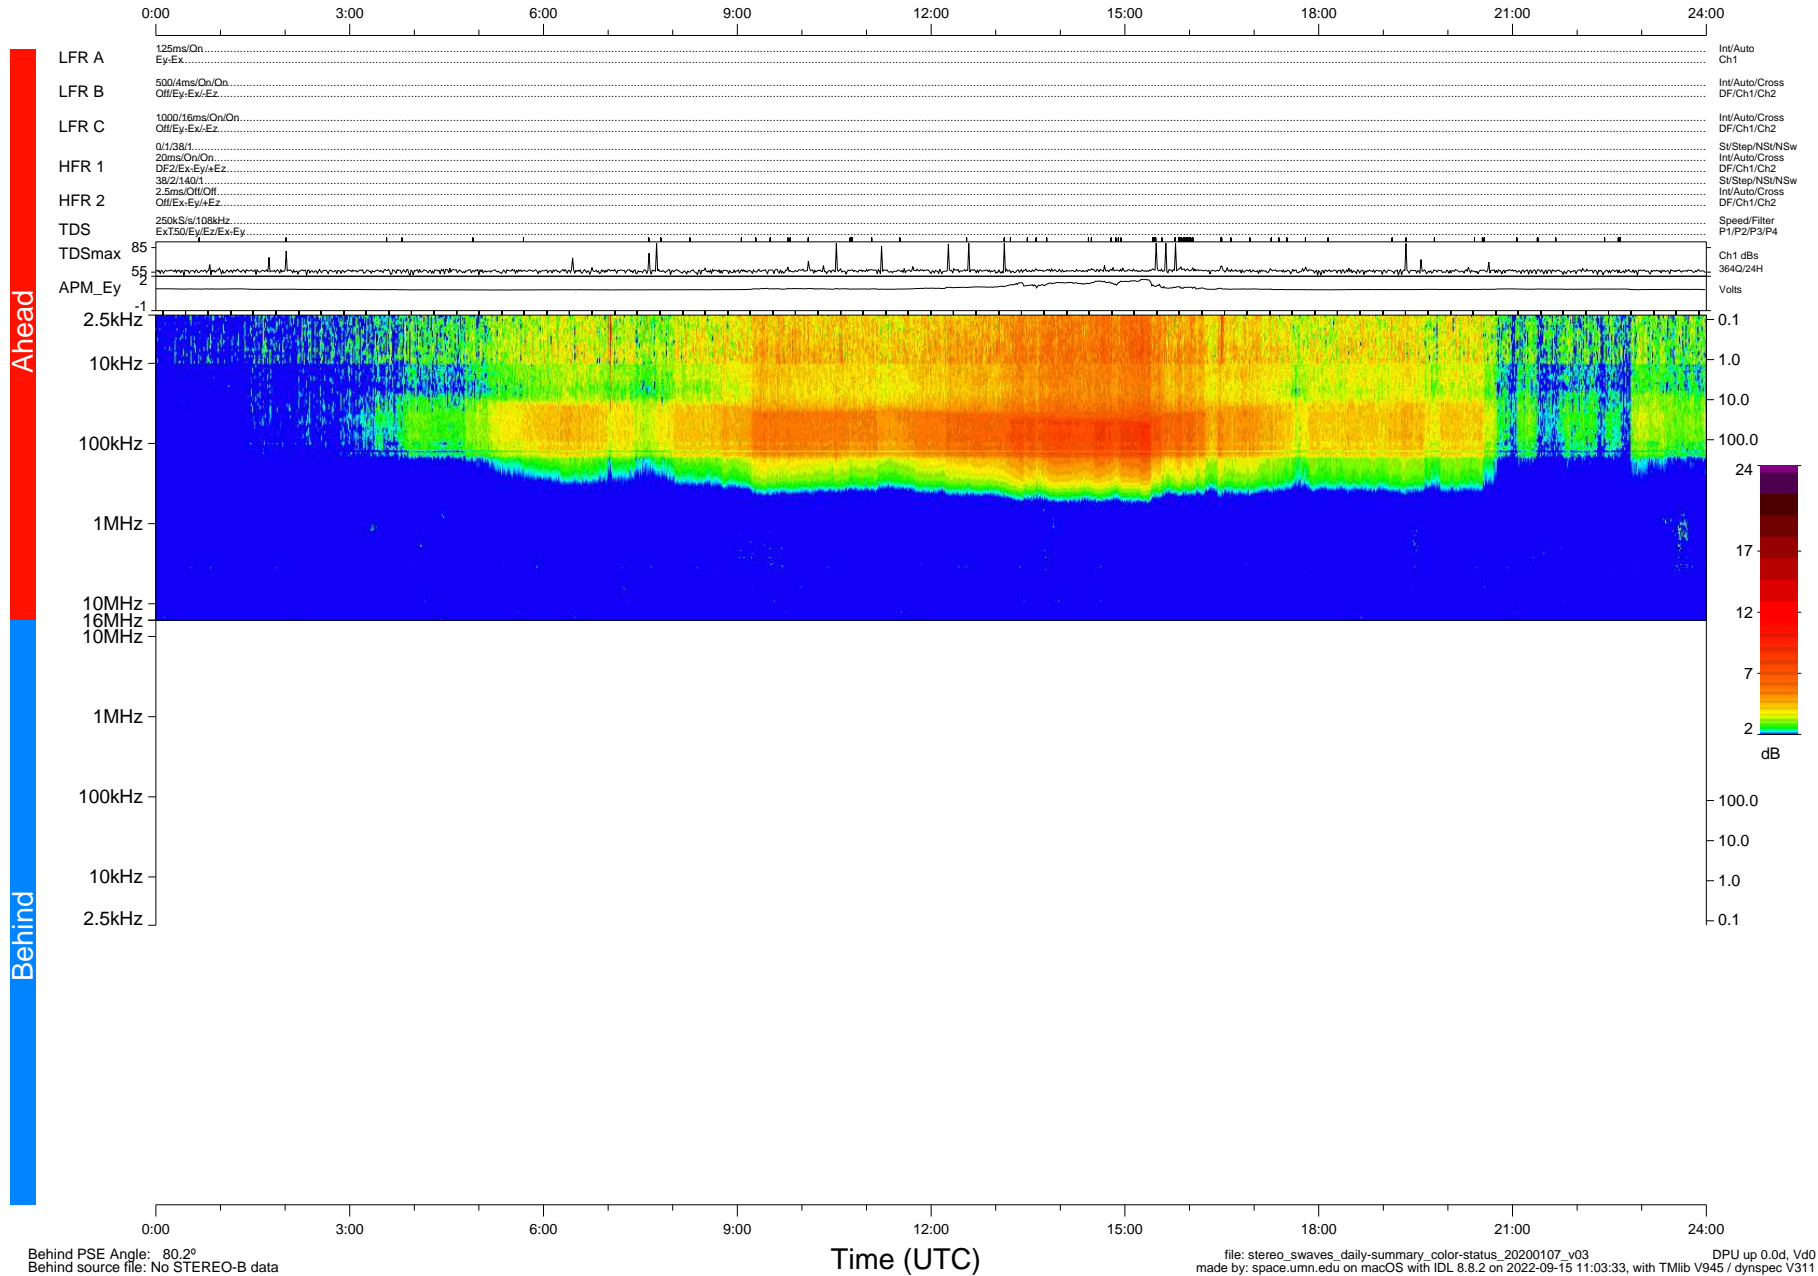

STEREO/WAVES Daily Summary - 07-Jan-2020 (DOY 007)

Ahead source file: swaves_ahead_2020_007_1_05.fin (Recovery: 100.0% HK, 108% Pkts)
 Ahead PSE Angle: -78.5°

DPU up 1644.9d, V412d32

Behind PSE Angle: 80.2°
 Behind source file: No STEREO-B data

Time (UTC)

file: stereo_swaves_daily-summary_color-status_20200107_v03 DPU up 0.0d, Vd0
 made by: space.umn.edu on macOS with IDL 8.8.2 on 2022-09-15 11:03:33, with TLib V945 / dynspec V311