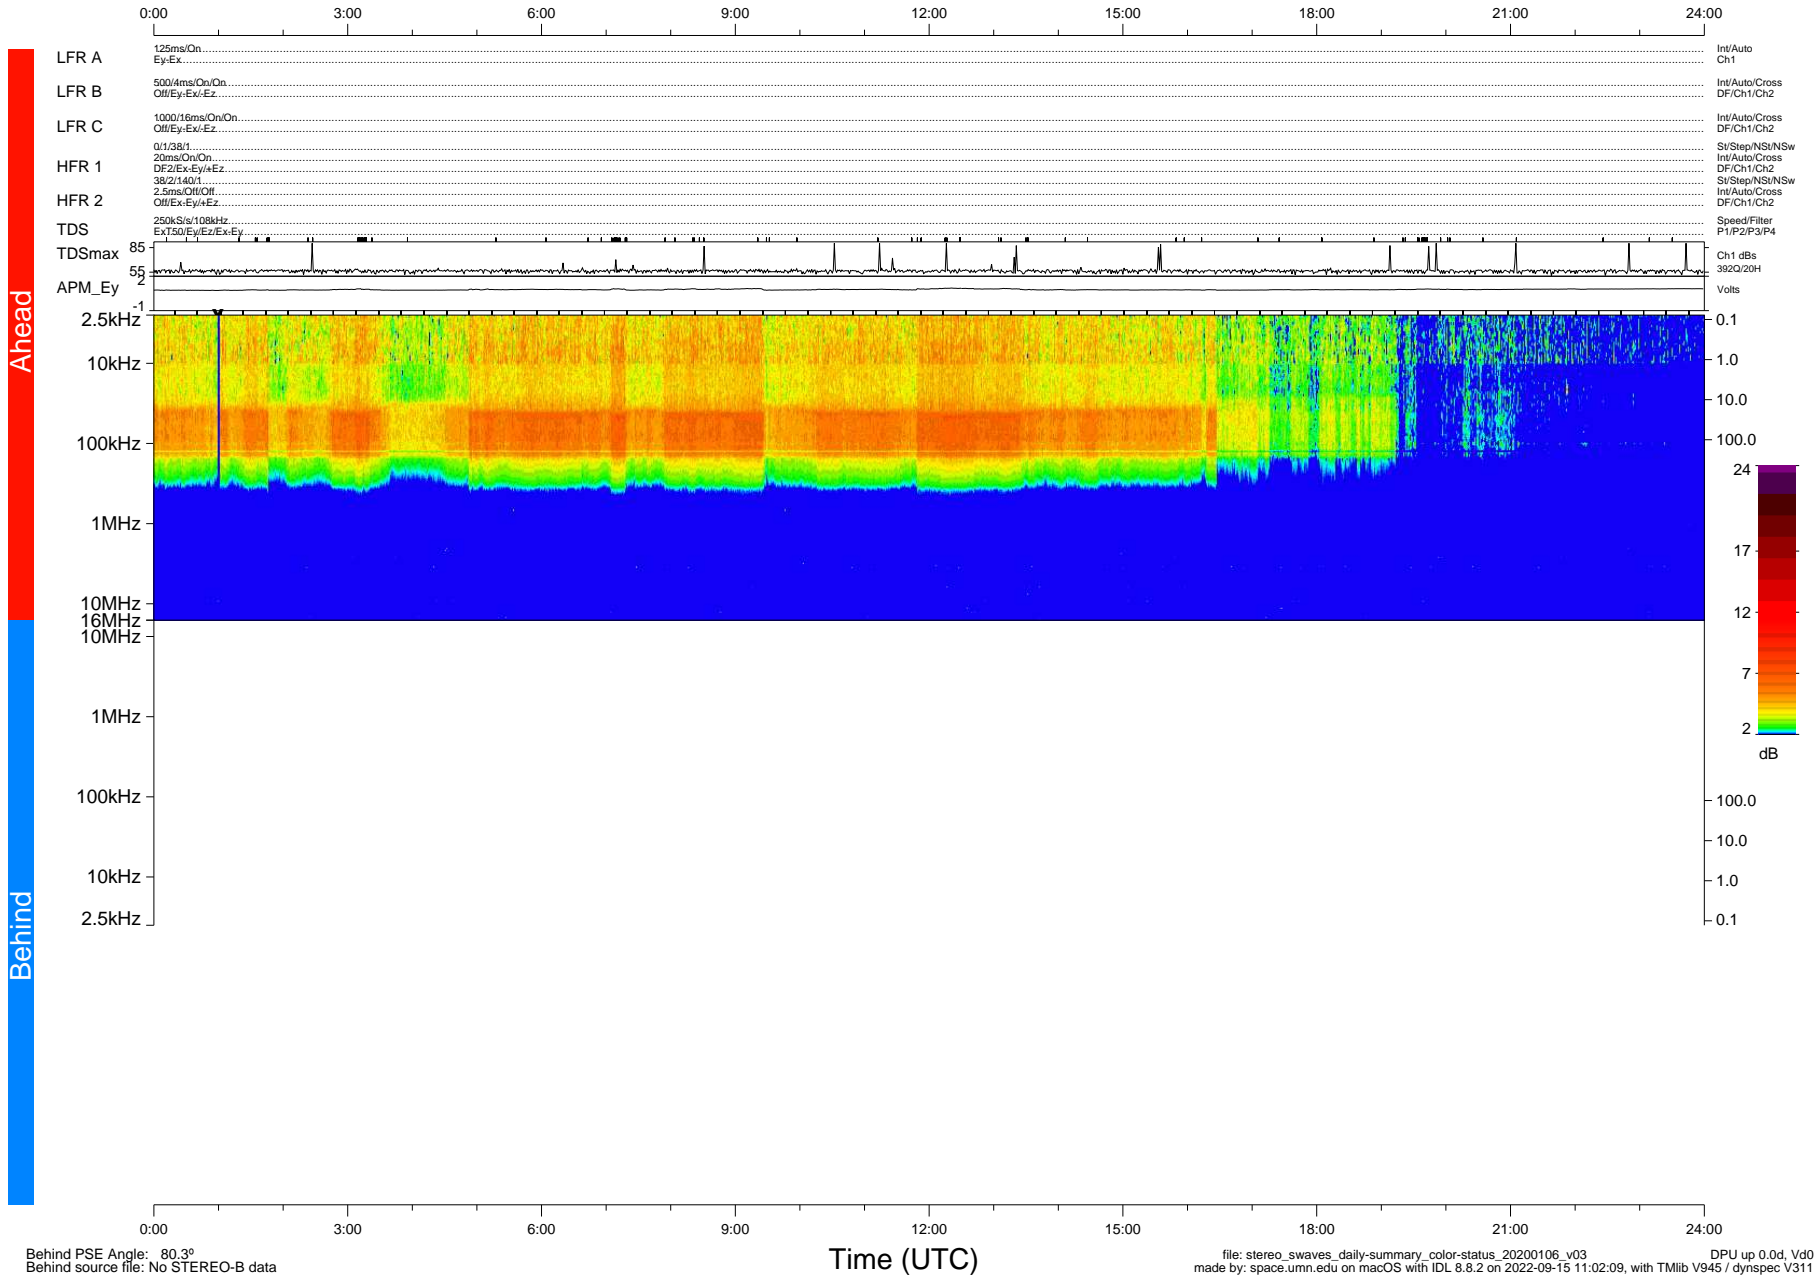

STEREO/WAVES Daily Summary - 06-Jan-2020 (DOY 006)

Ahead source file: swaves_ahead_2020_006_1_05.fin (Recovery: 100.0% HK, 112% Pkts)
Ahead PSE Angle: -78.5°

DPU up 1643.9d, V412d32

Behind PSE Angle: 80.3°
Behind source file: No STEREO-B data

file: stereo_swaves_daily-summary_color-status_20200106_v03
made by: space.umn.edu on macOS with IDL 8.8.2 on 2022-09-15 11:02:09, with Tlib V945 / dynspec V311
DPU up 0.0d, Vd0