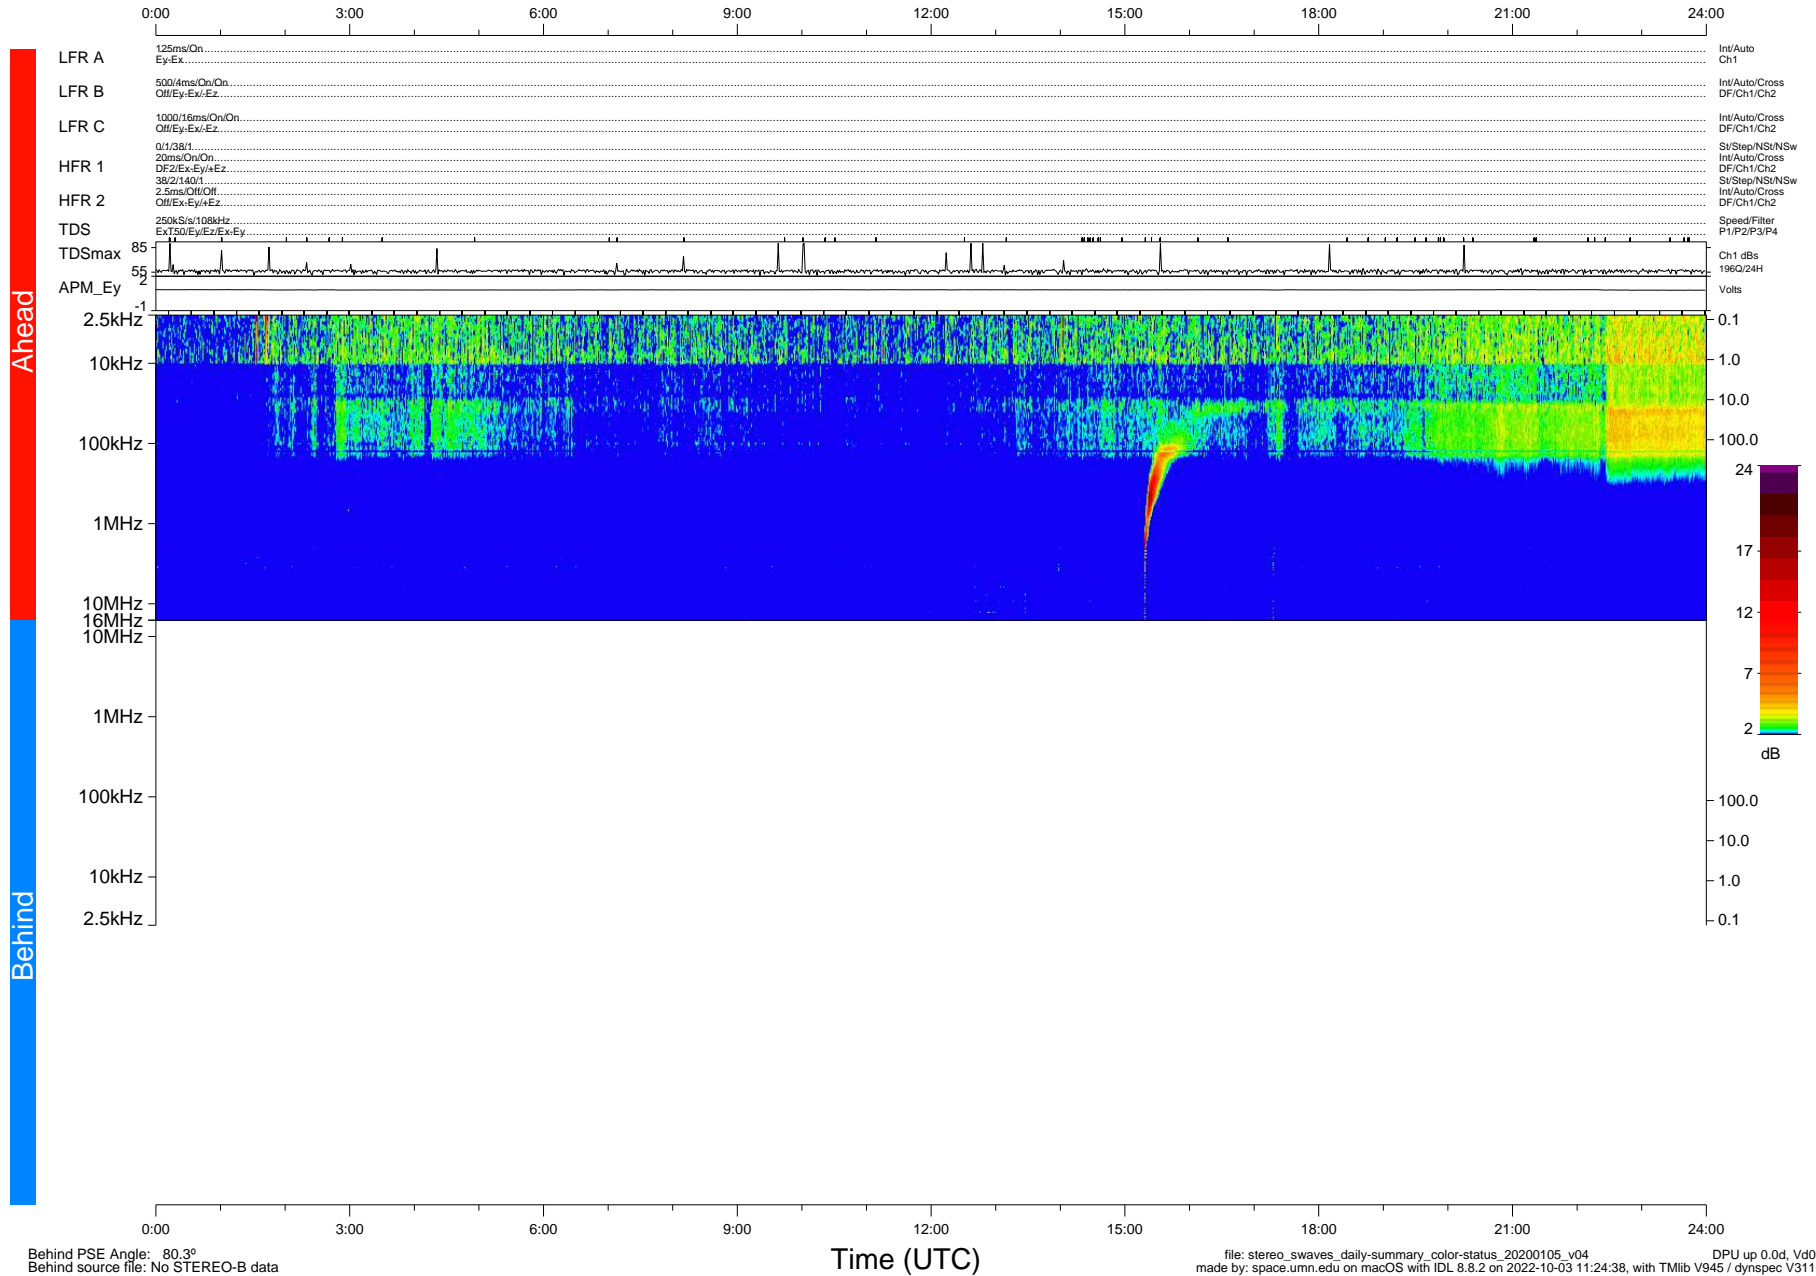

# STEREO/WAVES Daily Summary - 05-Jan-2020 (DOY 005)

Ahead source file: swaves\_ahead\_2020\_005\_1\_05.fin (Recovery: 100.0% HK, 84% Pkts)  
 Ahead PSE Angle: -78.6°

DPU up 1642.9d, V412d32

Behind PSE Angle: 80.3°  
 Behind source file: No STEREO-B data

file: stereo\_swaves\_daily-summary\_color-status\_20200105\_v04  
 made by: space.umn.edu on macOS with IDL 8.8.2 on 2022-10-03 11:24:38, with TLib V945 / dynspec V311  
 DPU up 0.0d, Vd0