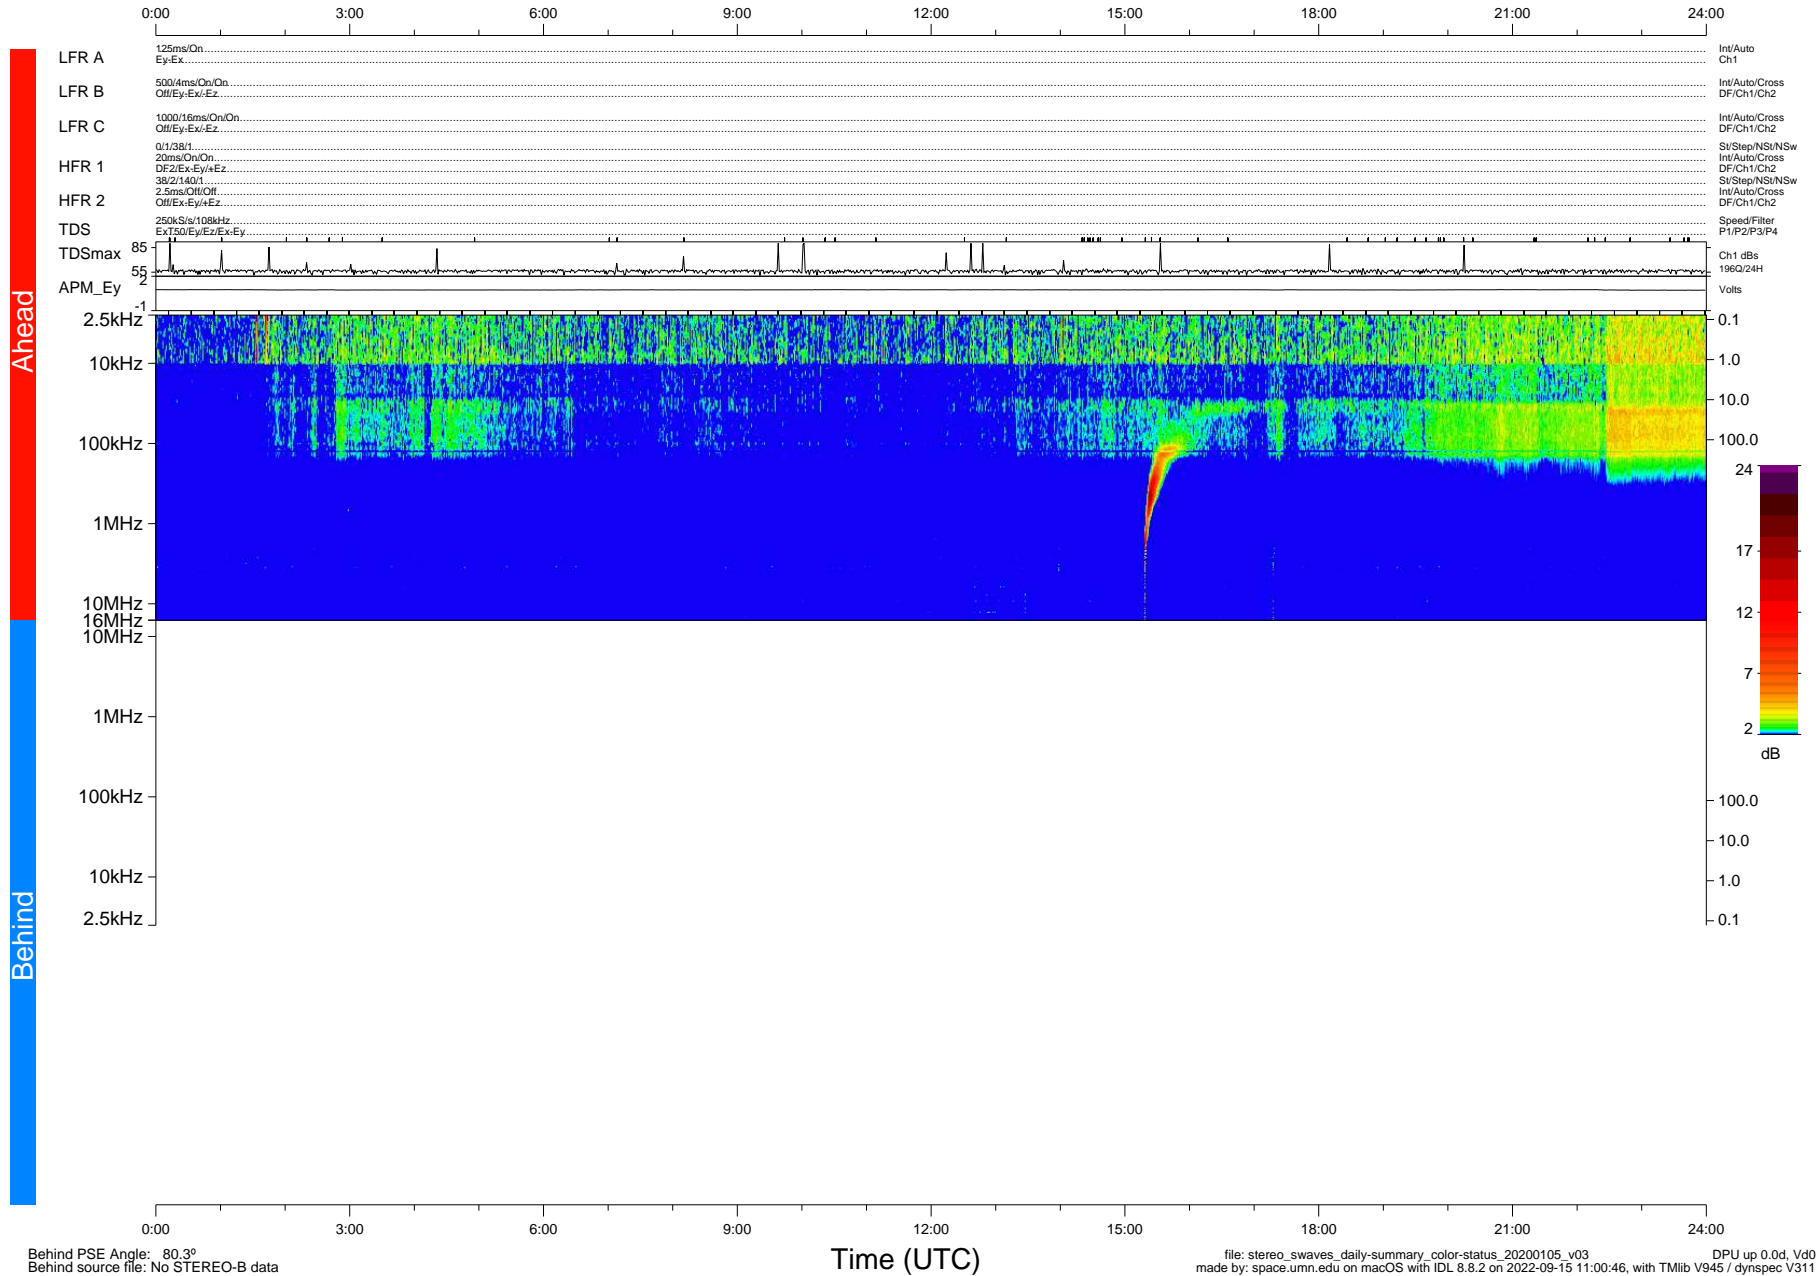

# STEREO/WAVES Daily Summary - 05-Jan-2020 (DOY 005)

Ahead source file: swaves\_ahead\_2020\_005\_1\_05.fin (Recovery: 100.0% HK, 84% Pkts)  
 Ahead PSE Angle: -78.6°

DPU up 1642.9d, V412d32

Behind PSE Angle: 80.3°  
 Behind source file: No STEREO-B data

Time (UTC)

file: stereo\_swaves\_daily-summary\_color-status\_20200105\_v03 DPU up 0.0d, Vd0  
 made by: space.umn.edu on macOS with IDL 8.8.2 on 2022-09-15 11:00:46, with Tlib V945 / dynspec V311