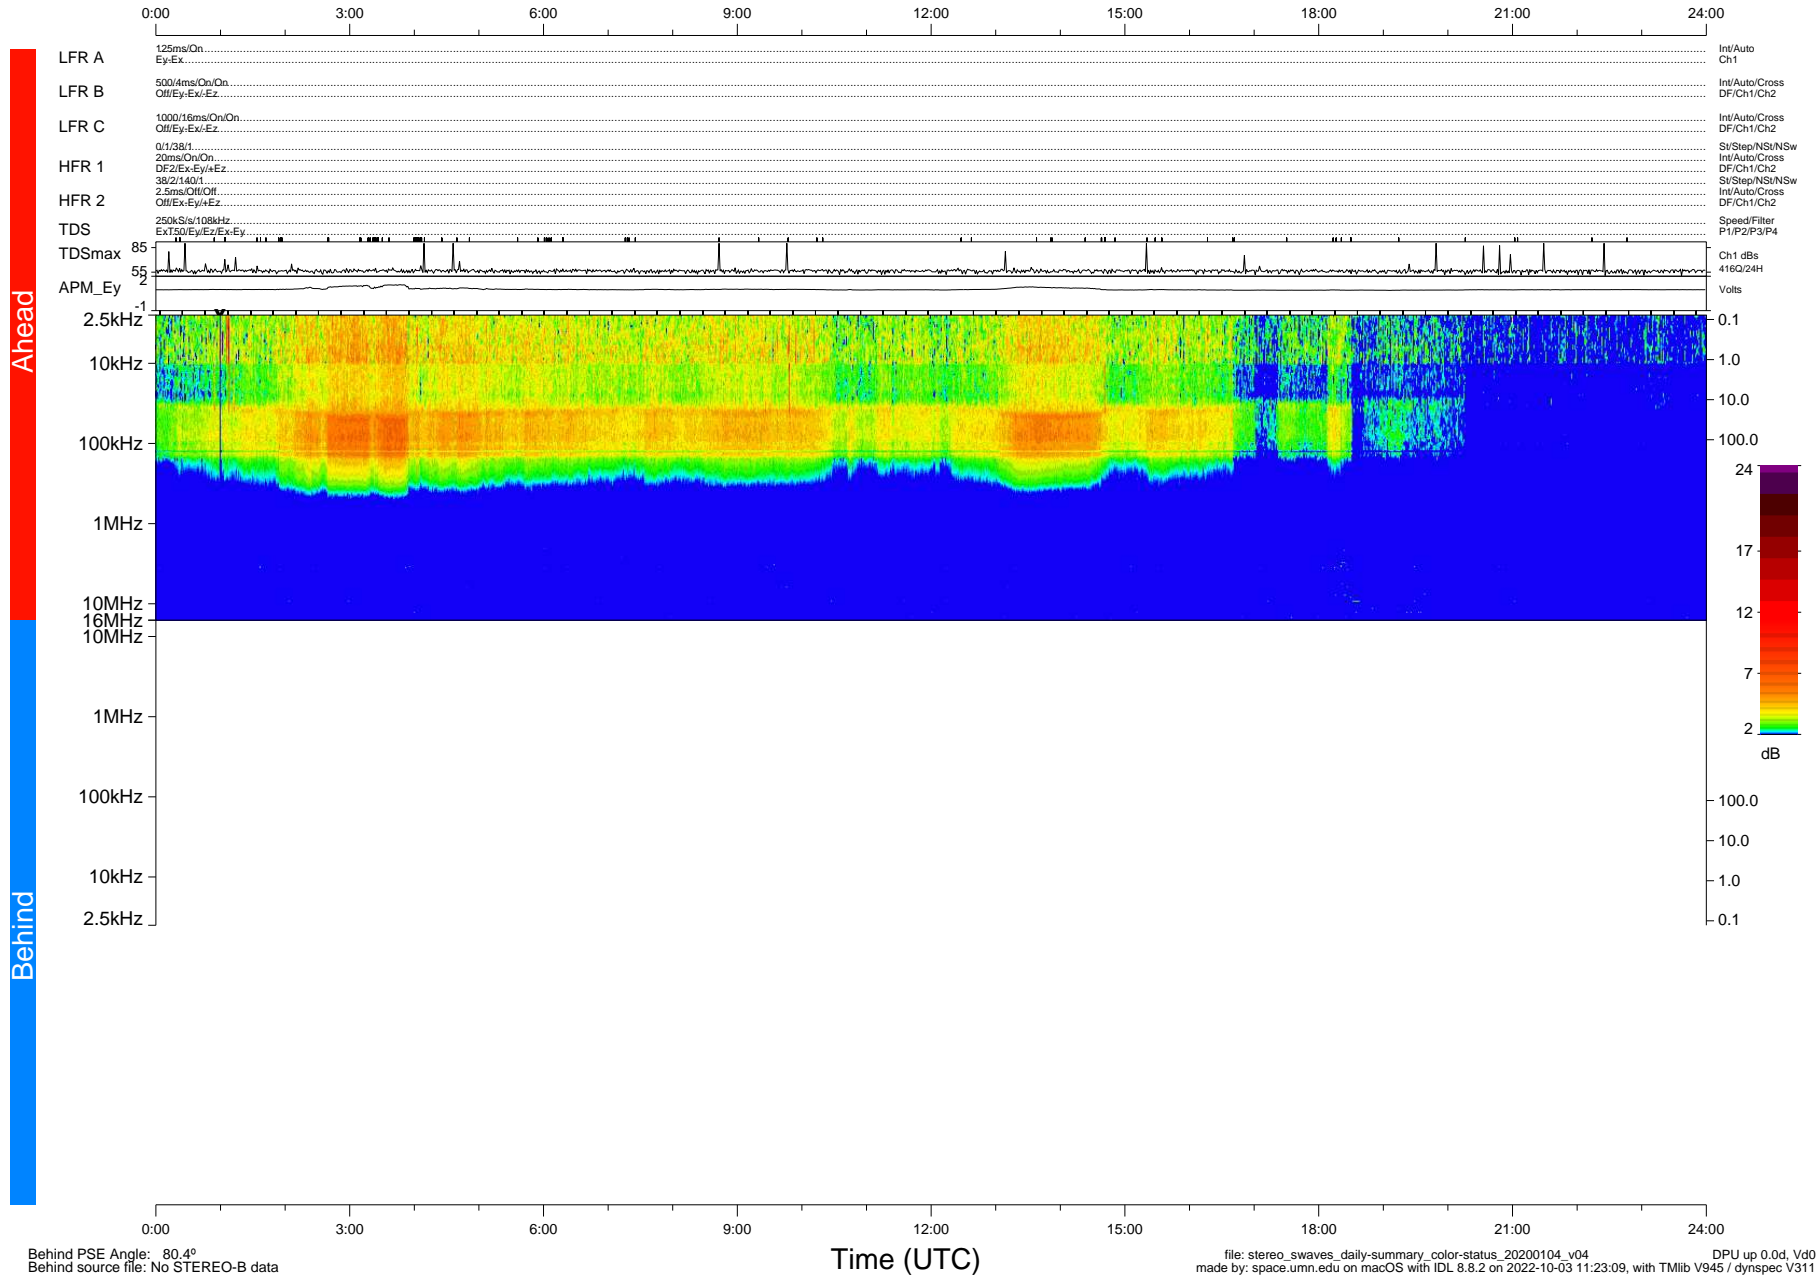

# STEREO/WAVES Daily Summary - 04-Jan-2020 (DOY 004)

Ahead source file: swaves\_ahead\_2020\_004\_1\_05.fin (Recovery: 100.0% HK, 116% Pkts)  
 Ahead PSE Angle: -78.6°

DPU up 1641.9d, V412d32

Behind PSE Angle: 80.4°  
 Behind source file: No STEREO-B data

Time (UTC)

file: stereo\_swaves\_daily-summary\_color-status\_20200104\_v04 DPU up 0.0d, Vd0  
 made by: space.umn.edu on macOS with IDL 8.8.2 on 2022-10-03 11:23:09, with Tlib V945 / dynspec V311