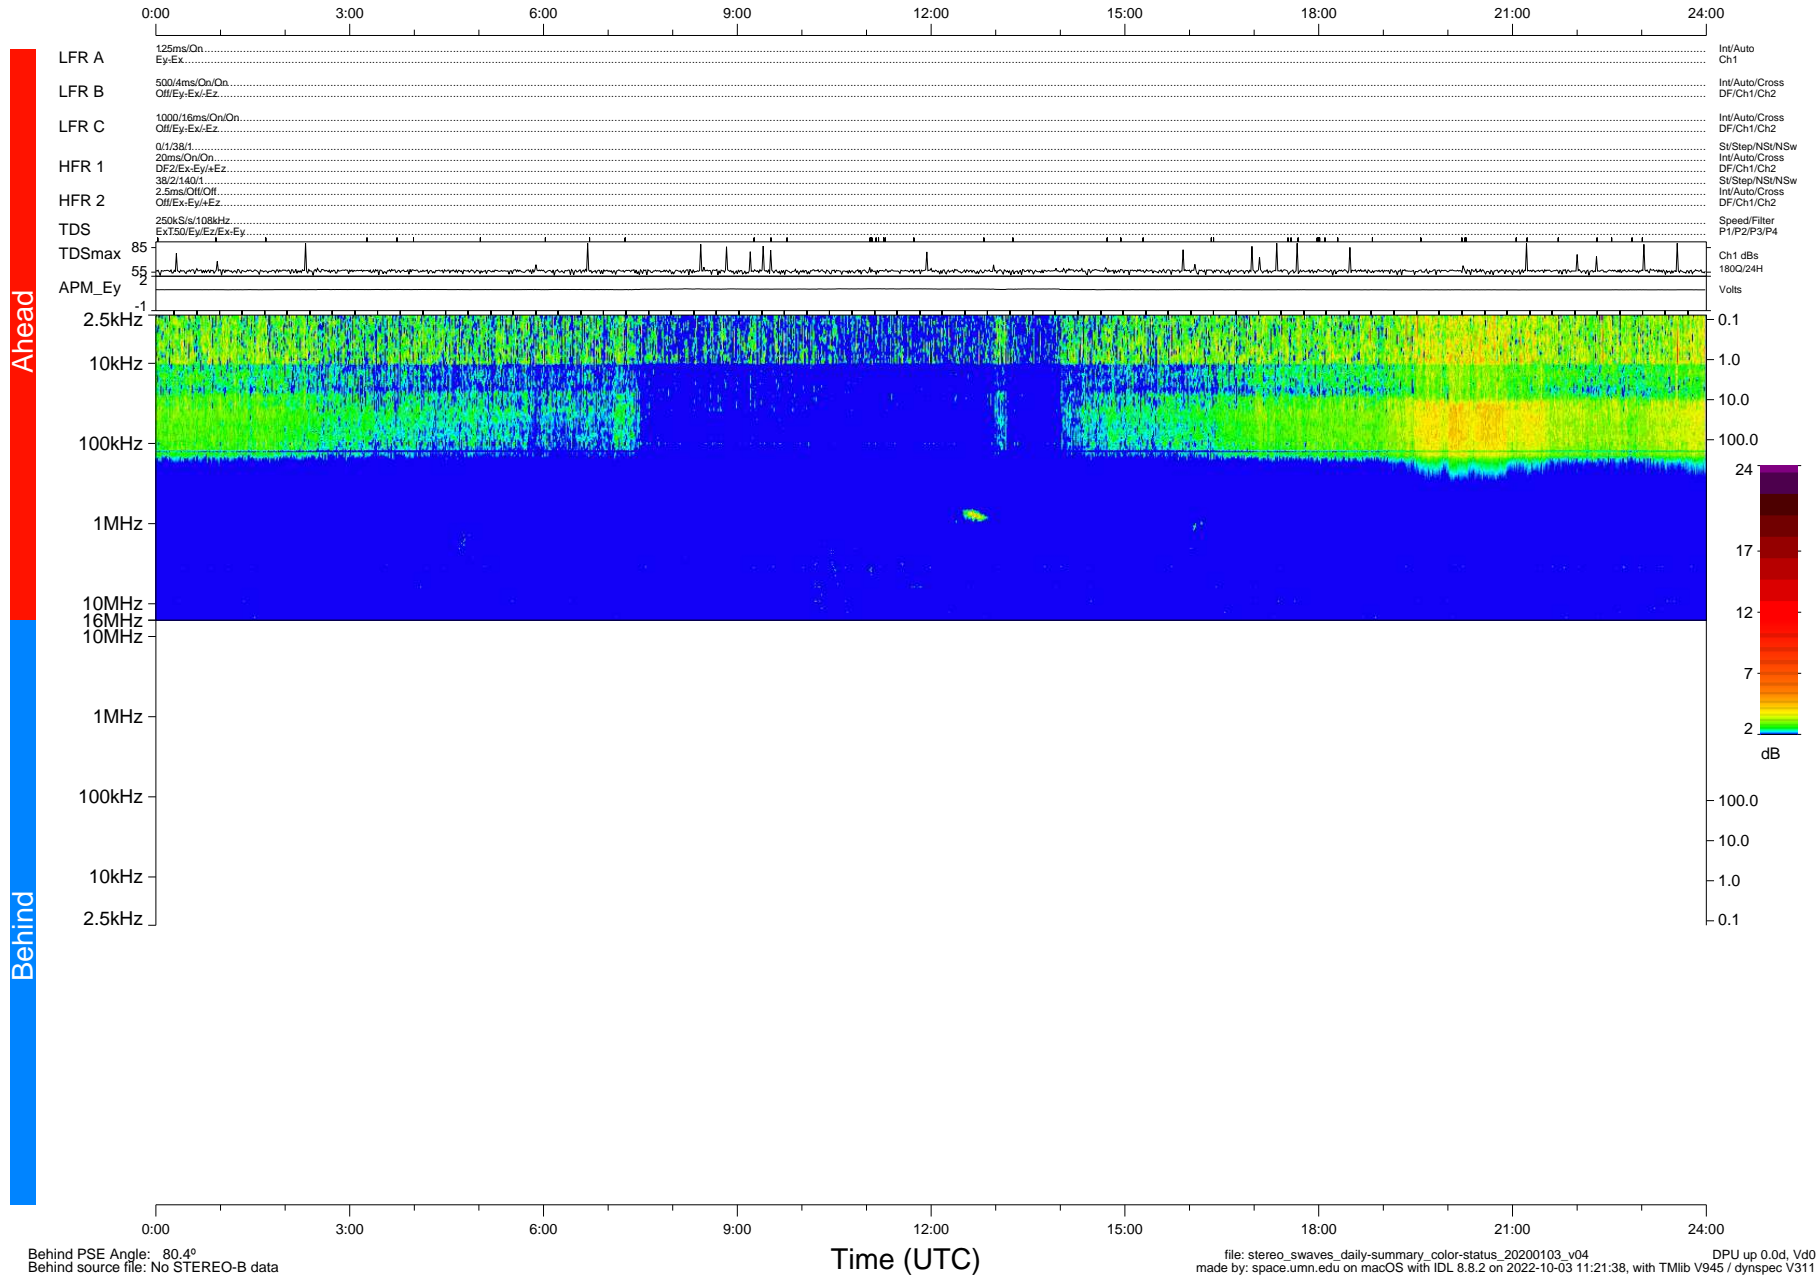

STEREO/WAVES Daily Summary - 03-Jan-2020 (DOY 003)

Ahead source file: swaves_ahead_2020_003_1_05.fin (Recovery: 100.0% HK, 81% Pkts)
Ahead PSE Angle: -78.7°

DPU up 1640.9d, V412d32

Behind PSE Angle: 80.4°
Behind source file: No STEREO-B data

Time (UTC)