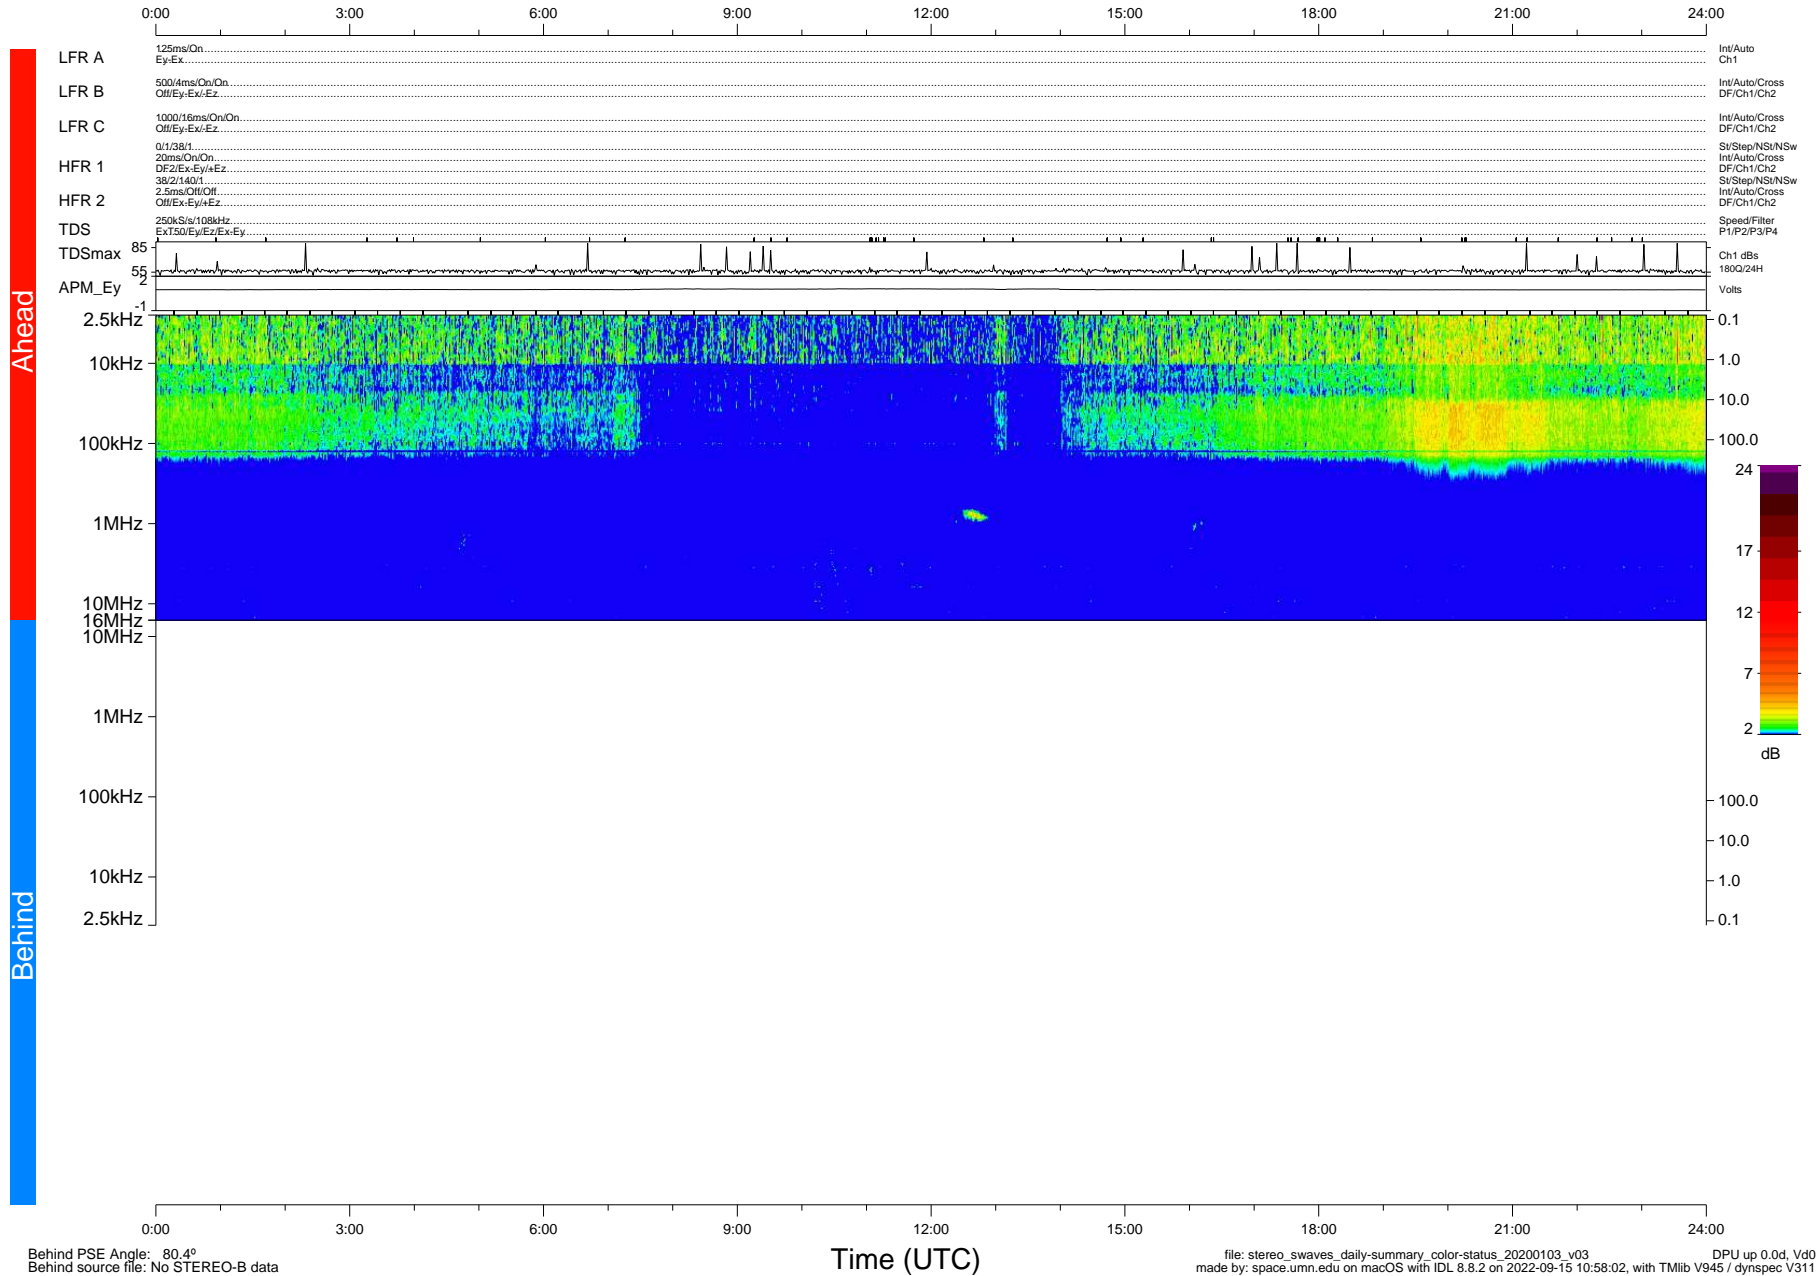

STEREO/WAVES Daily Summary - 03-Jan-2020 (DOY 003)

Ahead source file: swaves_ahead_2020_003_1_05.fin (Recovery: 100.0% HK, 81% Pkts)
 Ahead PSE Angle: -78.7°

DPU up 1640.9d, V412d32

Behind PSE Angle: 80.4°
 Behind source file: No STEREO-B data

file: stereo_swaves_daily-summary_color-status_20200103_v03
 made by: space.umn.edu on macOS with IDL 8.8.2 on 2022-09-15 10:58:02, with Tlib V945 / dynspec V311
 DPU up 0.0d, Vd0