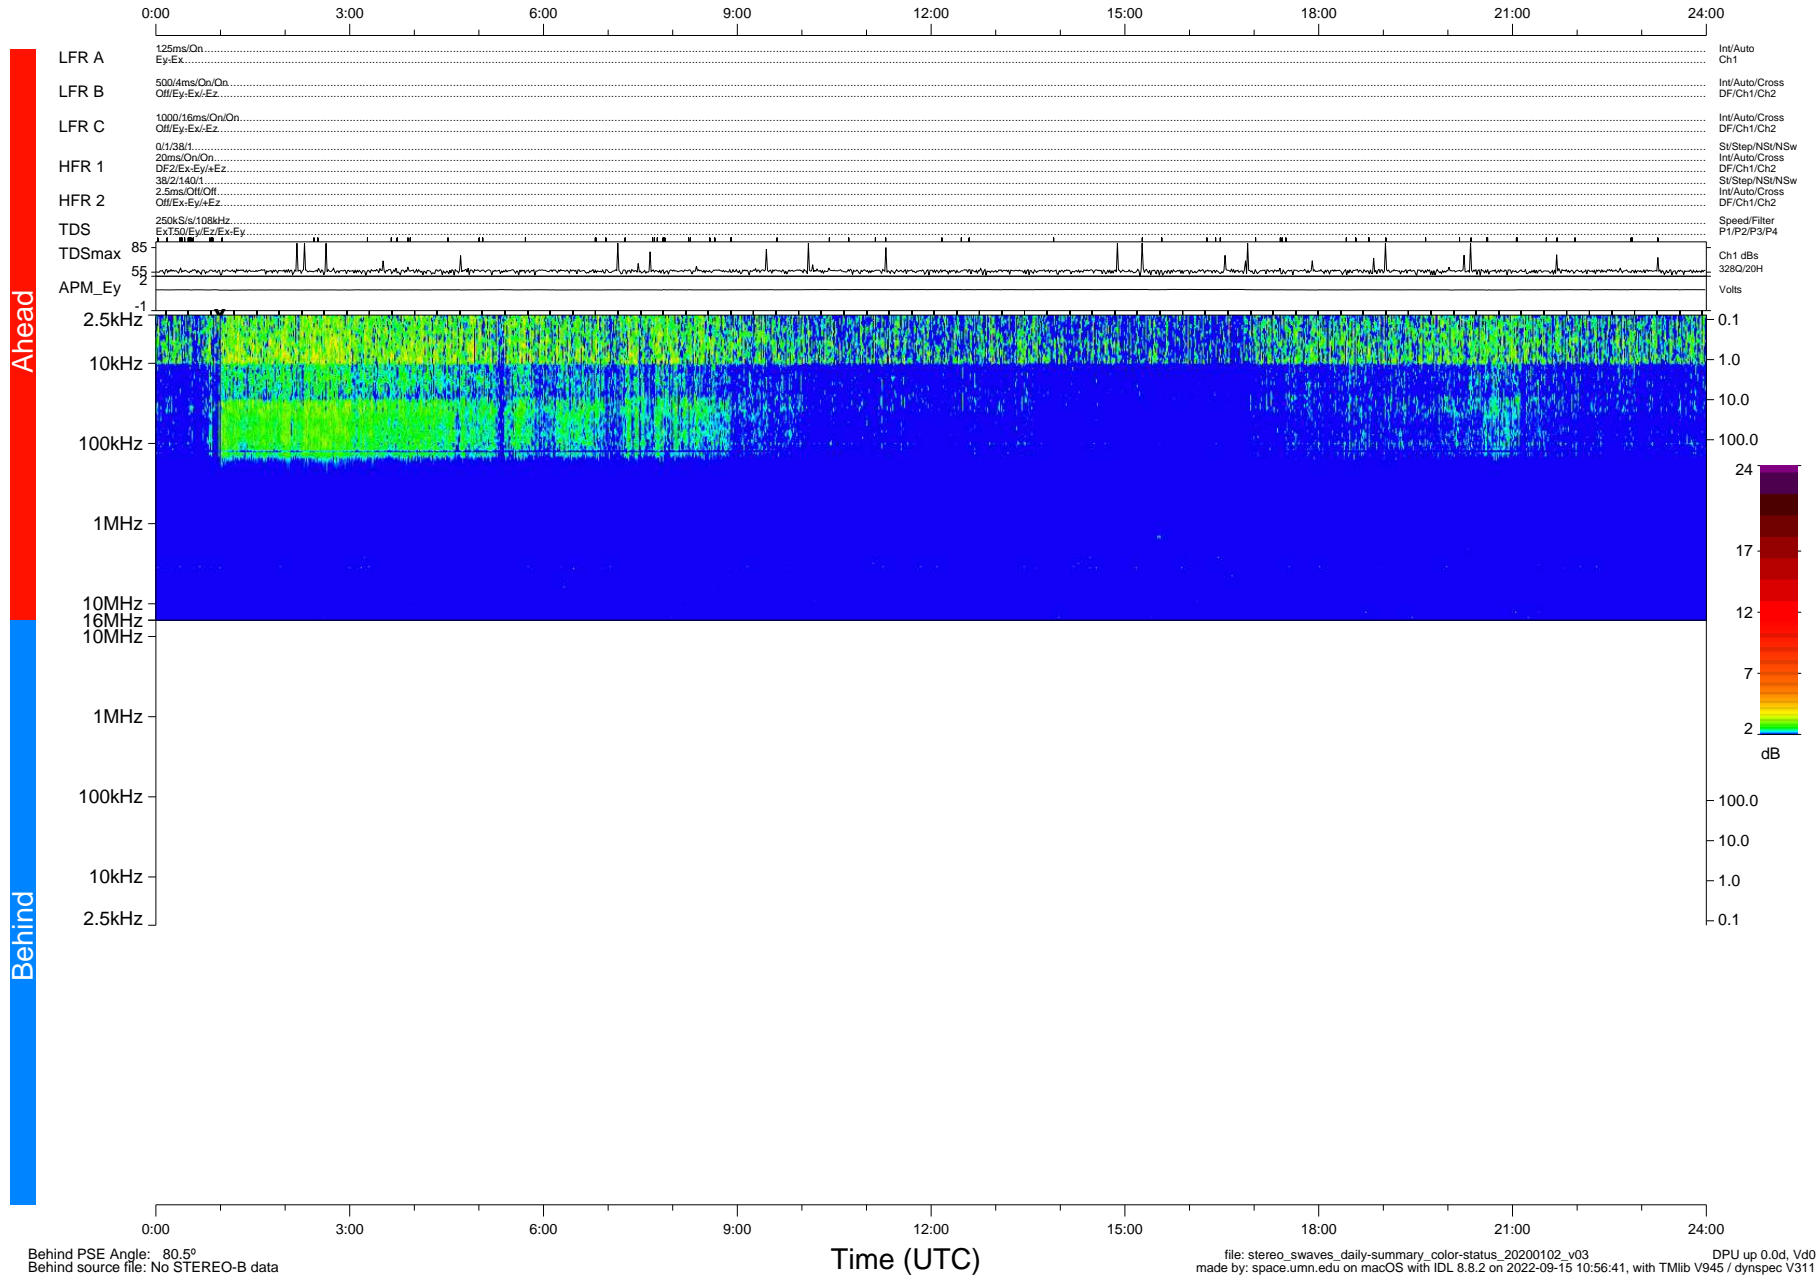

STEREO/WAVES Daily Summary - 02-Jan-2020 (DOY 002)

Ahead source file: swaves_ahead_2020_002_1_05.fin (Recovery: 100.0% HK, 102% Pkts)
 Ahead PSE Angle: -78.6°

DPU up 1639.9d, V412d32

Behind PSE Angle: 80.5°
 Behind source file: No STEREO-B data

file: stereo_swaves_daily-summary_color-status_20200102_v03
 made by: space.umn.edu on macOS with IDL 8.8.2 on 2022-09-15 10:56:41, with TLib V945 / dynspec V311
 DPU up 0.0d, Vd0