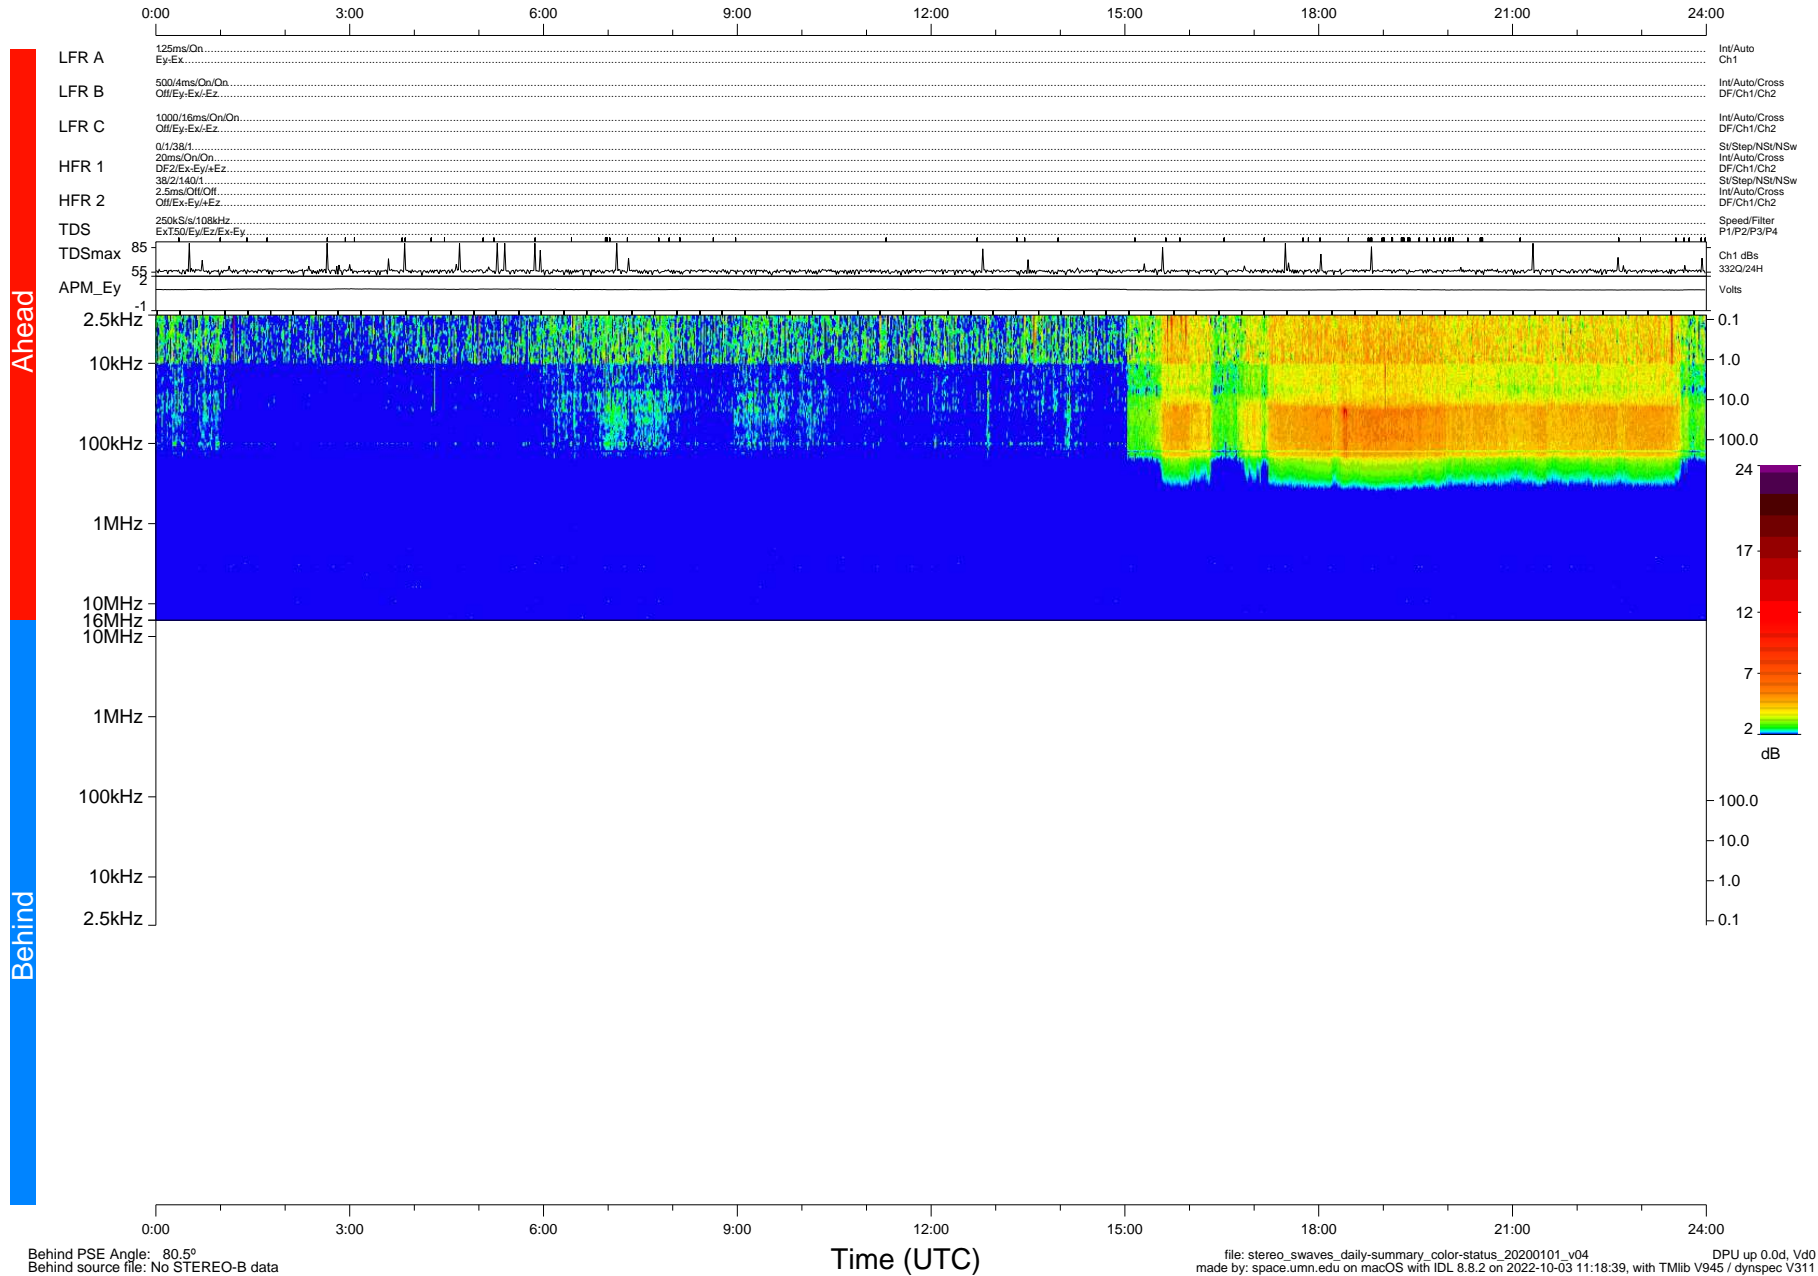

STEREO/WAVES Daily Summary - 01-Jan-2020 (DOY 001)

Ahead source file: swaves_ahead_2020_001_1_05.fin (Recovery: 100.0% HK, 104% Pkts)
 Ahead PSE Angle: -78.7°

DPU up 1638.9d, V412d32

Behind PSE Angle: 80.5°
 Behind source file: No STEREO-B data

Time (UTC)

file: stereo_swaves_daily-summary_color-status_20200101_v04 DPU up 0.0d, Vd0
 made by: space.umn.edu on macOS with IDL 8.8.2 on 2022-10-03 11:18:39, with Tlib V945 / dynspec V311