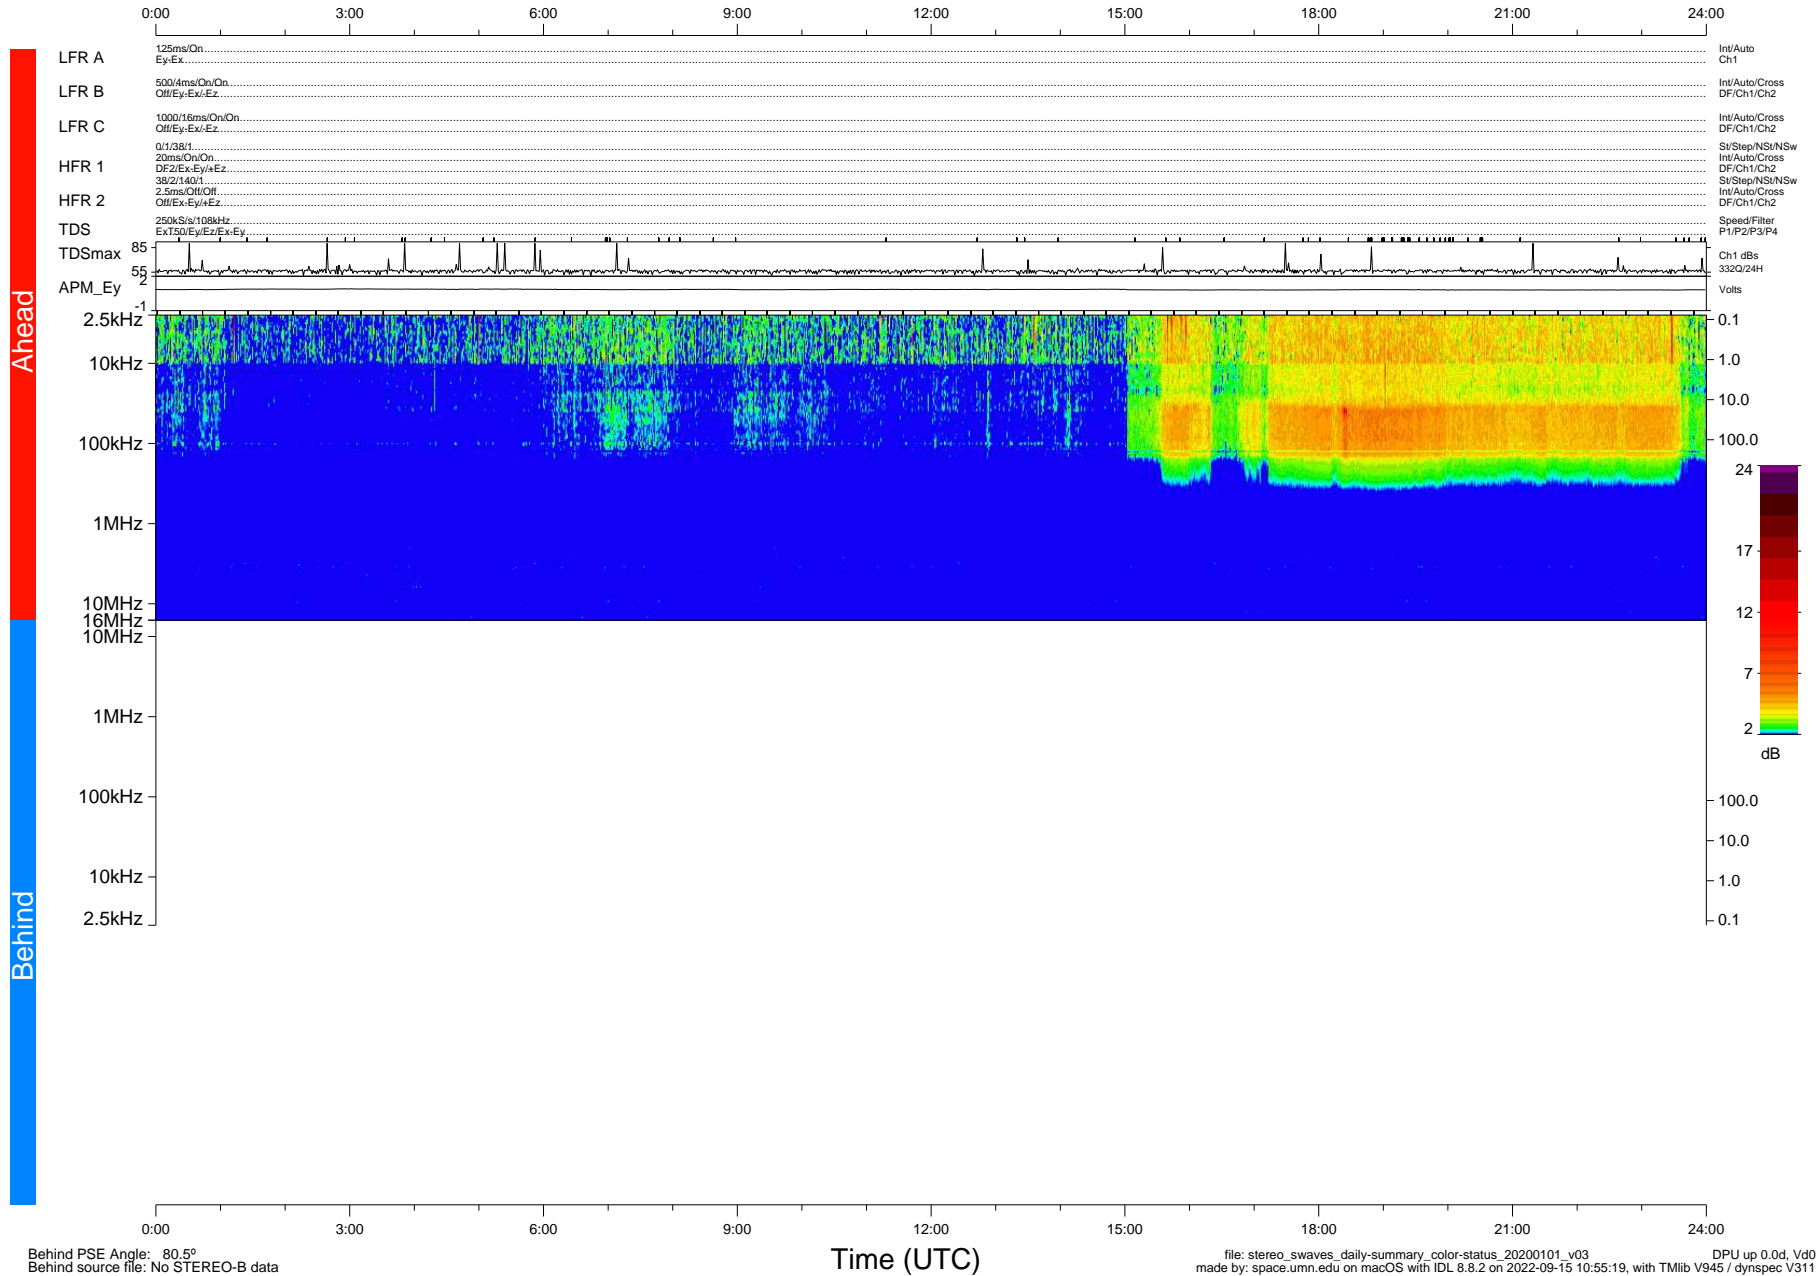

STEREO/WAVES Daily Summary - 01-Jan-2020 (DOY 001)

Ahead source file: swaves_ahead_2020_001_1_05.fin (Recovery: 100.0% HK, 104% Pkts)
 Ahead PSE Angle: -78.7°

DPU up 1638.9d, V412d32

Behind PSE Angle: 80.5°
 Behind source file: No STEREO-B data

file: stereo_swaves_daily-summary_color-status_20200101_v03
 made by: space.umn.edu on macOS with IDL 8.8.2 on 2022-09-15 10:55:19, with Tlib V945 / dynspec V311
 DPU up 0.0d, Vd0