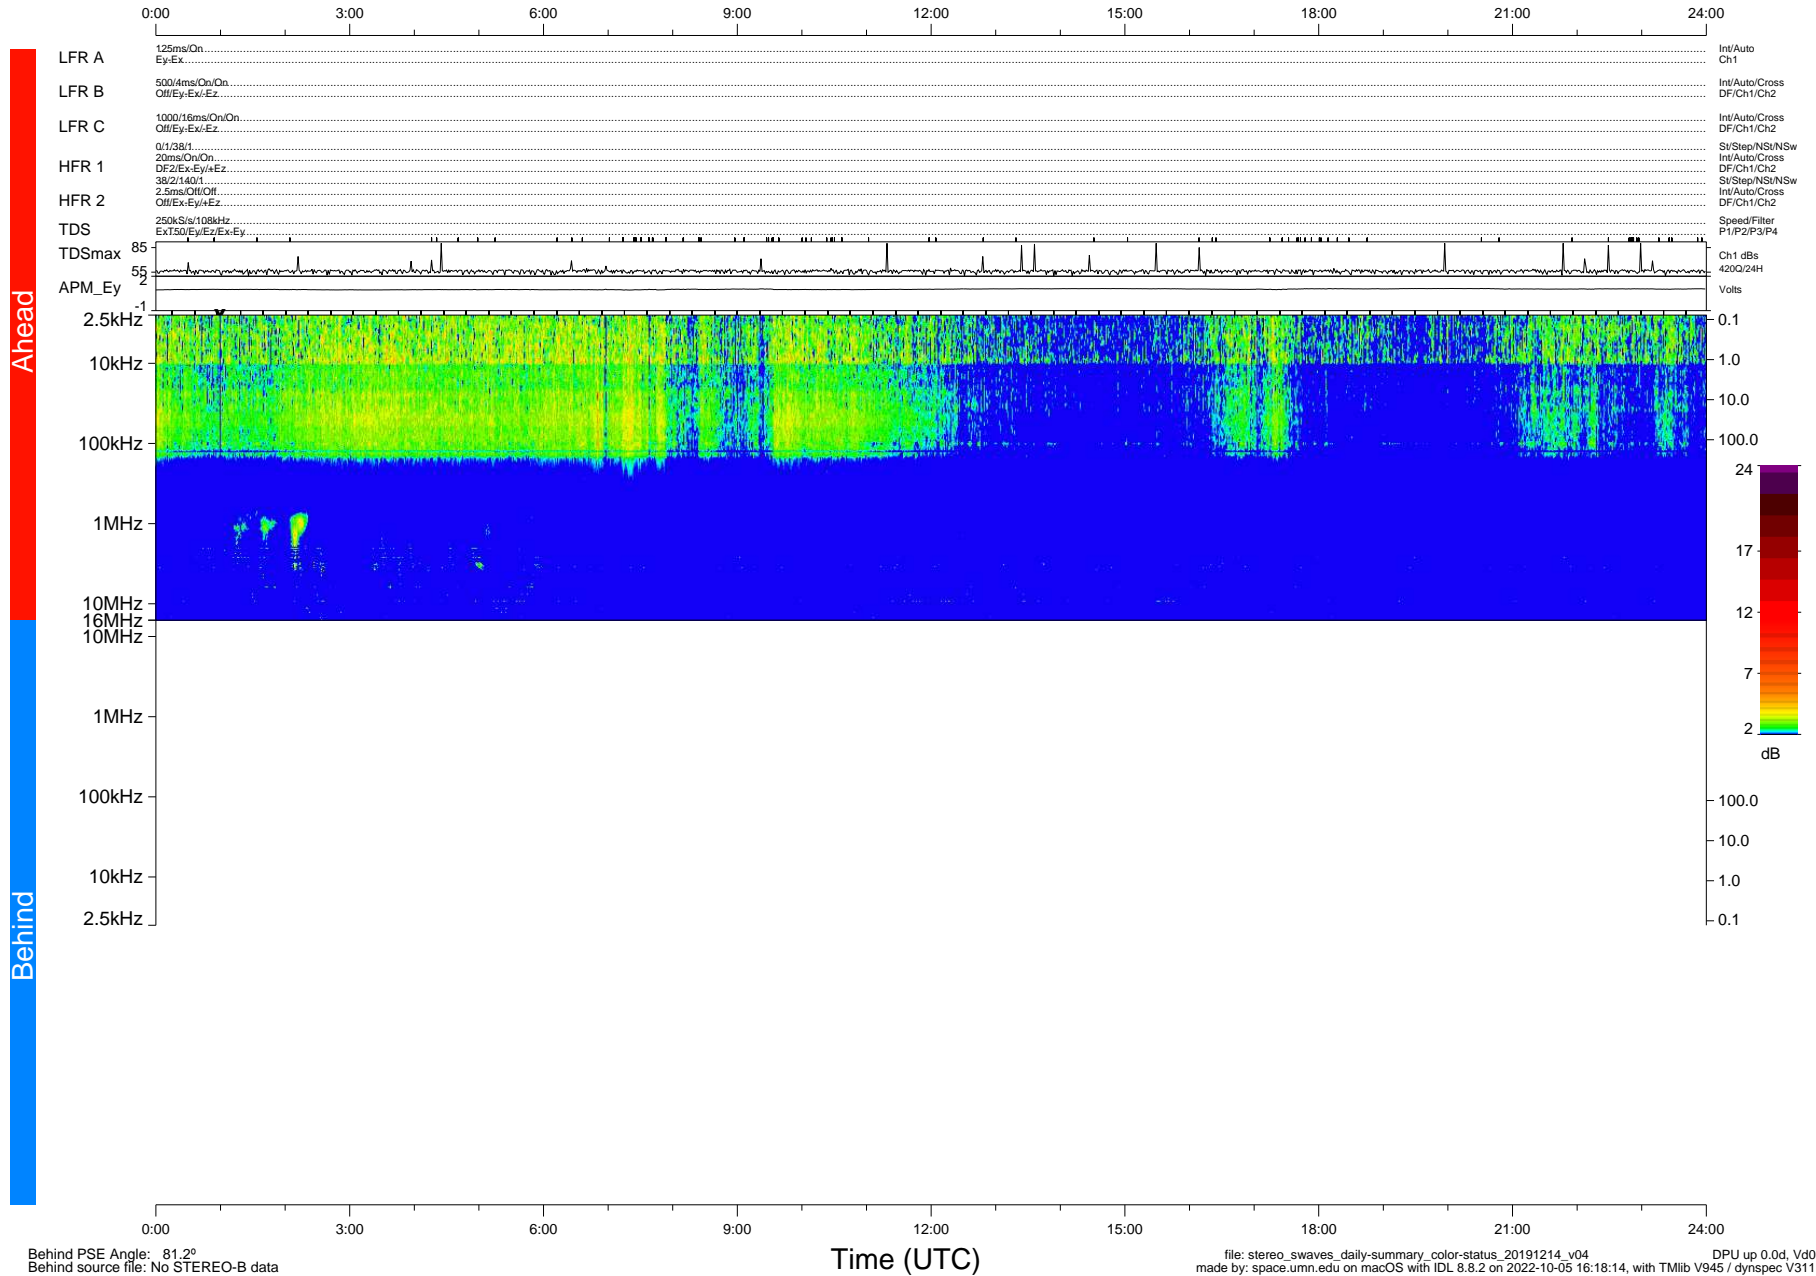

STEREO/WAVES Daily Summary - 14-Dec-2019 (DOY 348)

Ahead source file: swaves_ahead_2019_348_1_05.fin (Recovery: 100.0% HK, 116% Pkts)
 Ahead PSE Angle: -79.3°

DPU up 1620.9d, V412d32

Behind PSE Angle: 81.2°
 Behind source file: No STEREO-B data

file: stereo_swaves_daily-summary_color-status_20191214_v04
 made by: space.umn.edu on macOS with IDL 8.8.2 on 2022-10-05 16:18:14, with Tlib V945 / dynspec V311
 DPU up 0.0d, Vd0