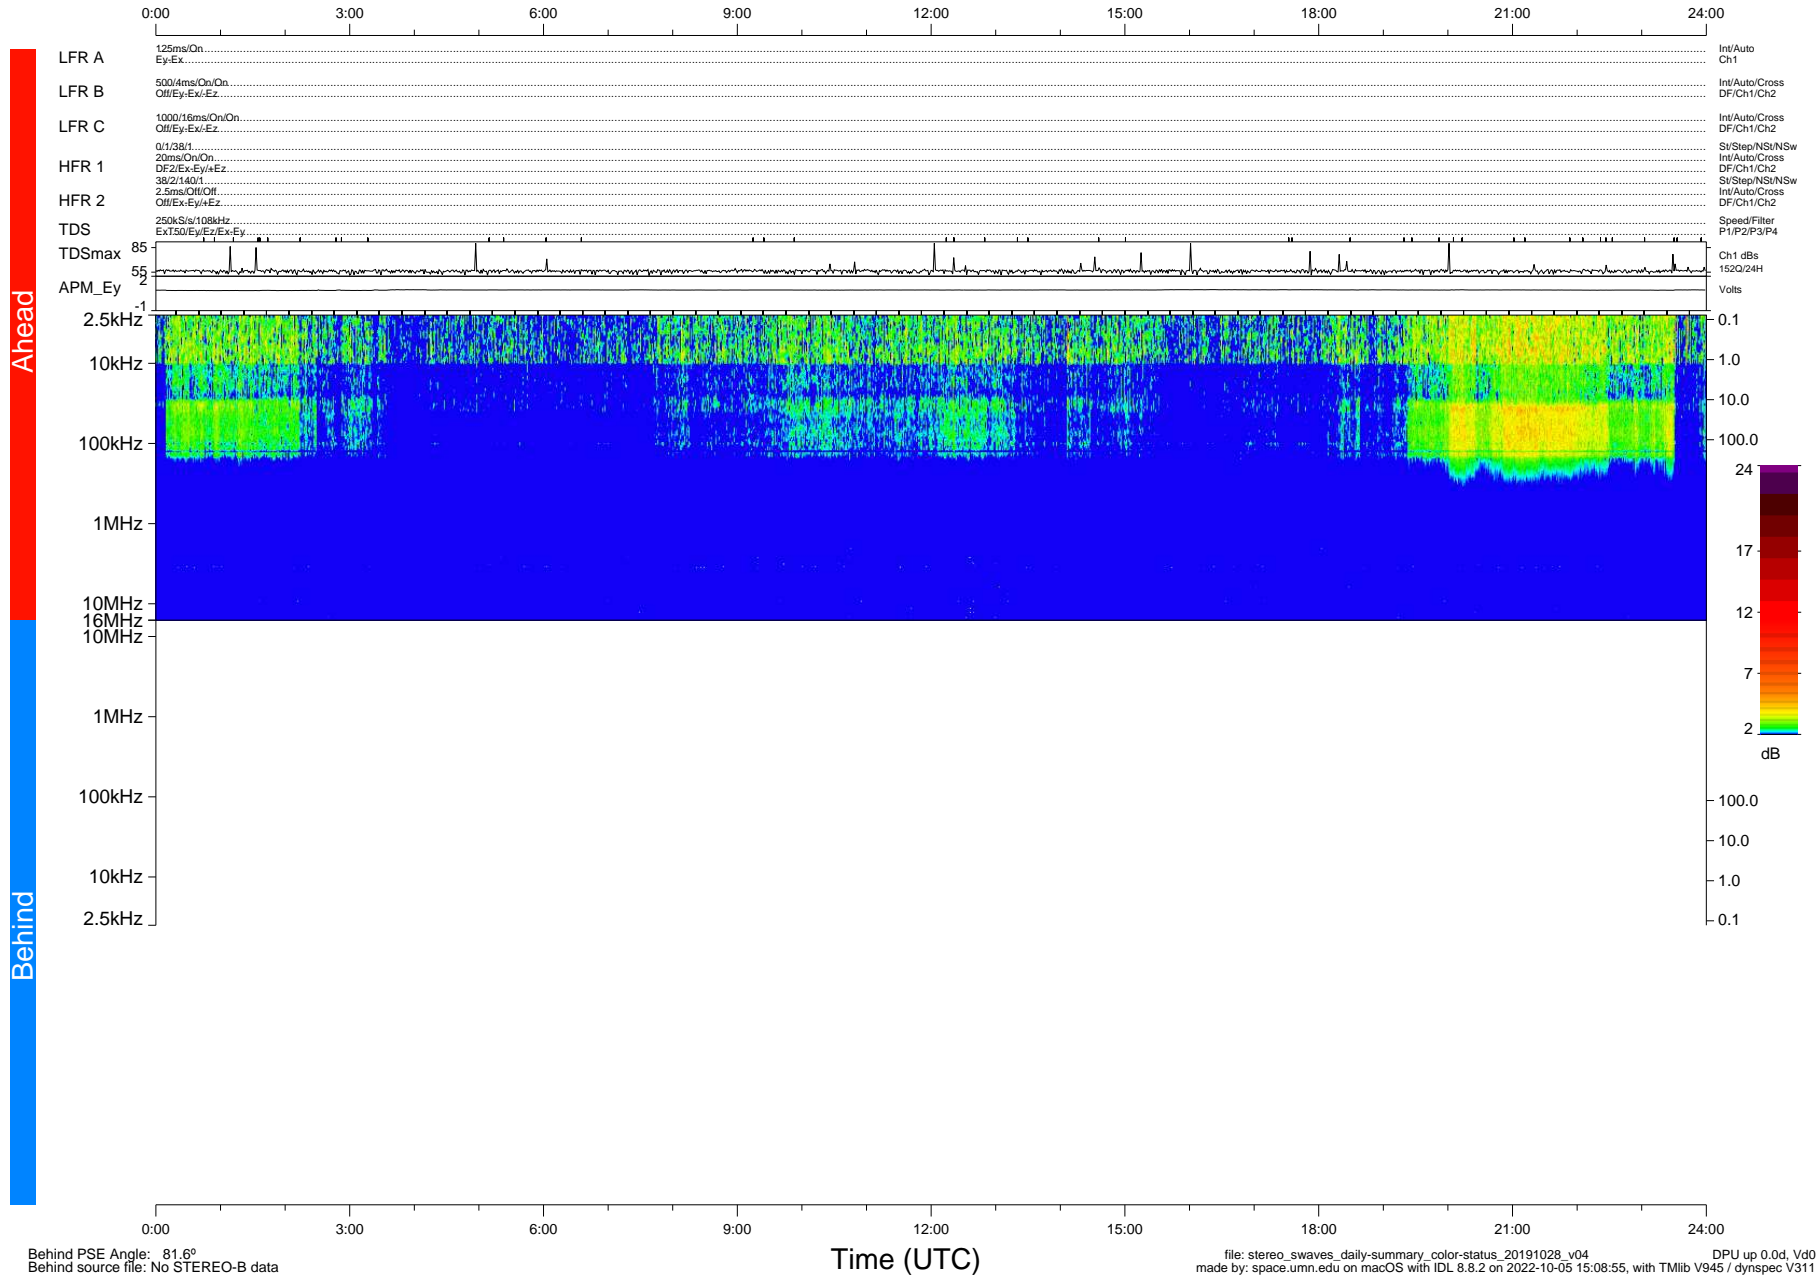

# STEREO/WAVES Daily Summary - 28-Oct-2019 (DOY 301)

Ahead source file: swaves\_ahead\_2019\_301\_1\_05.fin (Recovery: 100.0% HK, 77% Pkts)  
 Ahead PSE Angle: -81.4°

DPU up 1573.9d, V412d32

Behind PSE Angle: 81.6°  
 Behind source file: No STEREO-B data

file: stereo\_swaves\_daily-summary\_color-status\_20191028\_v04  
 made by: space.umn.edu on macOS with IDL 8.8.2 on 2022-10-05 15:08:55, with Tlib V945 / dynspec V311  
 DPU up 0.0d, Vd0