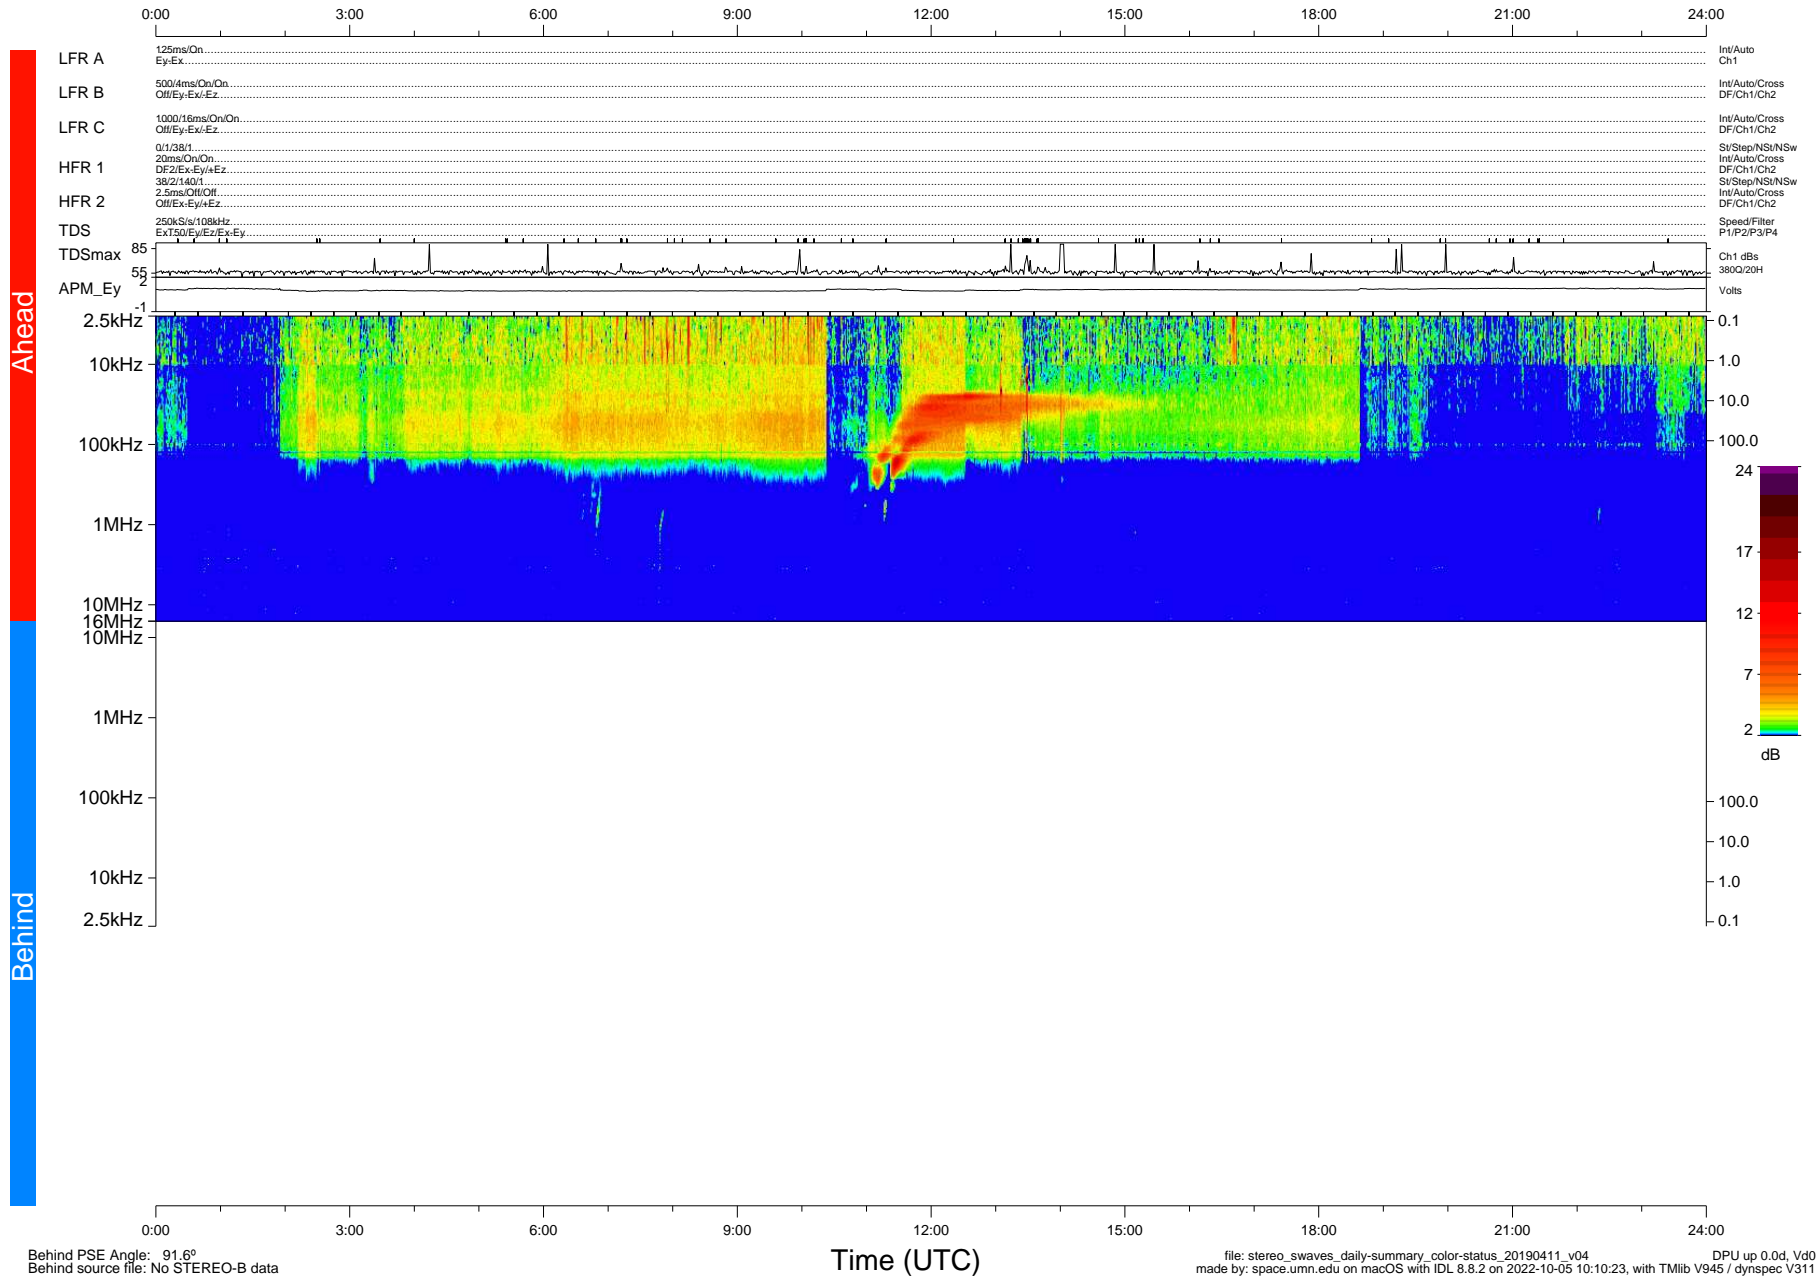

# STEREO/WAVES Daily Summary - 11-Apr-2019 (DOY 101)

Ahead source file: swaves\_ahead\_2019\_101\_1\_05.fin (Recovery: 100.0% HK, 110% Pkts)  
 Ahead PSE Angle: -96.7°

DPU up 1373.9d, V412d32

Behind PSE Angle: 91.6°  
 Behind source file: No STEREO-B data

file: stereo\_swaves\_daily-summary\_color-status\_20190411\_v04 DPU up 0.0d, Vd0  
 made by: space.umn.edu on macOS with IDL 8.8.2 on 2022-10-05 10:10:23, with Tlib V945 / dynspec V311