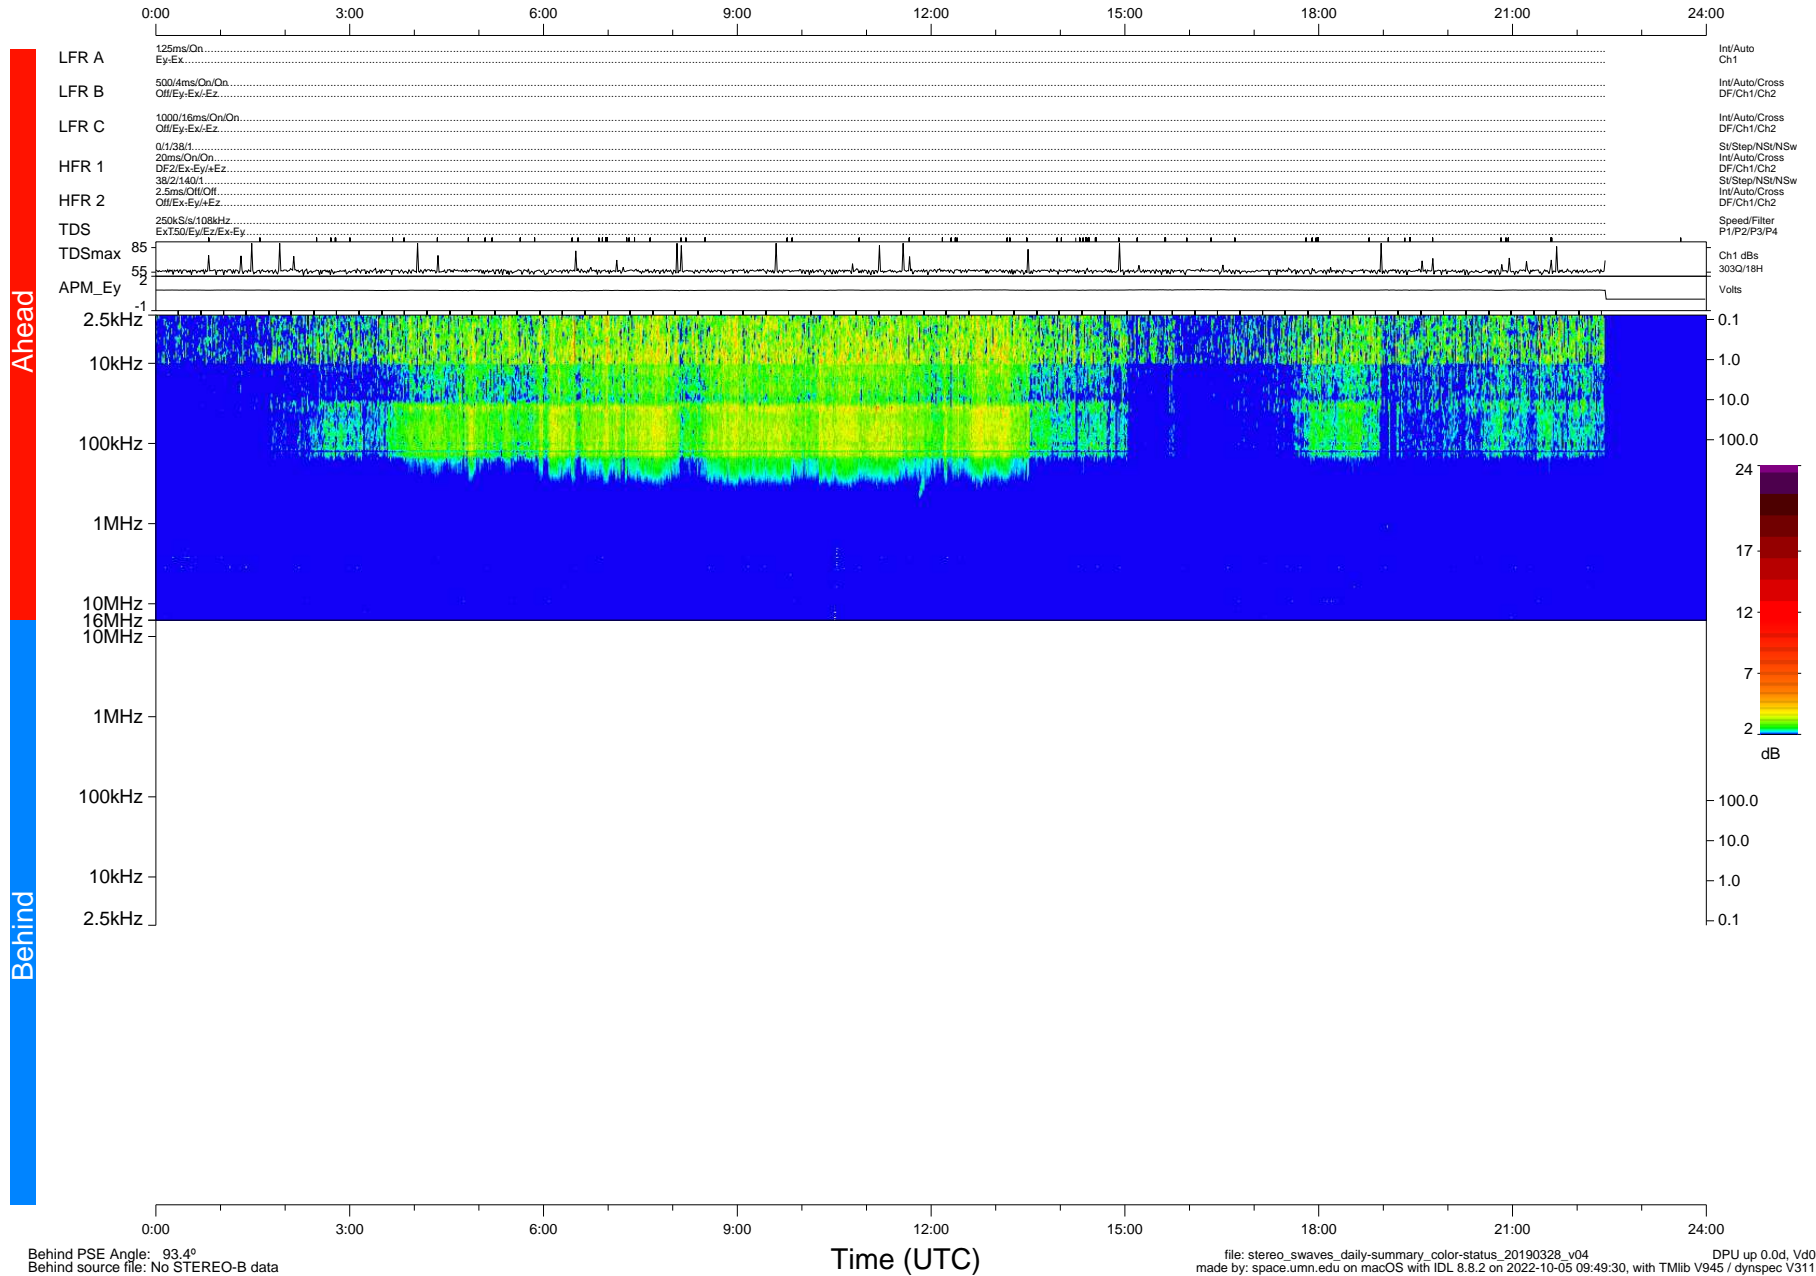

# STEREO/WAVES Daily Summary - 28-Mar-2019 (DOY 087)

Ahead source file: swaves\_ahead\_2019\_087\_1\_05.fin (Recovery: 93.5% HK, 96% Pkts)  
 Ahead PSE Angle: -97.4°

DPU up 1359.8d, V412d32

Behind PSE Angle: 93.4°  
 Behind source file: No STEREO-B data

file: stereo\_swaves\_daily-summary\_color-status\_20190328\_v04 DPU up 0.0d, Vd0  
 made by: space.umn.edu on macOS with IDL 8.8.2 on 2022-10-05 09:49:30, with TLib V945 / dynspec V311