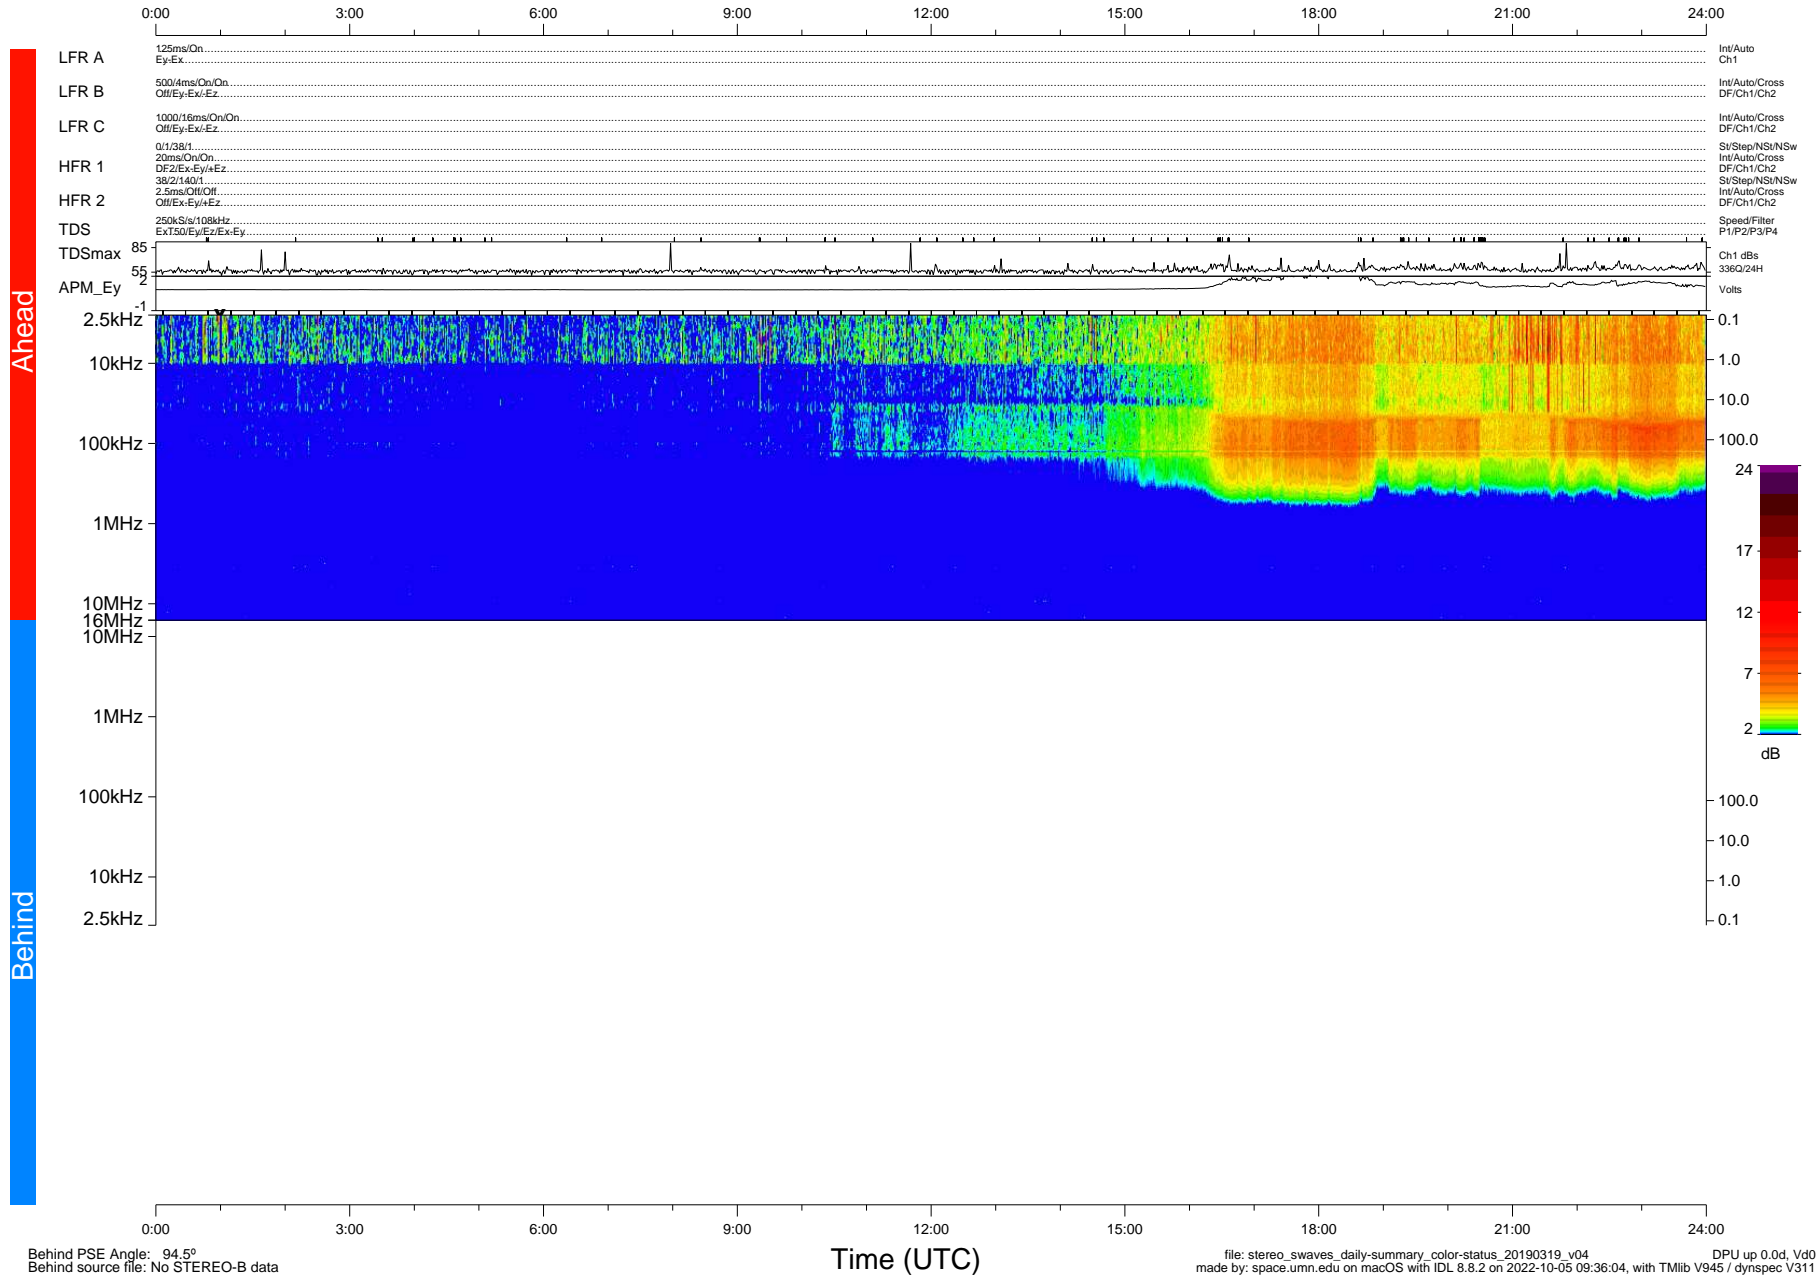

STEREO/WAVES Daily Summary - 19-Mar-2019 (DOY 078)

Ahead source file: swaves_ahead_2019_078_1_05.fin (Recovery: 100.0% HK, 104% Pkts)
 Ahead PSE Angle: -97.8°

DPU up 1350.9d, V412d32

Behind PSE Angle: 94.5°
 Behind source file: No STEREO-B data

file: stereo_swaves_daily-summary_color-status_20190319_v04
 made by: space.umn.edu on macOS with IDL 8.8.2 on 2022-10-05 09:36:04, with TLib V945 / dynspec V311
 DPU up 0.0d, Vd0