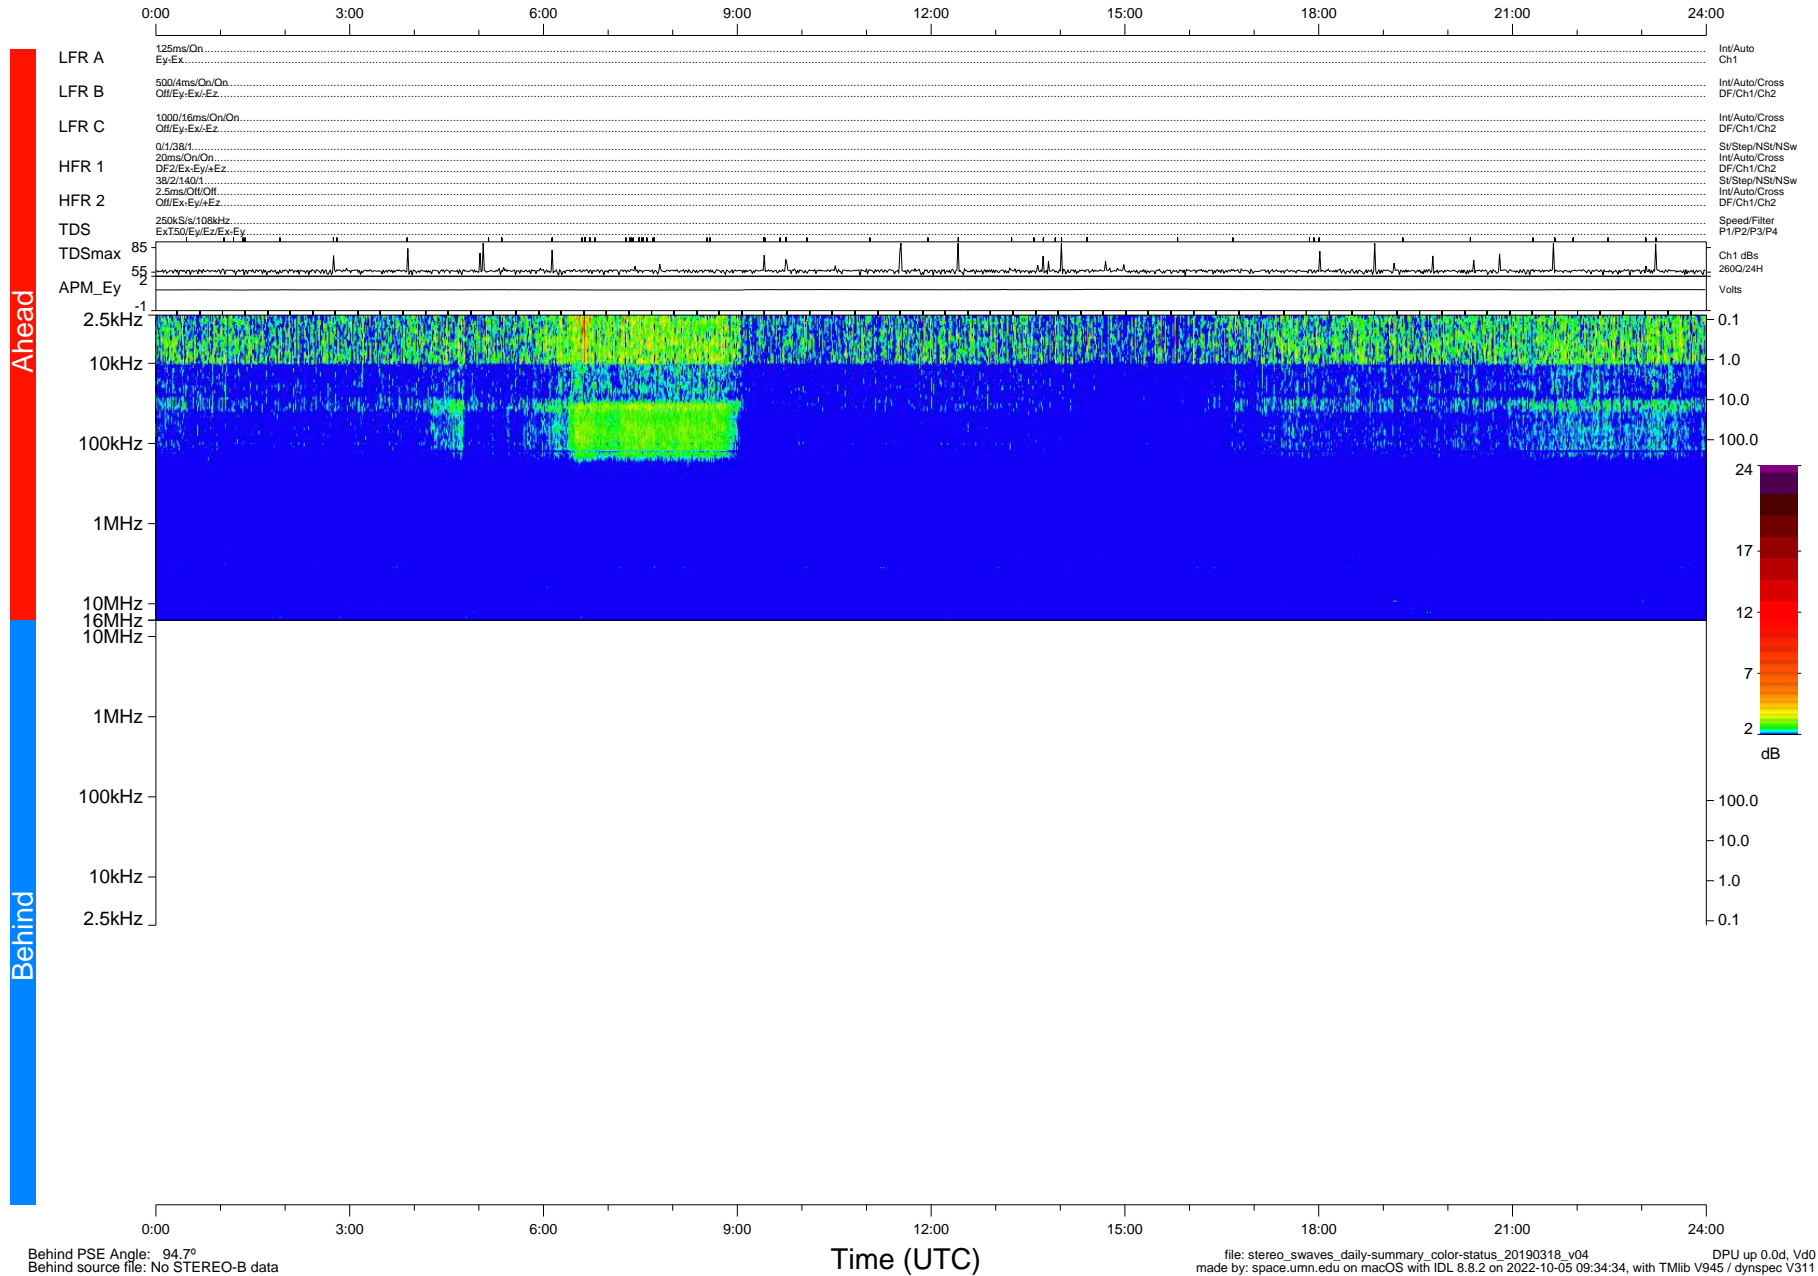

# STEREO/WAVES Daily Summary - 18-Mar-2019 (DOY 077)

Ahead source file: swaves\_ahead\_2019\_077\_1\_05.fin (Recovery: 100.0% HK, 93% Pkts)  
 Ahead PSE Angle: -97.9°

DPU up 1349.9d, V412d32

Behind PSE Angle: 94.7°  
 Behind source file: No STEREO-B data

file: stereo\_swaves\_daily-summary\_color-status\_20190318\_v04  
 made by: space.umn.edu on macOS with IDL 8.8.2 on 2022-10-05 09:34:34, with Tlib V945 / dynspec V311  
 DPU up 0.0d, Vd0