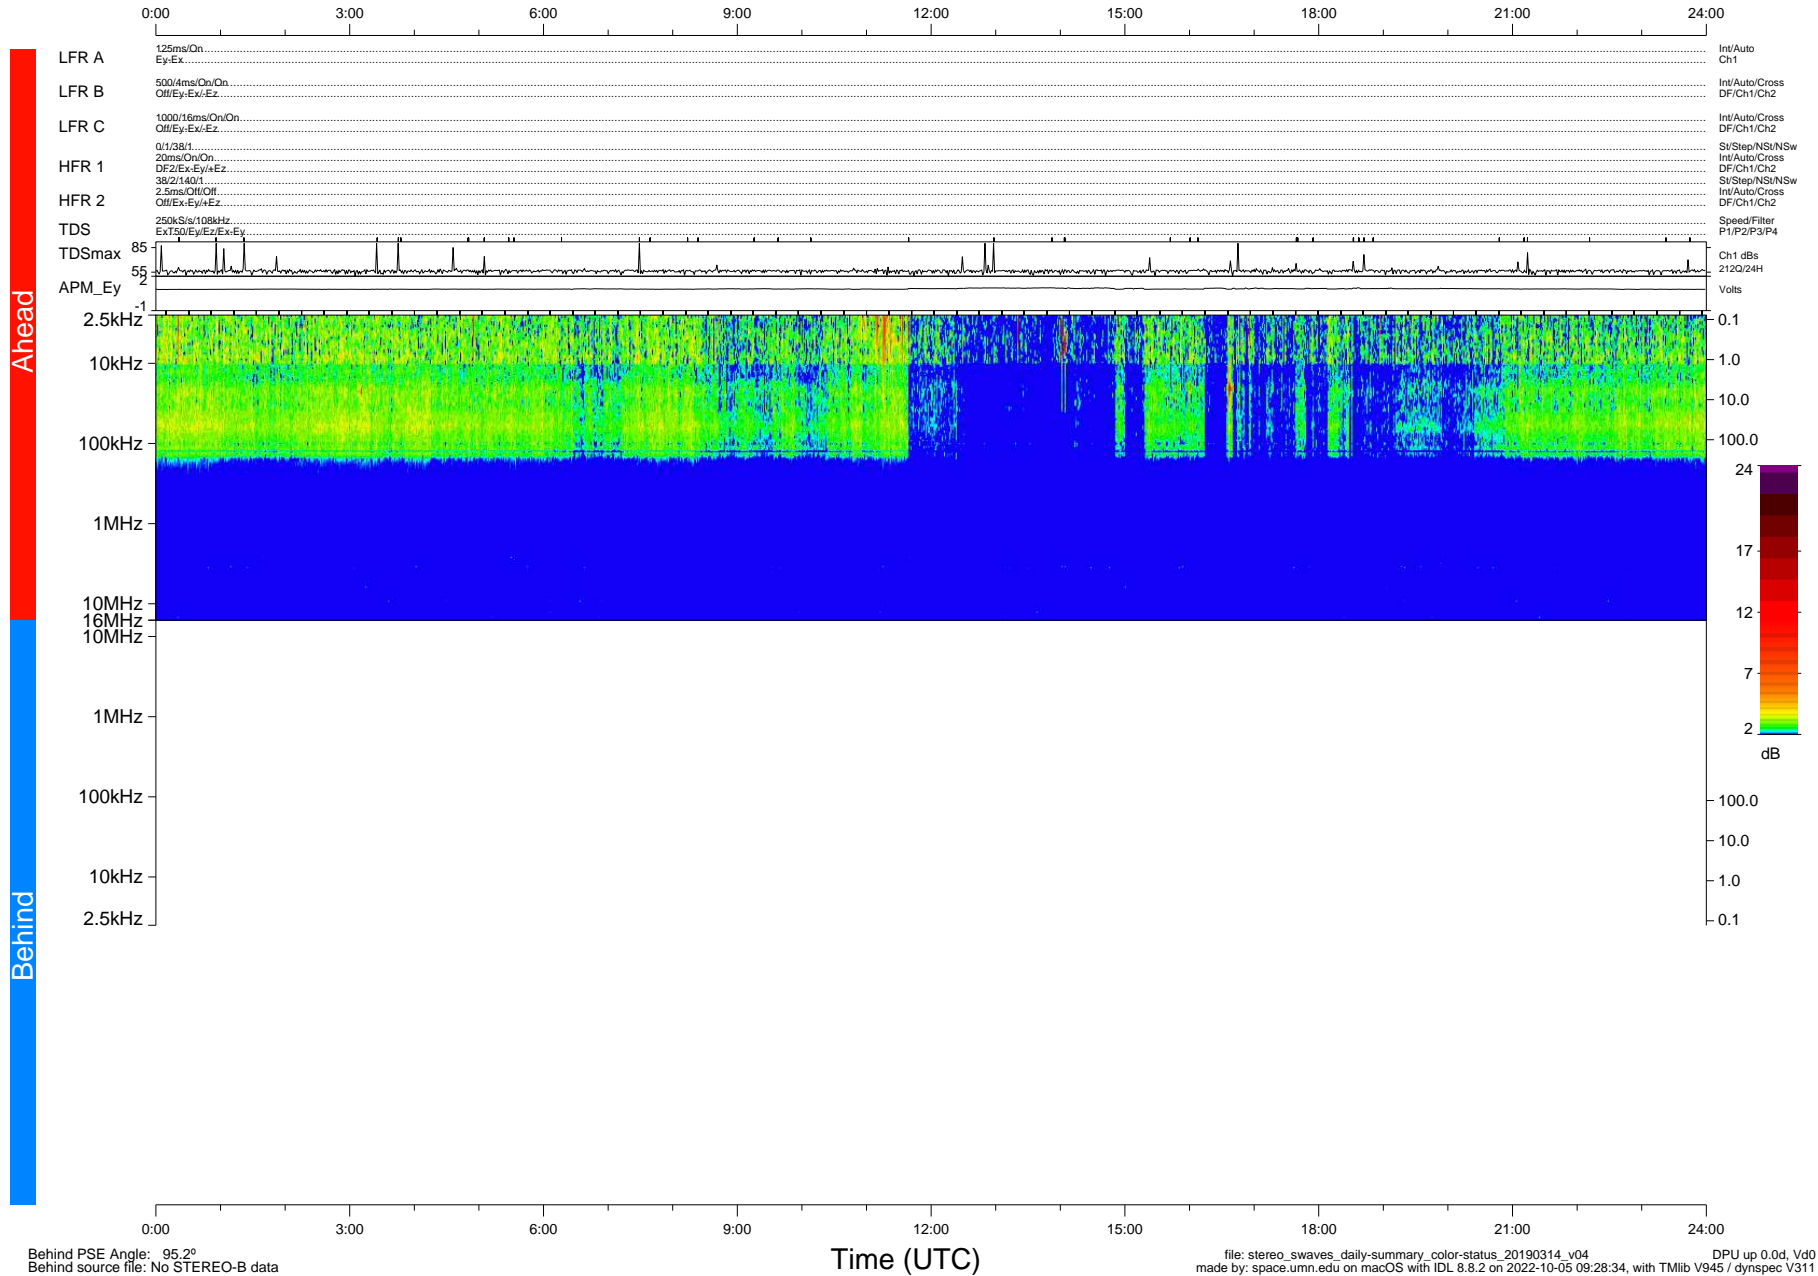

STEREO/WAVES Daily Summary - 14-Mar-2019 (DOY 073)

Ahead source file: swaves_ahead_2019_073_1_05.fin (Recovery: 100.0% HK, 86% Pkts)
 Ahead PSE Angle: -98.0°

DPU up 1345.9d, V412d32

Behind PSE Angle: 95.2°
 Behind source file: No STEREO-B data

file: stereo_swaves_daily-summary_color-status_20190314_v04
 made by: space.umn.edu on macOS with IDL 8.8.2 on 2022-10-05 09:28:34, with TMLib V945 / dynspec V311
 DPU up 0.0d, Vd0