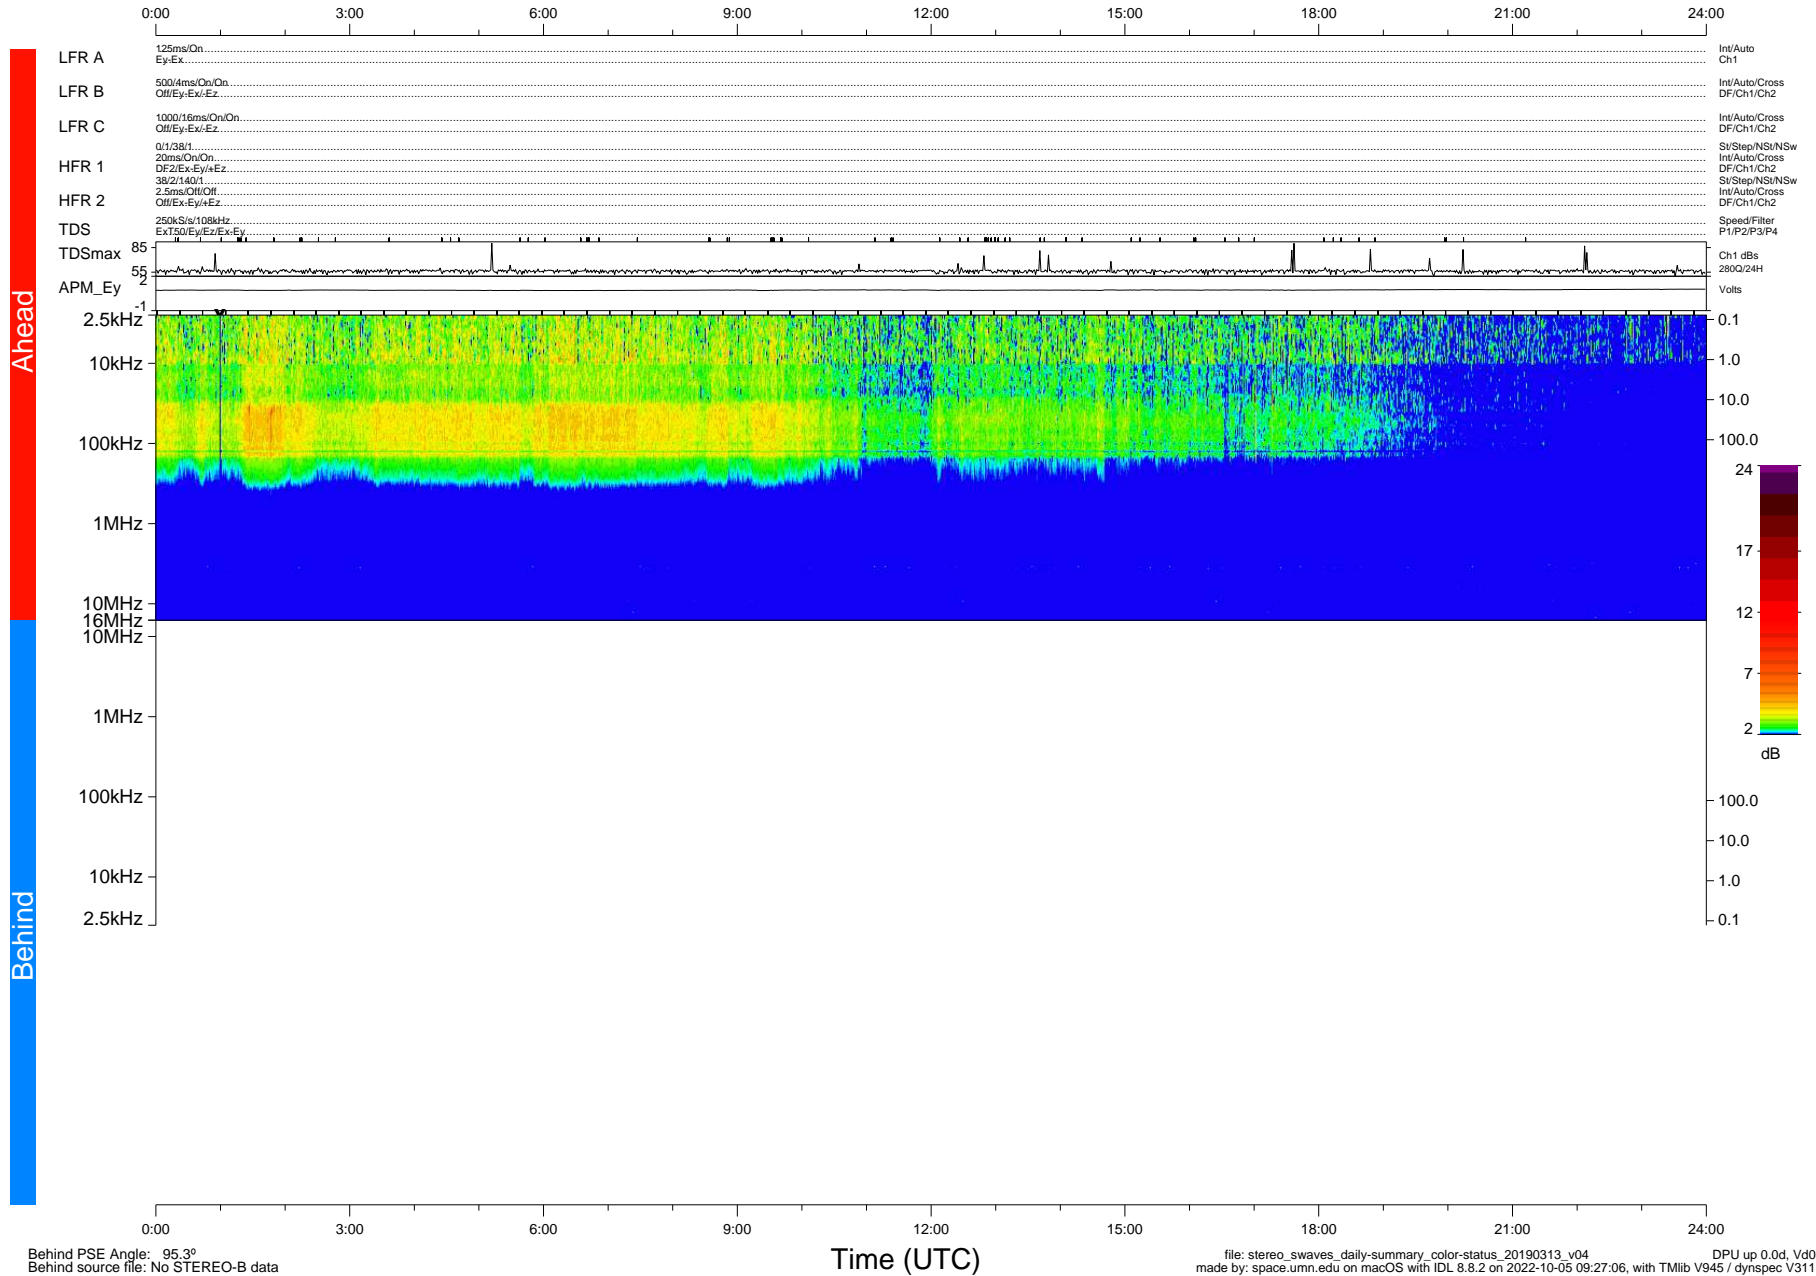

STEREO/WAVES Daily Summary - 13-Mar-2019 (DOY 072)

Ahead source file: swaves_ahead_2019_072_1_05.fin (Recovery: 100.0% HK, 96% PKts)
 Ahead PSE Angle: -98.1°

DPU up 1344.9d, V412d32

Behind PSE Angle: 95.3°
 Behind source file: No STEREO-B data

file: stereo_swaves_daily-summary_color-status_20190313_v04
 made by: space.umn.edu on macOS with IDL 8.8.2 on 2022-10-05 09:27:06, with Tlib V945 / dynspec V311
 DPU up 0.0d, Vd0