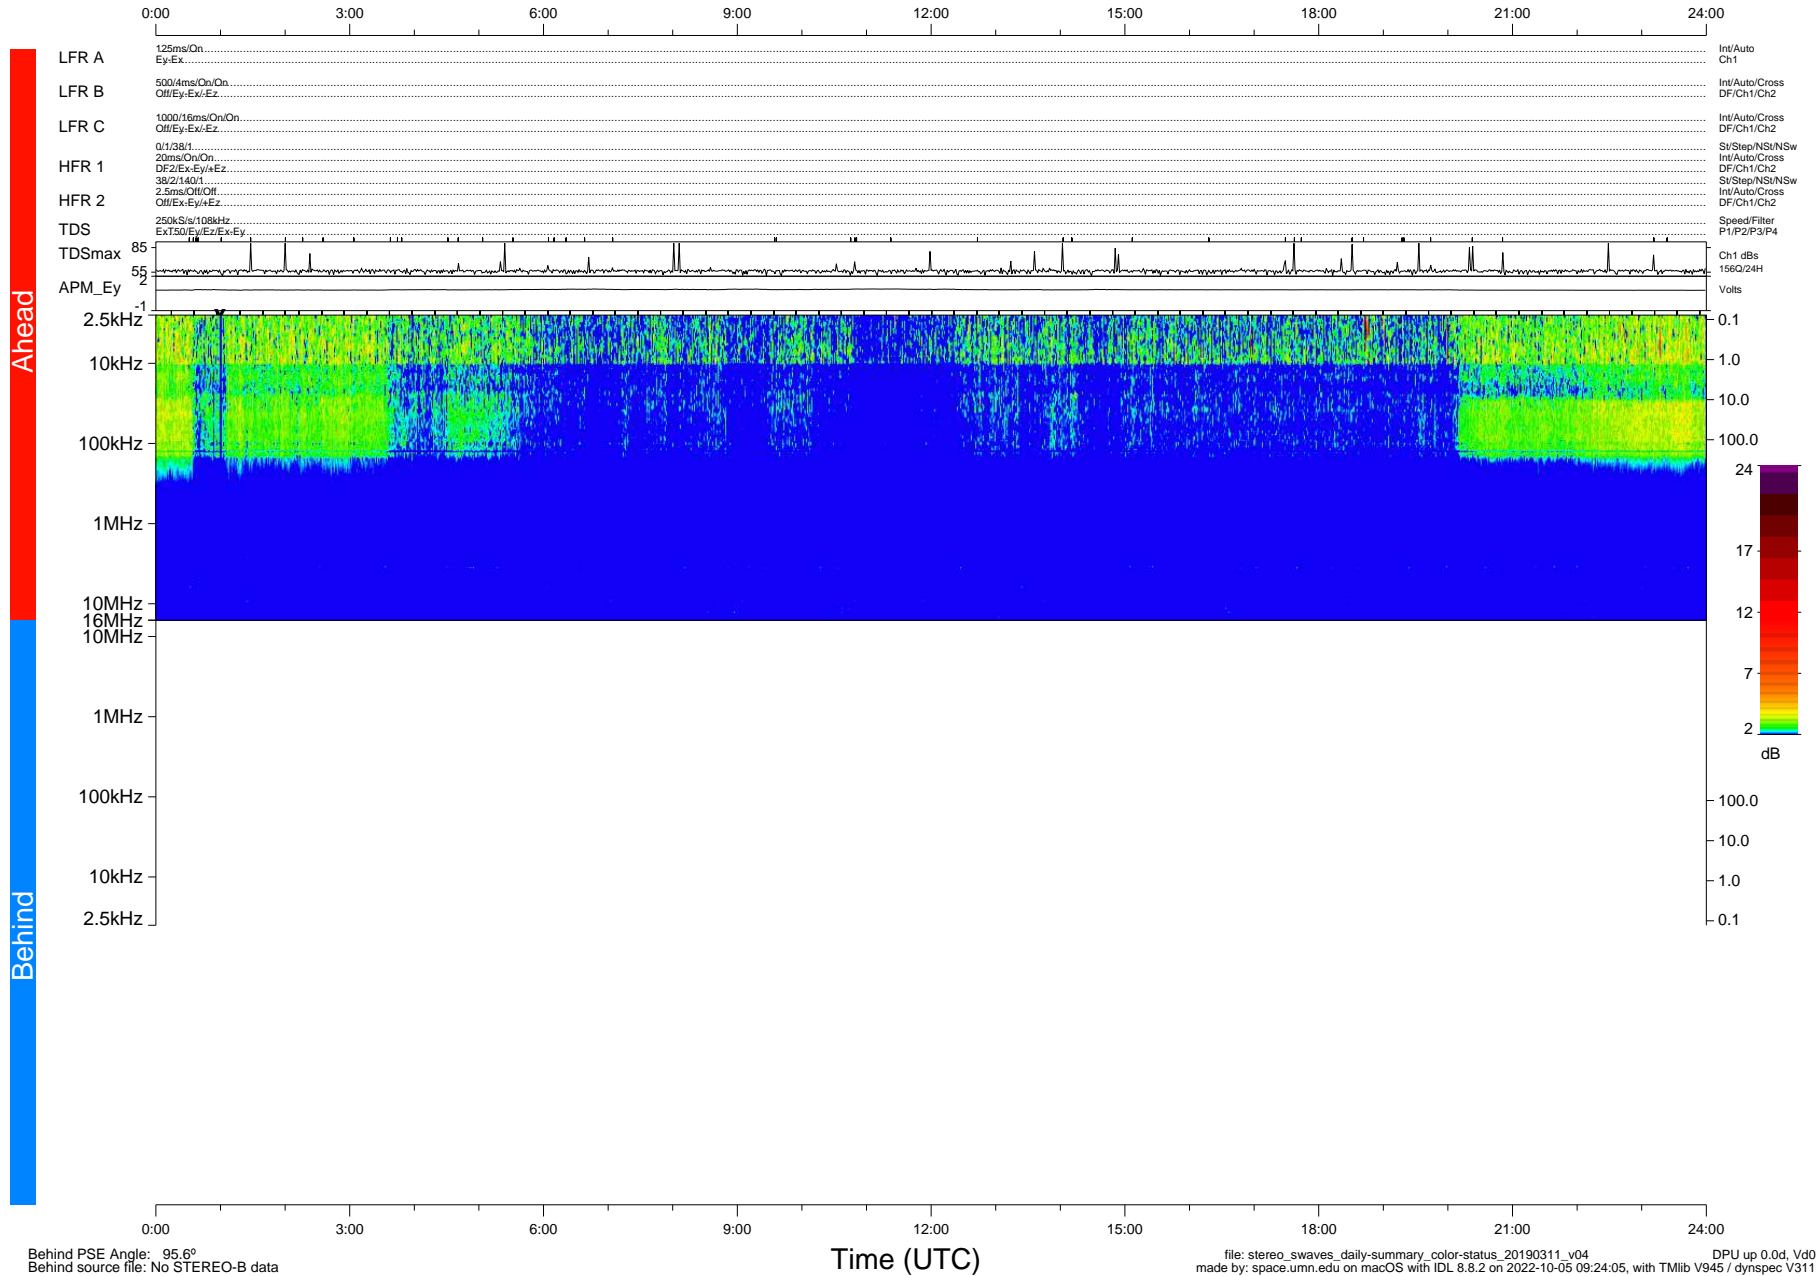

# STEREO/WAVES Daily Summary - 11-Mar-2019 (DOY 070)

Ahead source file: swaves\_ahead\_2019\_070\_1\_05.fin (Recovery: 100.0% HK, 77% Pkts)  
 Ahead PSE Angle: -98.1°

DPU up 1342.9d, V412d32

Behind PSE Angle: 95.6°  
 Behind source file: No STEREO-B data

file: stereo\_swaves\_daily-summary\_color-status\_20190311\_v04  
 made by: space.umn.edu on macOS with IDL 8.8.2 on 2022-10-05 09:24:05, with Tlib V945 / dynspec V311  
 DPU up 0.0d, Vd0