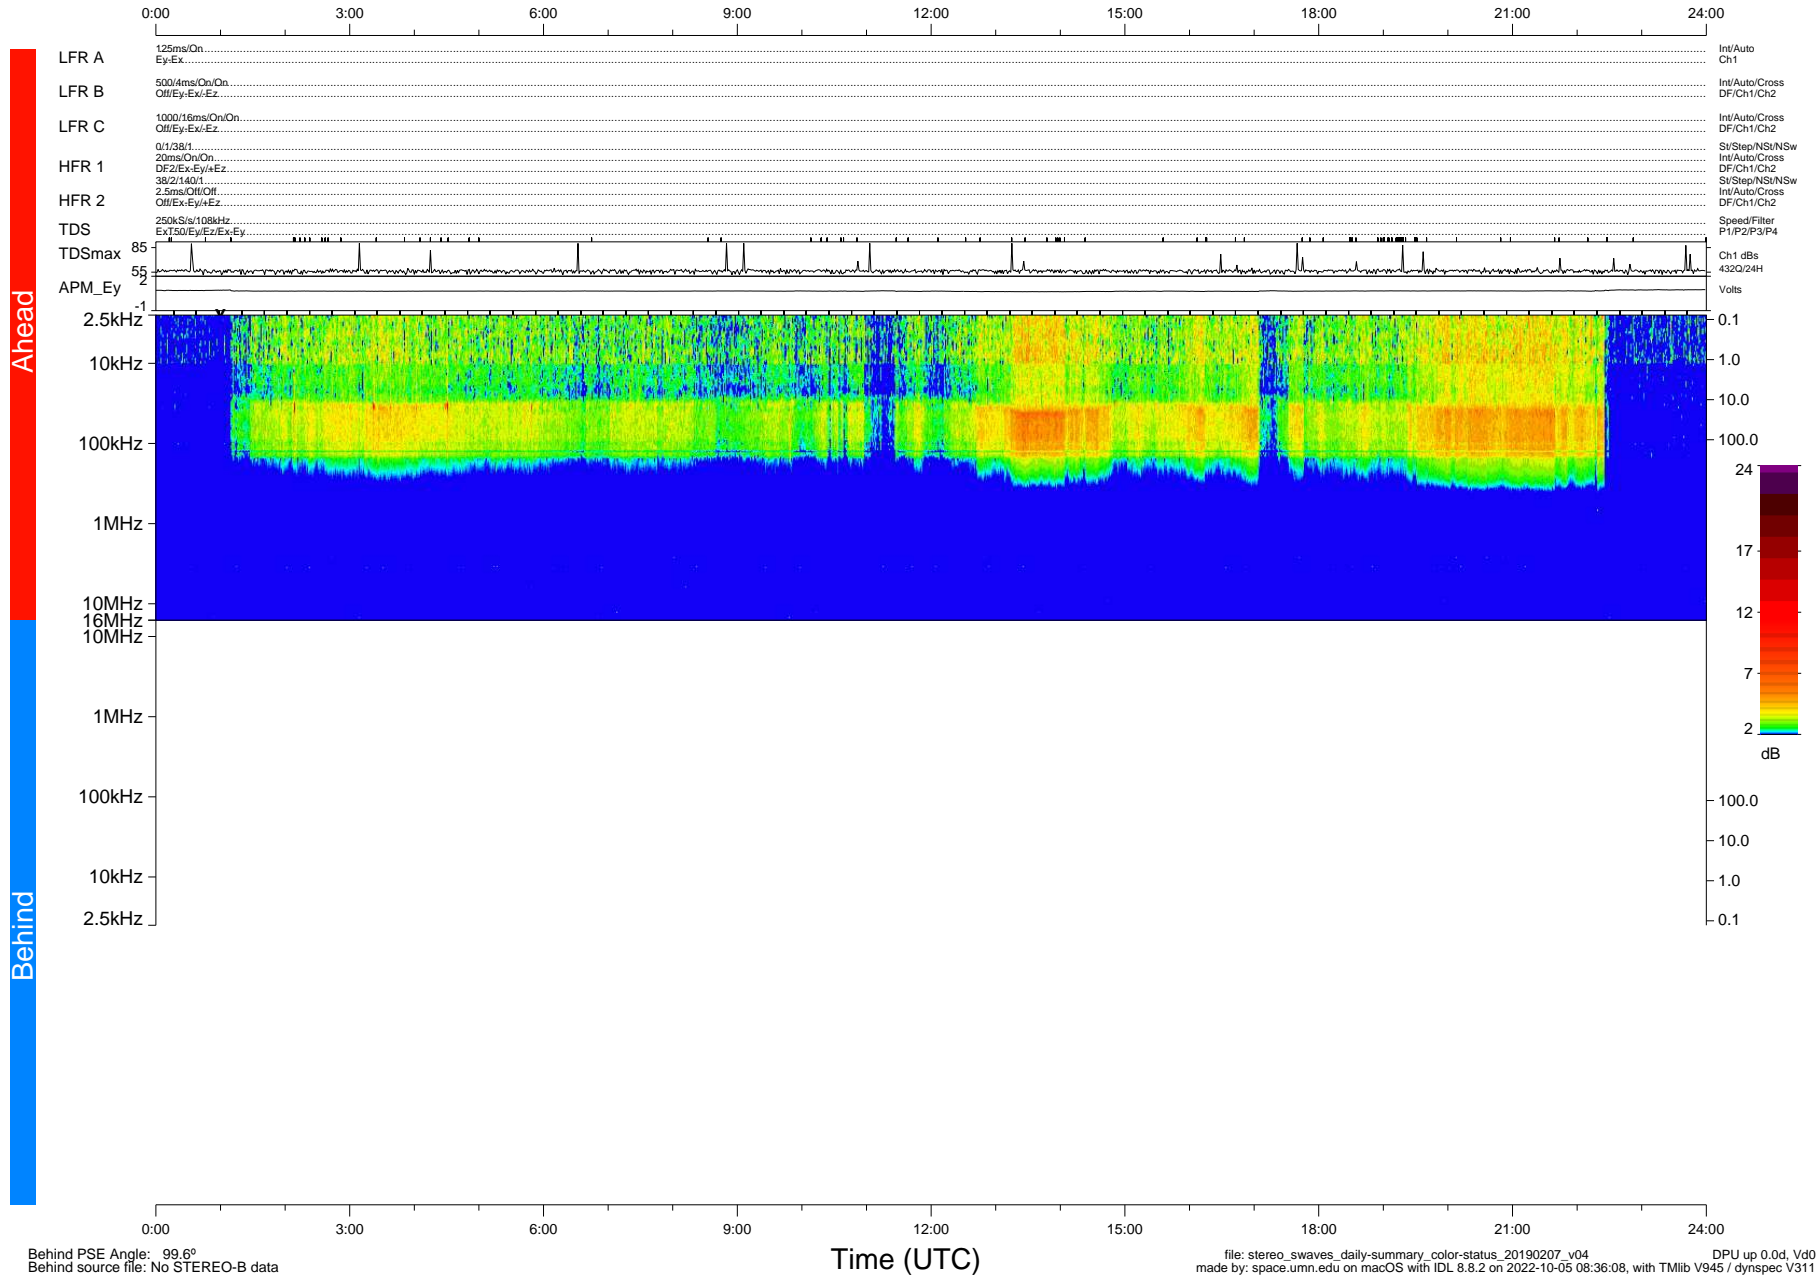

STEREO/WAVES Daily Summary - 07-Feb-2019 (DOY 038)

Ahead source file: swaves_ahead_2019_038_1_05.fin (Recovery: 100.0% HK, 118% Pkts)
 Ahead PSE Angle: -99.3°

DPU up 1310.9d, V412d32

Behind PSE Angle: 99.6°
 Behind source file: No STEREO-B data

Time (UTC)

file: stereo_swaves_daily-summary_color-status_20190207_v04 DPU up 0.0d, Vd0
 made by: space.umn.edu on macOS with IDL 8.8.2 on 2022-10-05 08:36:08, with TLib V945 / dynspec V311