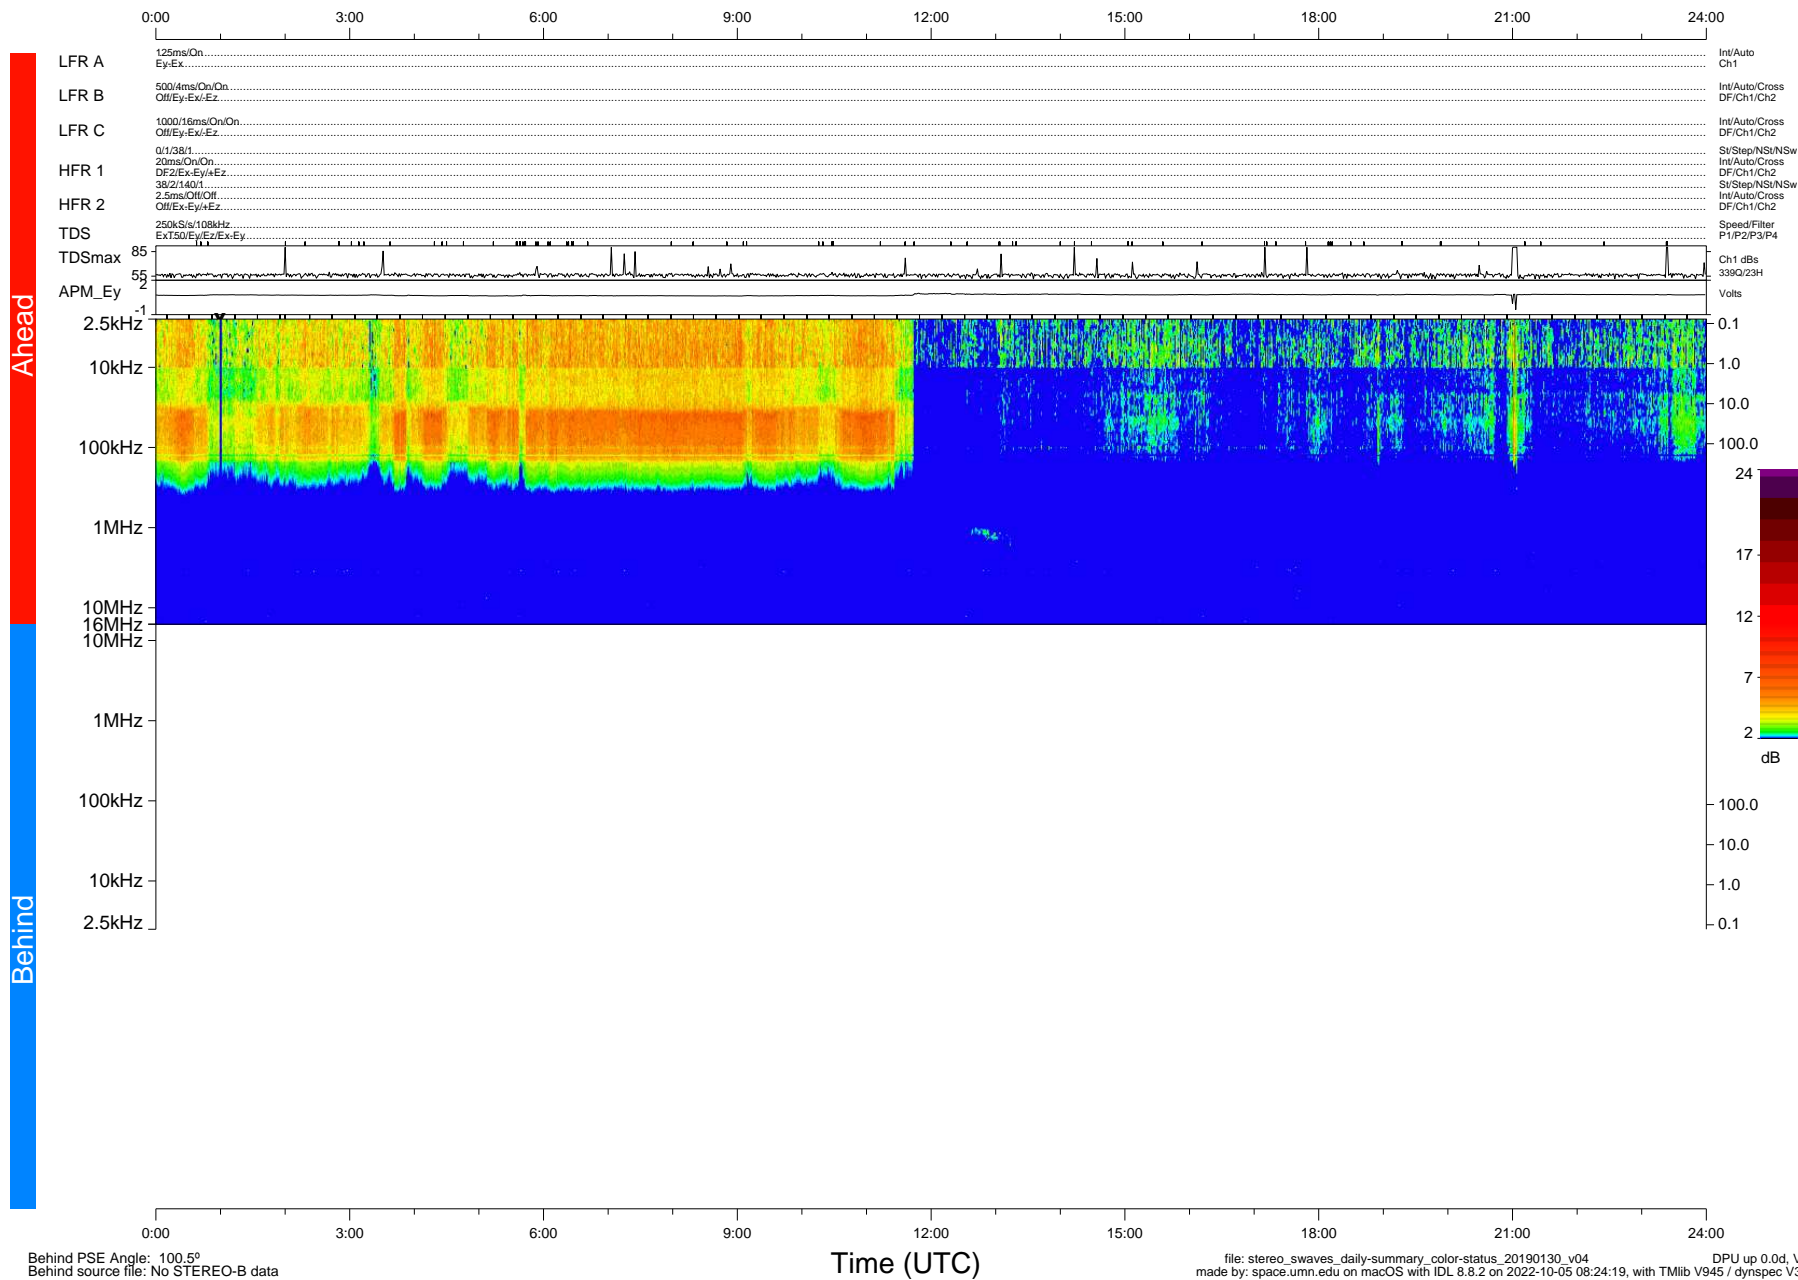

STEREO/WAVES Daily Summary - 30-Jan-2019 (DOY 030)

Ahead source file: swaves_ahead_2019_030_1_05.fin (Recovery: 100.0% HK, 104% Pkts)
Ahead PSE Angle: -99.5°

DPU up 1302.9d, V412d32

Behind PSE Angle: 100.5°
Behind source file: No STEREO-B data

Time (UTC)