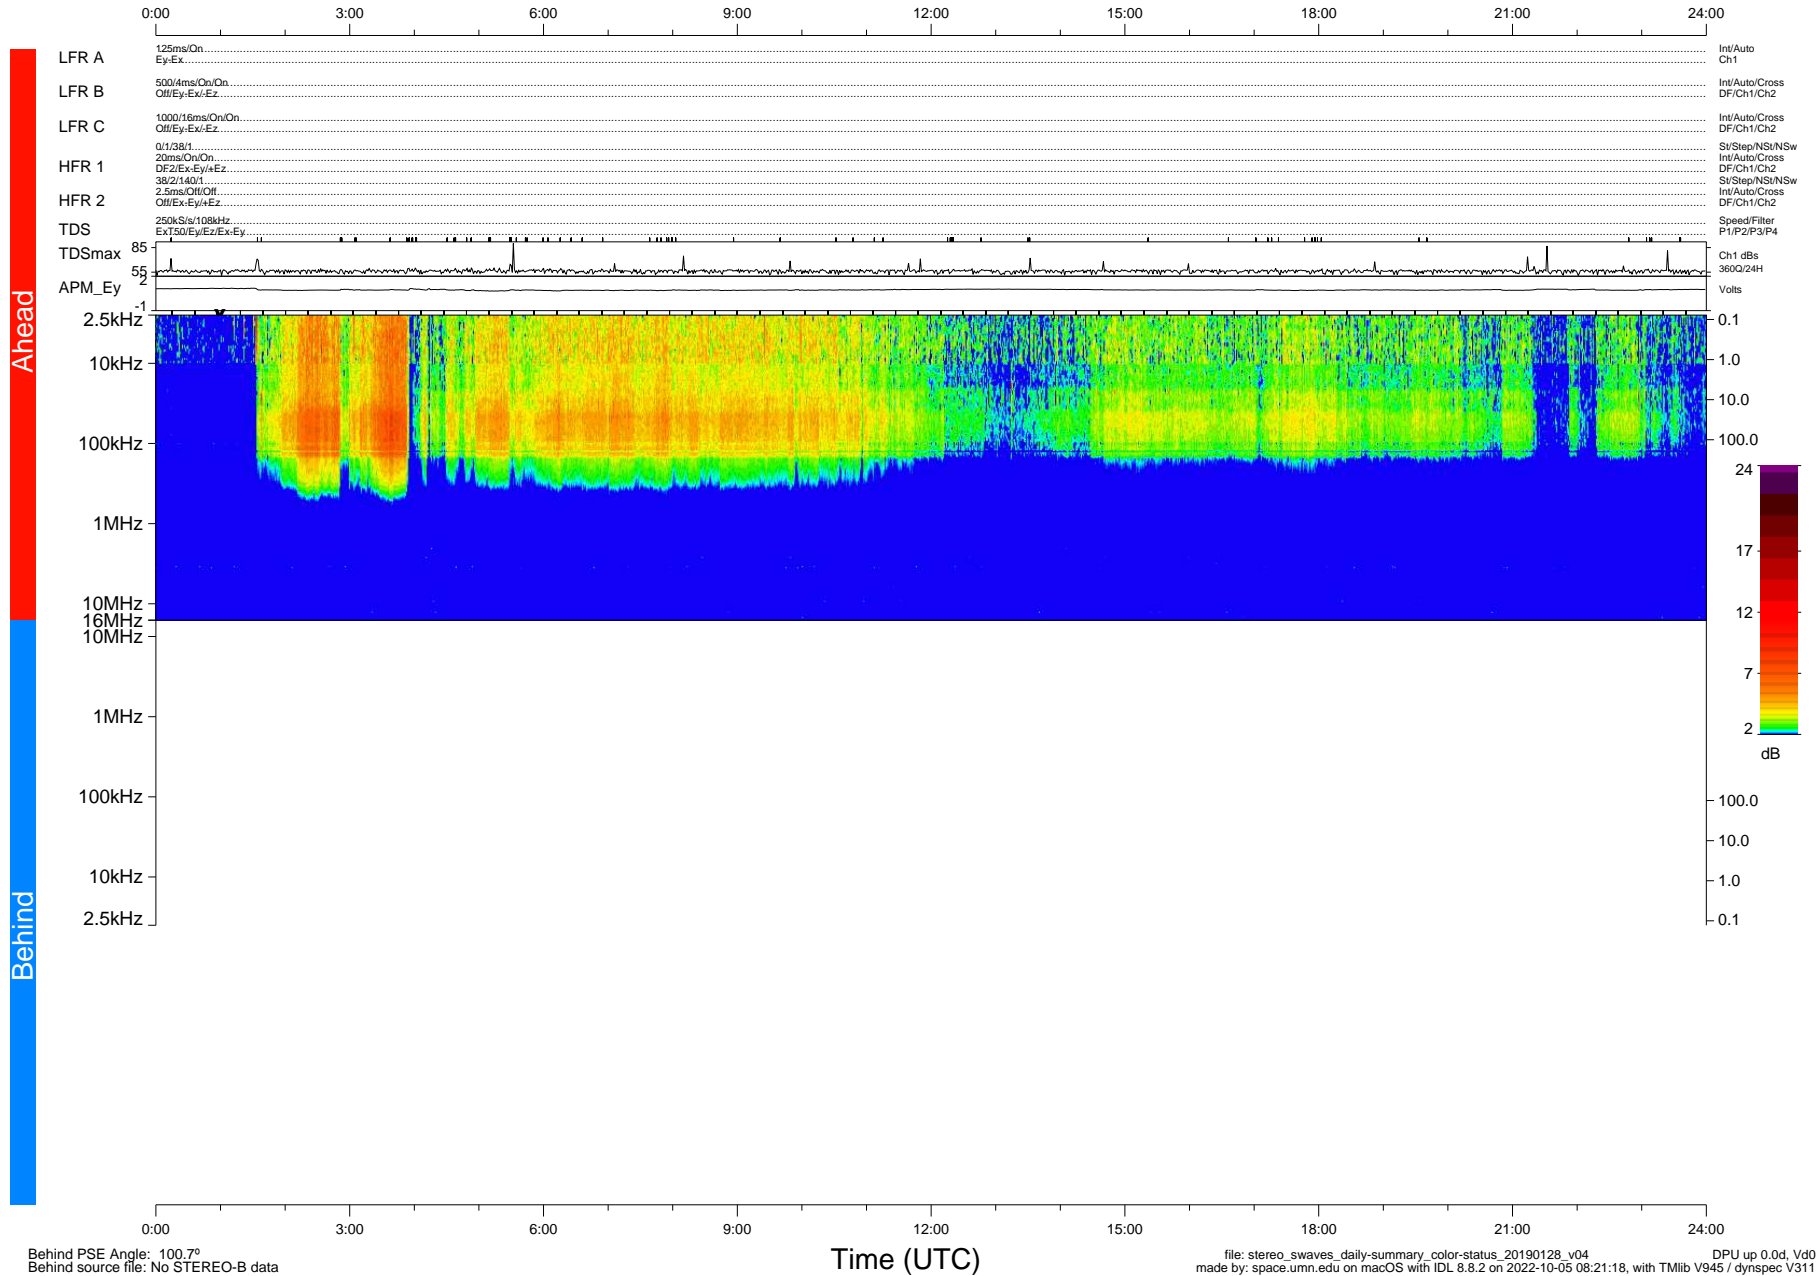

STEREO/WAVES Daily Summary - 28-Jan-2019 (DOY 028)

Ahead source file: swaves_ahead_2019_028_1_05.fin (Recovery: 100.0% HK, 108% Pkts)
 Ahead PSE Angle: -99.6°

DPU up 1300.9d, V412d32

Behind PSE Angle: 100.7°
 Behind source file: No STEREO-B data

file: stereo_swaves_daily-summary_color-status_20190128_v04
 made by: space.umn.edu on macOS with IDL 8.8.2 on 2022-10-05 08:21:18, with Tlib V945 / dynspec V311
 DPU up 0.0d, Vd0