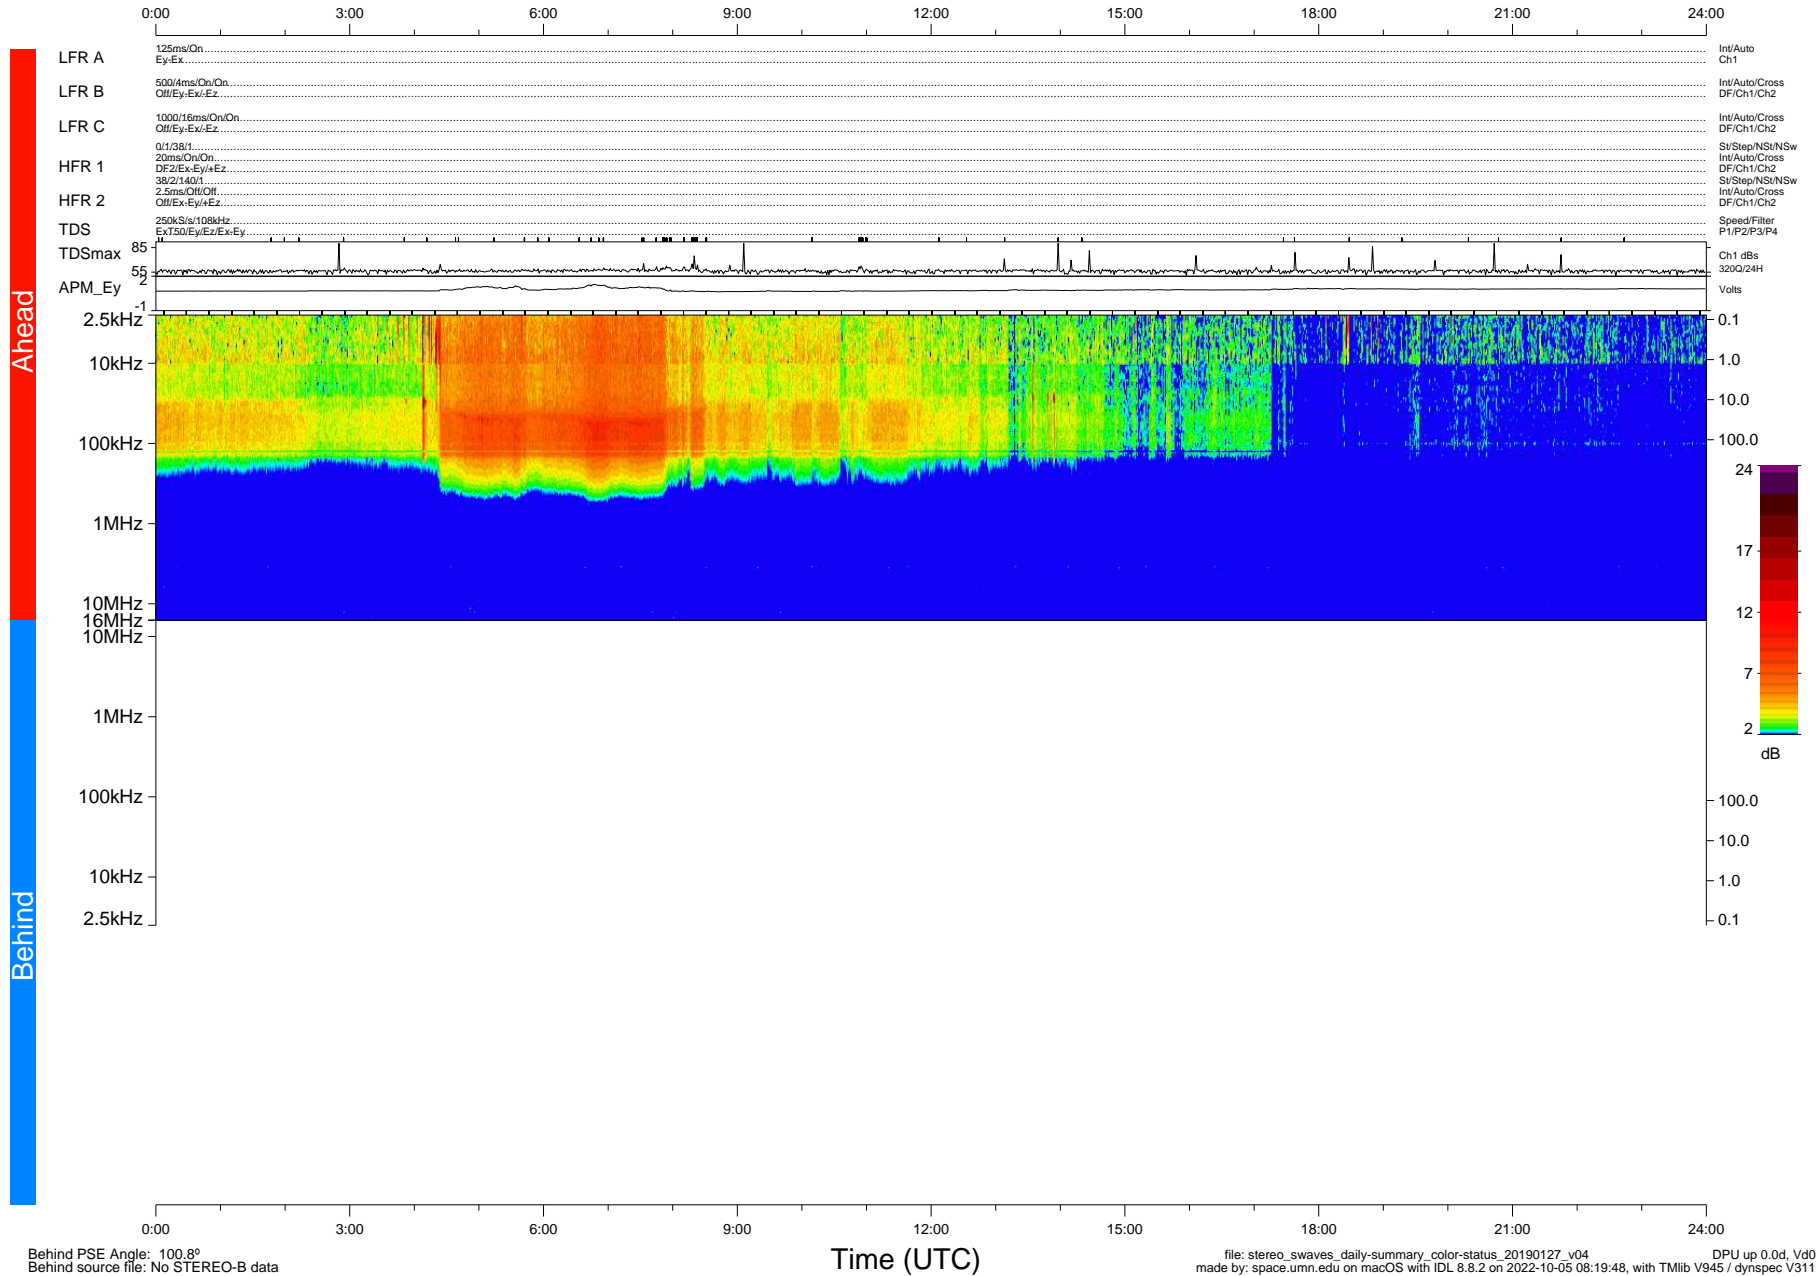

STEREO/WAVES Daily Summary - 27-Jan-2019 (DOY 027)

Ahead source file: swaves_ahead_2019_027_1_05.fin (Recovery: 100.0% HK, 102% Pkts)
Ahead PSE Angle: -99.7°

DPU up 1299.9d, V412d32

Behind PSE Angle: 100.8°
Behind source file: No STEREO-B data

Time (UTC)