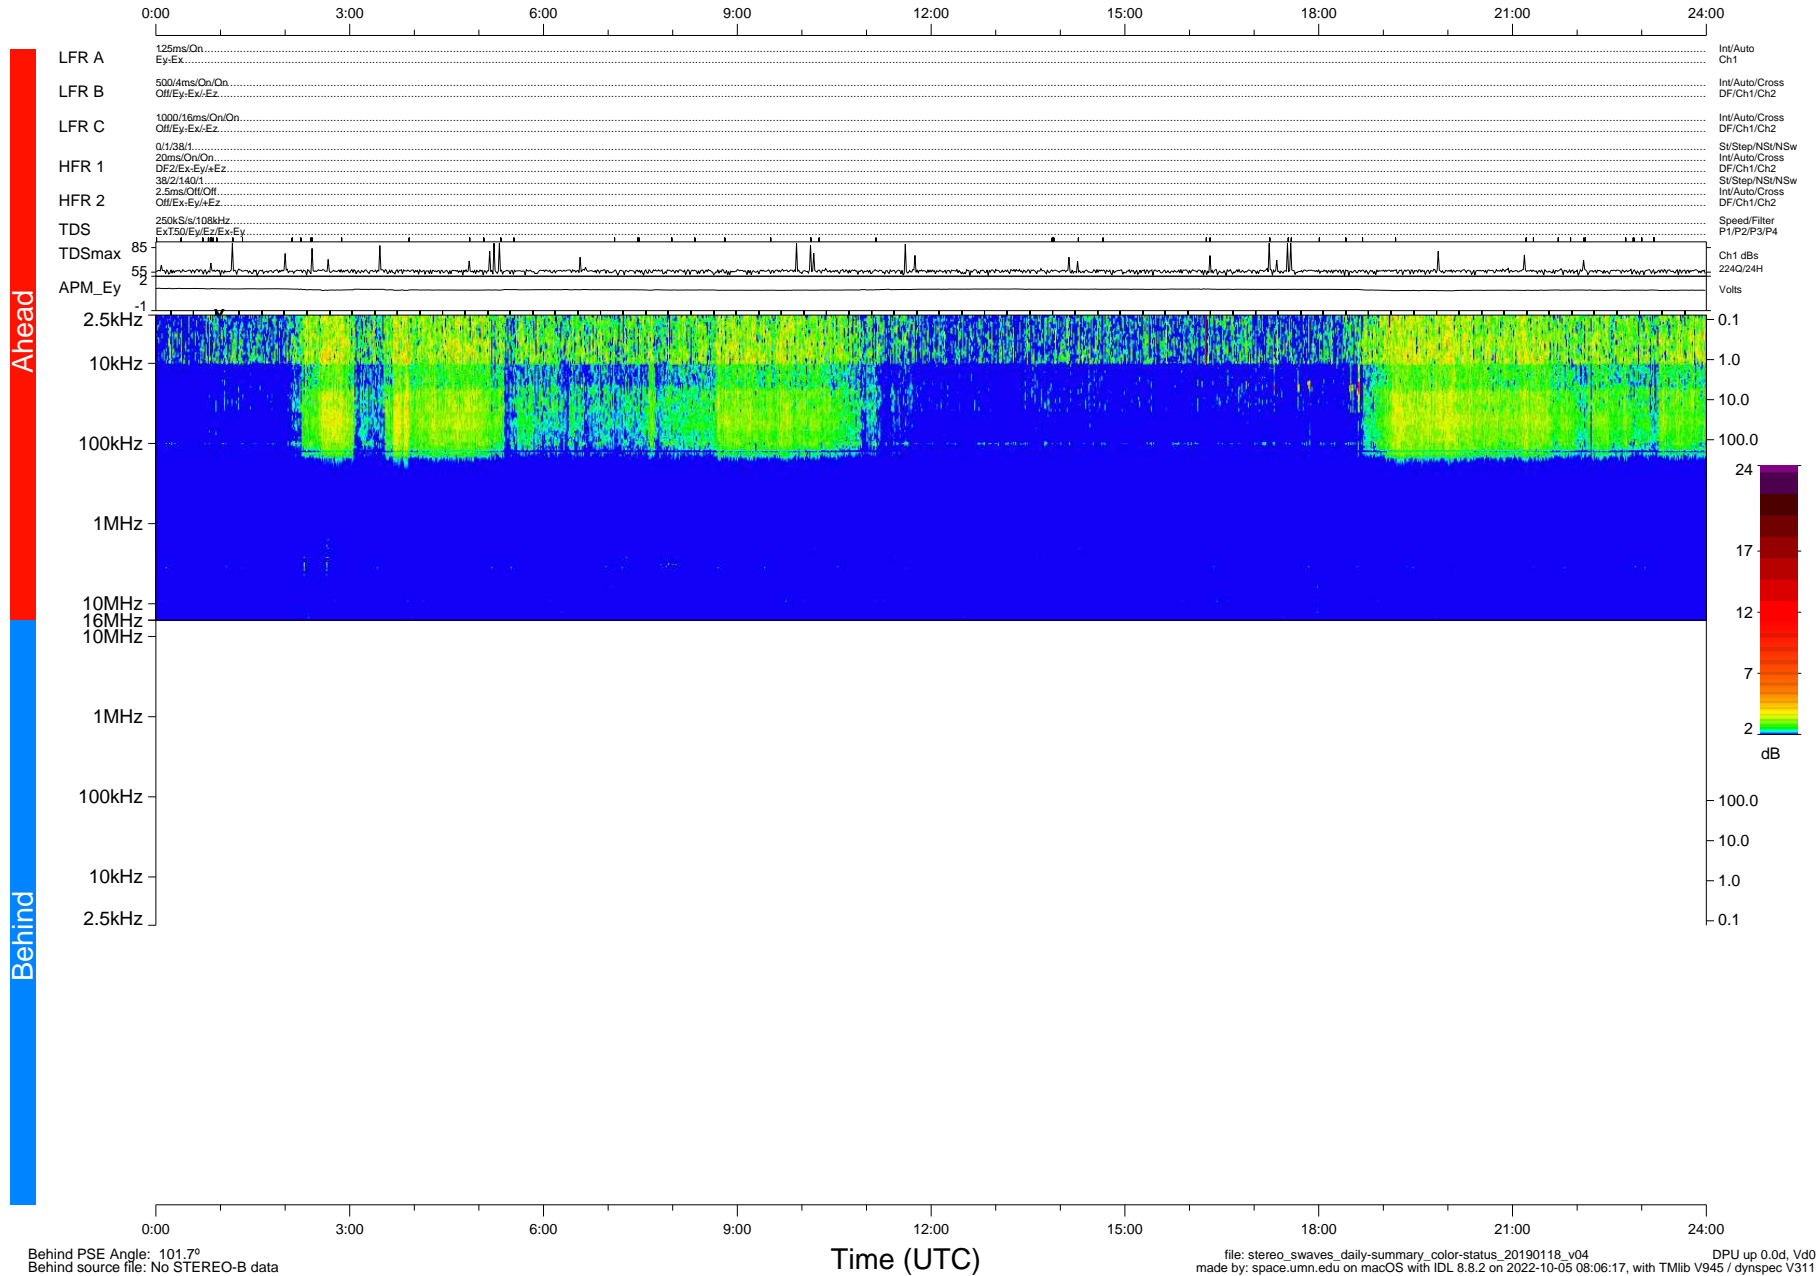

STEREO/WAVES Daily Summary - 18-Jan-2019 (DOY 018)

Ahead source file: swaves_ahead_2019_018_1_05.fin (Recovery: 100.0% HK, 88% Pkts)
 Ahead PSE Angle: -99.9°

DPU up 1290.9d, V412d32

Behind PSE Angle: 101.7°
 Behind source file: No STEREO-B data

file: stereo_swaves_daily-summary_color-status_20190118_v04 DPU up 0.0d, Vd0
 made by: space.umn.edu on macOS with IDL 8.8.2 on 2022-10-05 08:06:17, with TLib V945 / dynspec V311