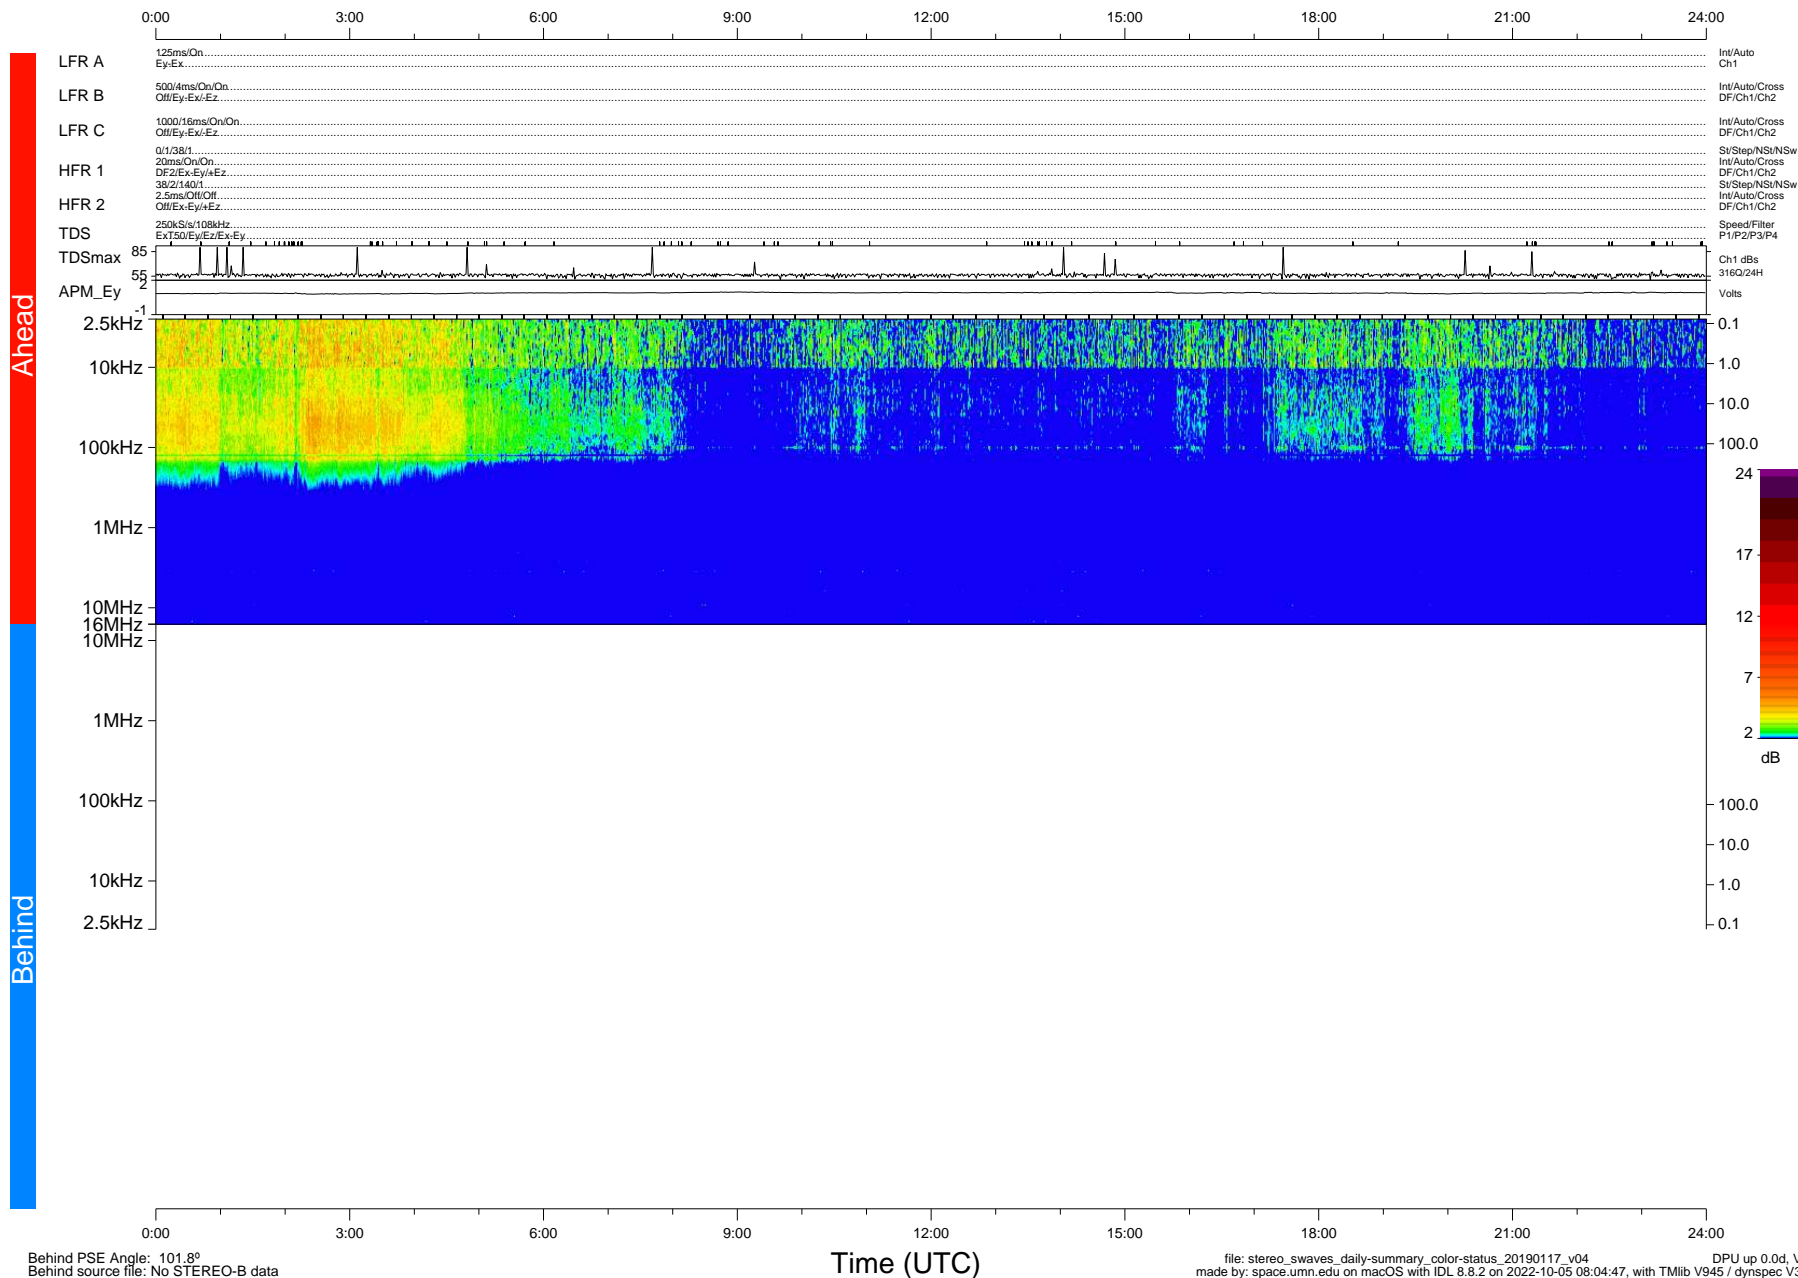

STEREO/WAVES Daily Summary - 17-Jan-2019 (DOY 017)

Ahead source file: swaves_ahead_2019_017_1_05.fin (Recovery: 100.0% HK, 101% Pkts)
Ahead PSE Angle: -100.0°

DPU up 1289.9d, V412d32

Behind PSE Angle: 101.8°
Behind source file: No STEREO-B data

Time (UTC)